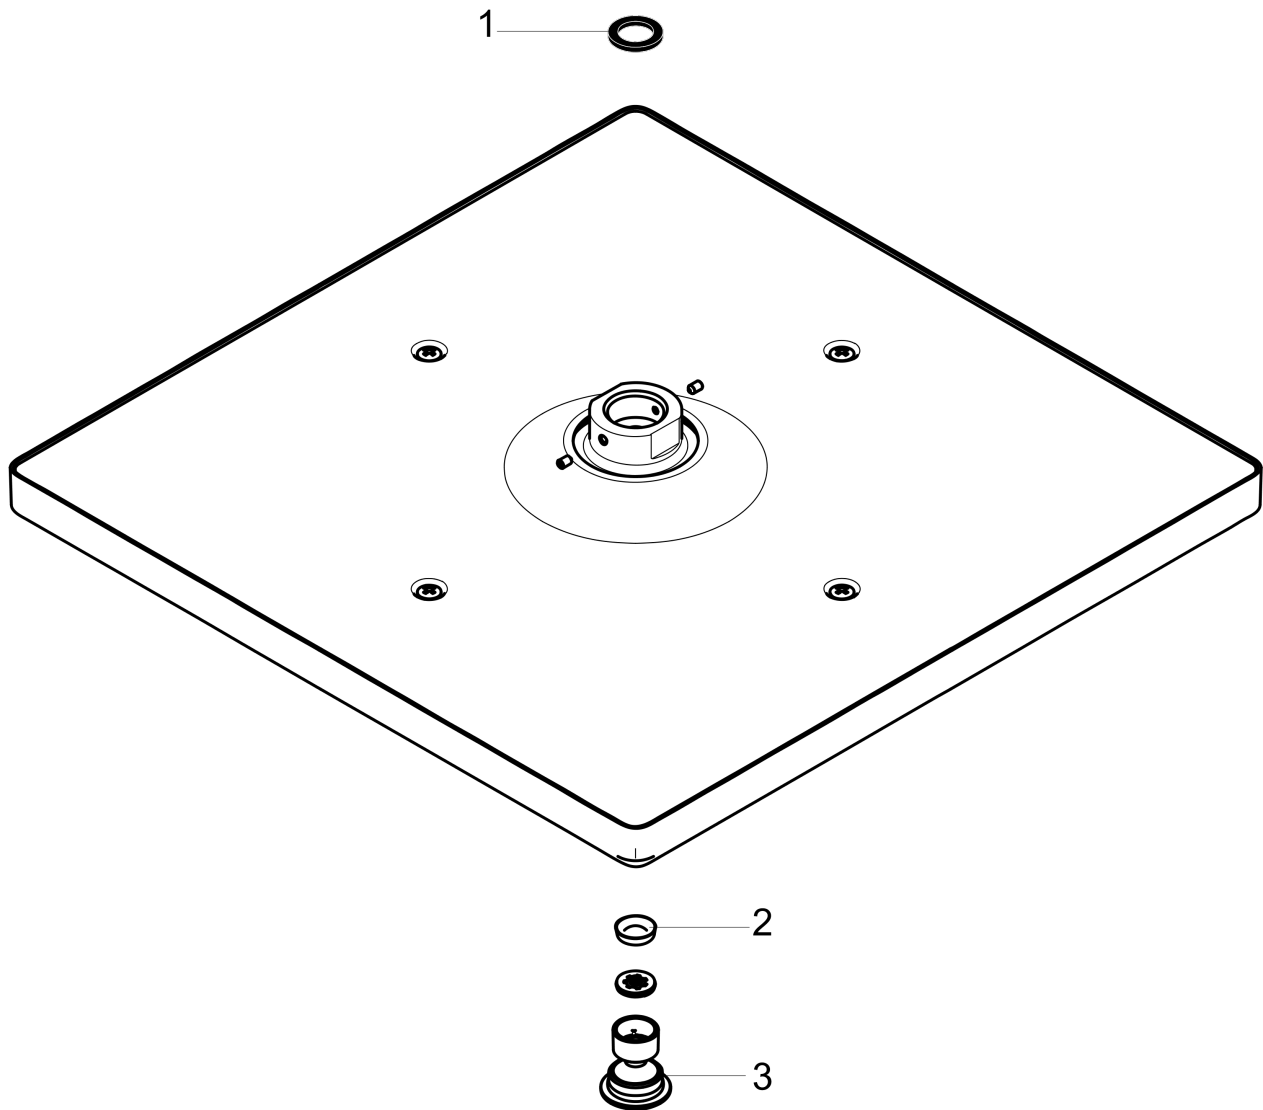

Raindance E

Showerhead 300 1-Jet, 1.8 GPM

Finishes : **brushed nickel** Part no. : **26240821**

Description

Features

- Spray modes: Rain
- Flow: 1.8 GPM (6.8 L/Min)
- Fully-finished matching spray face
- Spray face removable for cleaning

Item details

List Price \$ 740.00

Technology

Compliance

Product image

Scale drawing

Raindance E

Showerhead 300 1-Jet, 1.8 GPM

Finishes : **brushed nickel** Part no. : **26240821**

Exploded drawing

Year of production: >07/18

Raindance E

Showerhead 300 1-Jet, 1.8 GPM

Finishes : **brushed nickel** Part no. : **26240821**

Spare parts list

Year of production: >07/18

Pos.	Description	Part no.	Price	PU
1	seal	98058000	-	1
2	filter	93128000	-	1
3	O-ring 15x2	98163000	-	1