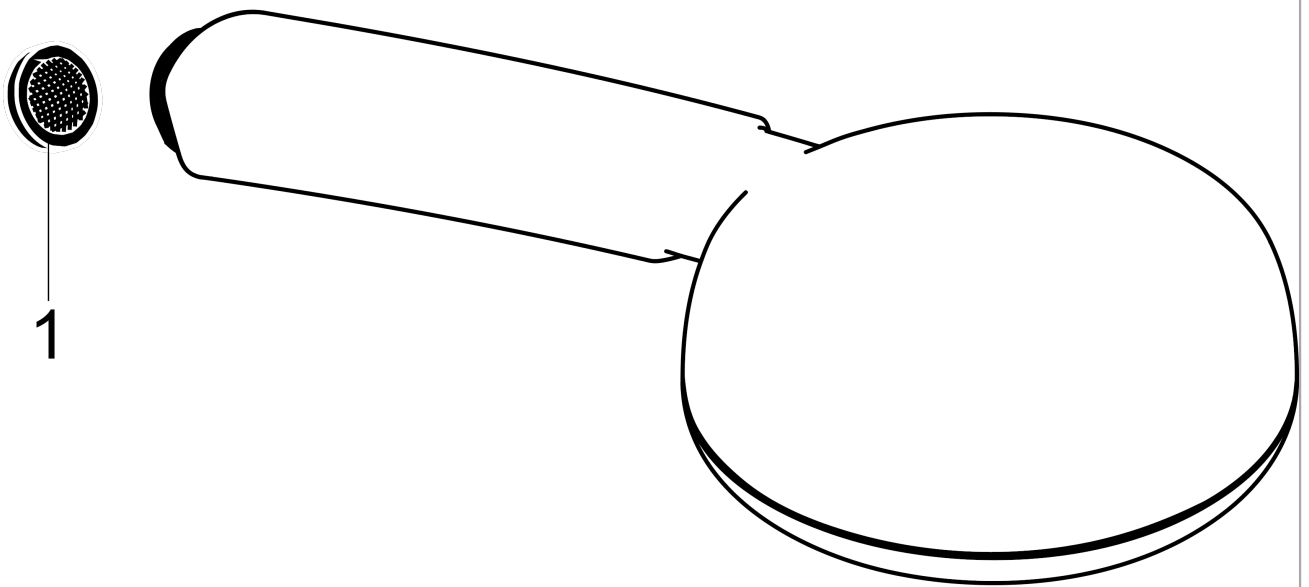

Crometta

Handshower Vario-Jet, 1.8 GPM

Finishes : **brushed nickel** Part no. : **26332821**

Description

Features

- 80 no-clog spray channels
- Spray modes: Vario-Jet (spray zones of variable intensity)
- Flow: 1.8 GPM (6.8 L/Min)
- Easy-to-clean white spray face

Item details

List Price \$ 63.00

Technology

Compliance

Product image

Scale drawing

Crometta
Handshower Vario-Jet, 1.8 GPM
Finishes : **brushed nickel** Part no. : **26332821**

Exploded drawing

Year of production: >01/18

Crometta

Handshower Vario-Jet, 1.8 GPM

Finishes : **brushed nickel** Part no. : **26332821**

Spare parts list

Year of production: >01/18

Pos.	Description	Part no.	Price	PU
1	filter packing	94246000	-	1