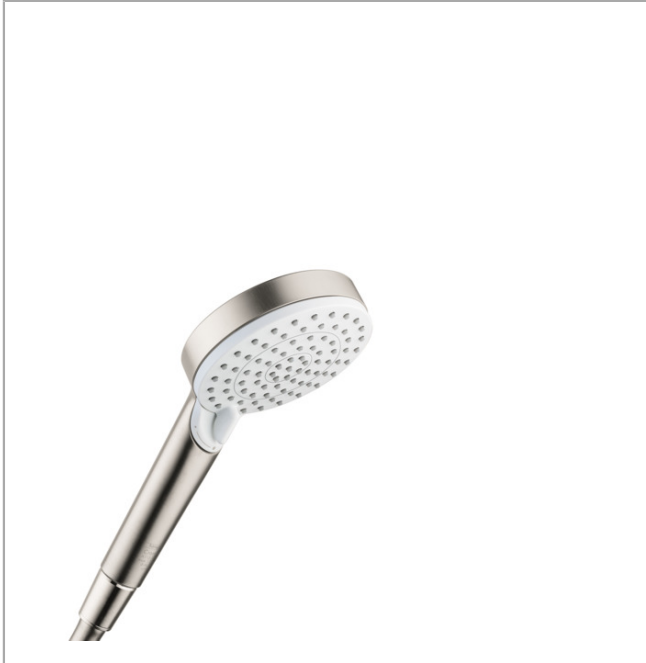

Crometta

Handshower Vario-Jet, 1.8 GPM

Finishes : **brushed nickel** Part no. : **26332821**

Description

Features

- 80 no-clog spray channels
- Spray modes: Vario-Jet (spray zones of variable intensity)
- Flow: 1.8 GPM (6.8 L/Min)
- Easy-to-clean white spray face

Item details

List Price \$ 63.00

Technology

Compliance

Product image

Scale drawing

Crometta
Handshower Vario-Jet, 1.8 GPM
Finishes : **brushed nickel** Part no. : **26332821**

Exploded drawing

Year of production: >01/18

Crometta

Handshower Vario-Jet, 1.8 GPM

Finishes : **brushed nickel** Part no. : **26332821**

Spare parts list

Year of production: >01/18

Pos.	Description	Part no.	Price	PU
1	filter packing	94246000	-	1