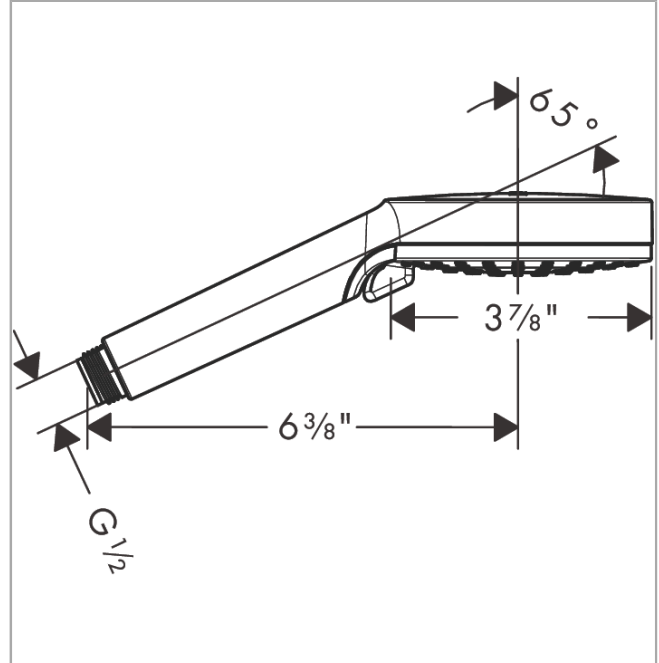

Crometta

Handshower Vario-Jet, 1.8 GPM

Finishes : **brushed nickel** Part no. : **26332821**

Description

Features

- 80 no-clog spray channels
- Spray modes: Vario-Jet (spray zones of variable intensity)
- Flow: 1.8 GPM (6.8 L/Min)
- Easy-to-clean white spray face

Item details

List Price \$ 63.00

Technology

Compliance

Product image

Scale drawing

Crometta
Handshower Vario-Jet, 1.8 GPM
Finishes : **brushed nickel** Part no. : **26332821**

Exploded drawing

Year of production: >01/18

Crometta

Handshower Vario-Jet, 1.8 GPM

Finishes : **brushed nickel** Part no. : **26332821**

Spare parts list

Year of production: >01/18

Pos.	Description	Part no.	Price	PU
1	filter packing	94246000	-	1