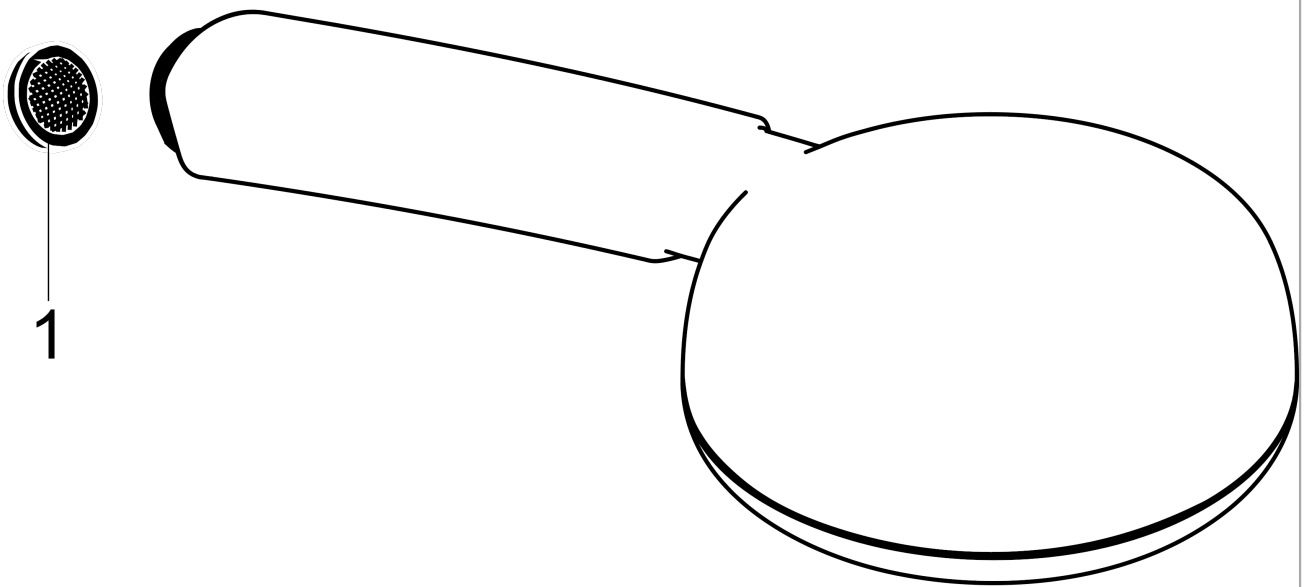

Crometta 100

Handshower Vario-Jet, 2.0 GPM

Finishes : **white/chrome** Part no. : **26827401**

Description

Features

- 85 no-clog spray channels
- Spray modes: Vario-Jet (spray zones of variable intensity)
- Flow: 2.0 GPM (7.6 L/Min)
- Easy-to-clean white spray face

Item details

List Price \$ 63.00

Technology

Compliance

Product image

Scale drawing

Crometta 100
Handshower Vario-Jet, 2.0 GPM
Finishes : **white/chrome** Part no. : **26827401**

Exploded drawing

Year of production: >01/18

Crometta 100
Handshower Vario-Jet, 2.0 GPM
 Finishes : **white/chrome** Part no. : **26827401**

Spare parts list

Year of production: >01/18

Pos.	Description	Part no.	Price	PU
1	filter packing	94246000	-	1