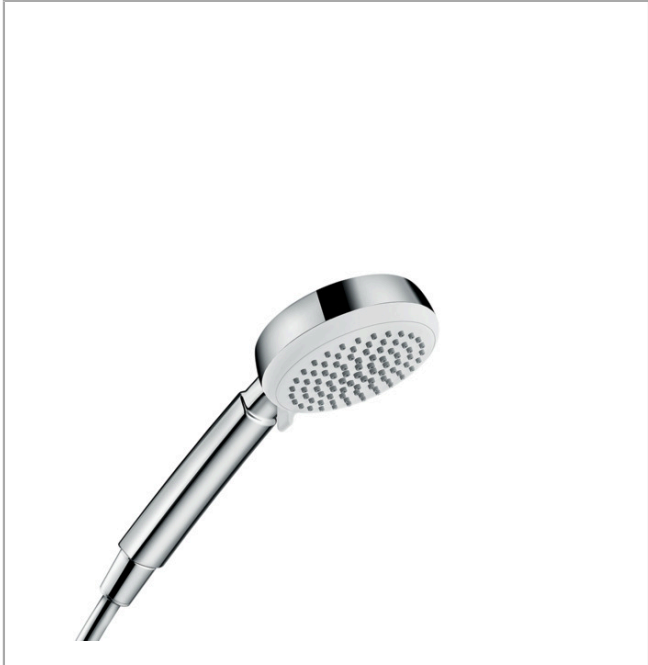

Crometta 100

Handshower Vario-Jet, 2.0 GPM

Finishes : **white/chrome** Part no. : **26827401**

Description

Features

- 85 no-clog spray channels
- Spray modes: Vario-Jet (spray zones of variable intensity)
- Flow: 2.0 GPM (7.6 L/Min)
- Easy-to-clean white spray face

Item details

List Price \$ 63.00

Technology

Compliance

Product image

Scale drawing

Crometta 100
Handshower Vario-Jet, 2.0 GPM
Finishes : **white/chrome** Part no. : **26827401**

Exploded drawing

Year of production: >01/18

Crometta 100
Handshower Vario-Jet, 2.0 GPM
 Finishes : **white/chrome** Part no. : **26827401**

Spare parts list

Year of production: >01/18

Pos.	Description	Part no.	Price	PU
1	filter packing	94246000	-	1