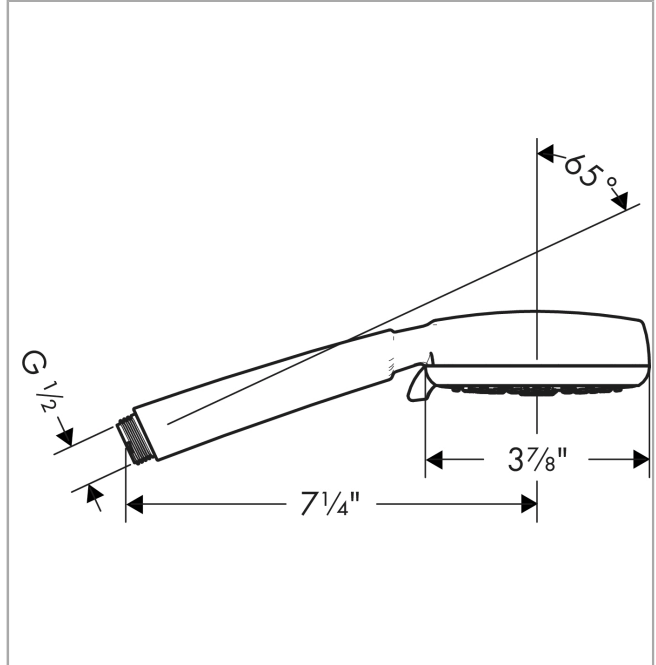

Crometta 100

Handshower Vario-Jet, 2.0 GPM

Finishes : **white/chrome** Part no. : **26827401**

Description

Features

- 85 no-clog spray channels
- Spray modes: Vario-Jet (spray zones of variable intensity)
- Flow: 2.0 GPM (7.6 L/Min)
- Easy-to-clean white spray face

Item details

List Price \$ 63.00

Technology

Compliance

Product image

Scale drawing

Crometta 100
Handshower Vario-Jet, 2.0 GPM
Finishes : **white/chrome** Part no. : **26827401**

Exploded drawing

Year of production: >01/18

Crometta 100
Handshower Vario-Jet, 2.0 GPM
 Finishes : **white/chrome** Part no. : **26827401**

Spare parts list

Year of production: >01/18

Pos.	Description	Part no.	Price	PU
1	filter packing	94246000	-	1