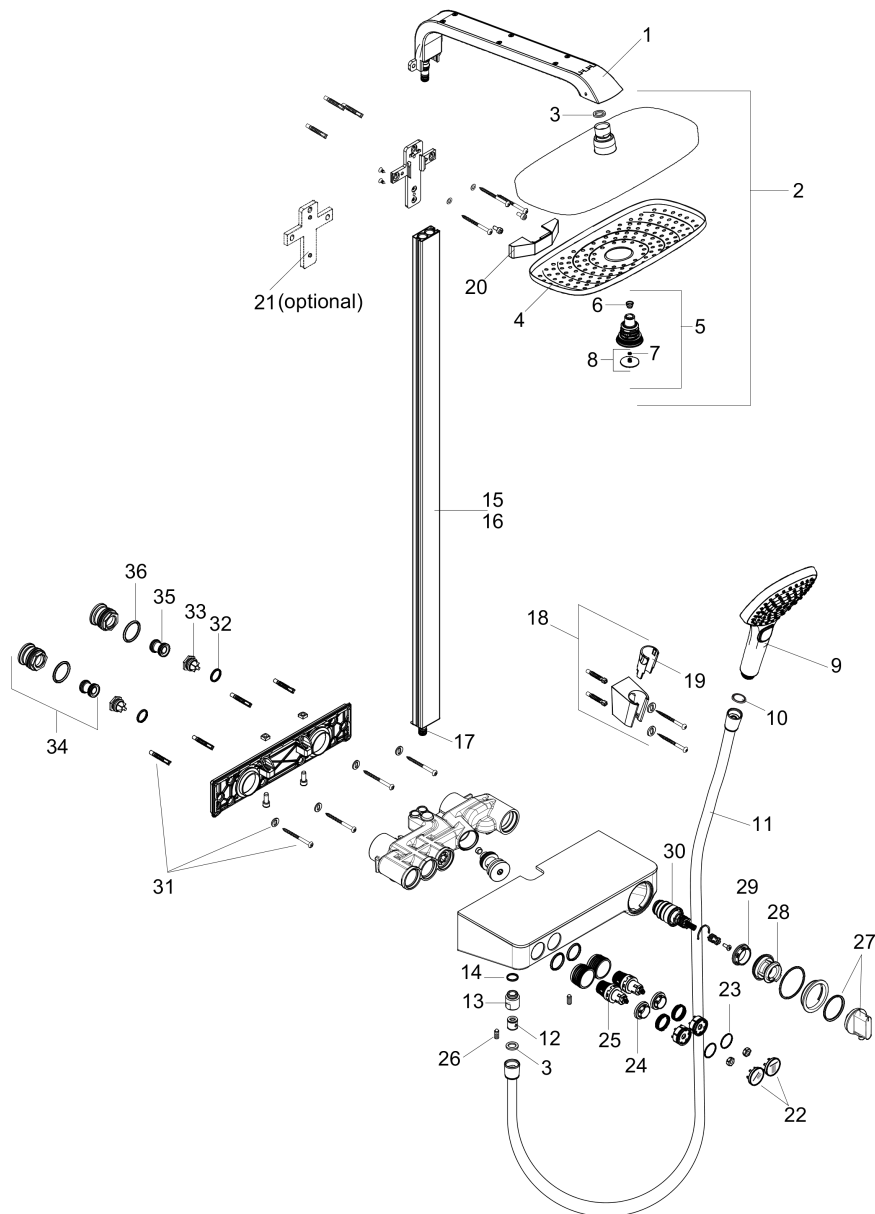

Raindance Select E
Showerpipe 300 with Select Shower Controls, 2.0 GPM
 Finishes : **chrome** Part no. : **27126001**

Description

Features

- Flow: 2.0 GPM (7.6 L/Min)
- Outlets may be operated simultaneously (maximum combined flow of 2.0 GPM)
- Shower outlet flow: 2.0 GPM (7.6 L/min)
- Anti-scald 100° safety stop
- Convenient diversion via Select button
- Exposed installation
- Thermostatic cartridge

Year of production: >10/16

Raindance Select E
Showerpipe 300 with Select Shower Controls, 2.0 GPM
 Finishes : **chrome** Part no. : **27126001**

Spare parts list

Year of production: >10/16

Pos.	Description	Part no.	Price	PU
1	shower arm	92144000	-	1
2	seal	98058000	-	1
3	Overhead shower with female thread G½	04534000	-	1
4	spray body	92126000	-	1
5	selector assy	98343000	-	1
6	filter	97735000	-	1
7	O-ring 3x1	98384000	-	1
8	cover	98344000	-	1
9	handshower	04528000	-	1
10	filter packing	94246000	-	1
11	shower hose 1,60 m	28276003	-	1
12	set of non return valves DW 15	94074000	-	1
13	Hose Connection	96044000	-	1
14	O-ring 14x2	98129000	-	1
15	pipe with cover (900 mm)	92145000	-	1
16	pipe with cover (1000 mm)	92467000	-	1
17	O-ring 9x1,5	98117000	-	1
18	shower holder	28331000	-	1
19	guide	98918000	-	1
20	cover	92142000	-	1
21	tile-matching-disk	92143000	-	1
22	set of symbols	98367000	-	1
23	O-ring 20x1	98140000	-	1
24	nut	98368000	-	1
25	shut off unit	95758000	-	1
26	hollow set screw M6x16 including o-ring 29x3	98372000	-	1
27	handle for thermostat	98369000	-	1
28	safety set	98370000	-	1
29	nut	98913000	-	1
30	thermostat cartridge	98282000	-	1
31	mounting set	96179000	-	1
32	O-ring 17x2	98199000	-	1
33	non return valve (pressure-resistant up to 2 MPa)	95773000	-	1
34	set of S-unions	95772001	-	1
35	noise reduction	96429000	-	1
36	O-ring 29x3	98371000	-	1