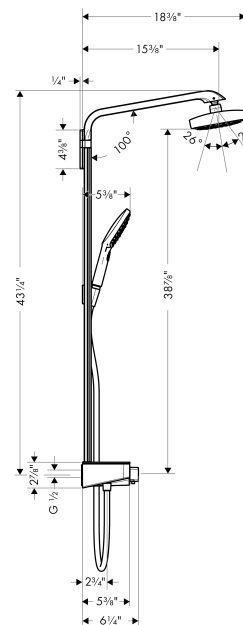

Raindance Select E
Showerpipe 300 with Select Shower Controls, 2.0 GPM
 Finishes : **chrome** Part no. : **27126001**

Description

Features

- Flow: 2.0 GPM (7.6 L/Min)
- Outlets may be operated simultaneously (maximum combined flow of 2.0 GPM)
- Shower outlet flow: 2.0 GPM (7.6 L/min)
- Anti-scald 100° safety stop
- Convenient diversion via Select button
- Exposed installation
- Thermostatic cartridge

Item details

List Price \$ 2,027.00

Technology

Compliance

Product image

Scale drawing

Raindance Select E
Showerpipe 300 with Select Shower Controls, 2.0 GPM
Finishes : **chrome** Part no. : **27126001**

Exploded drawing