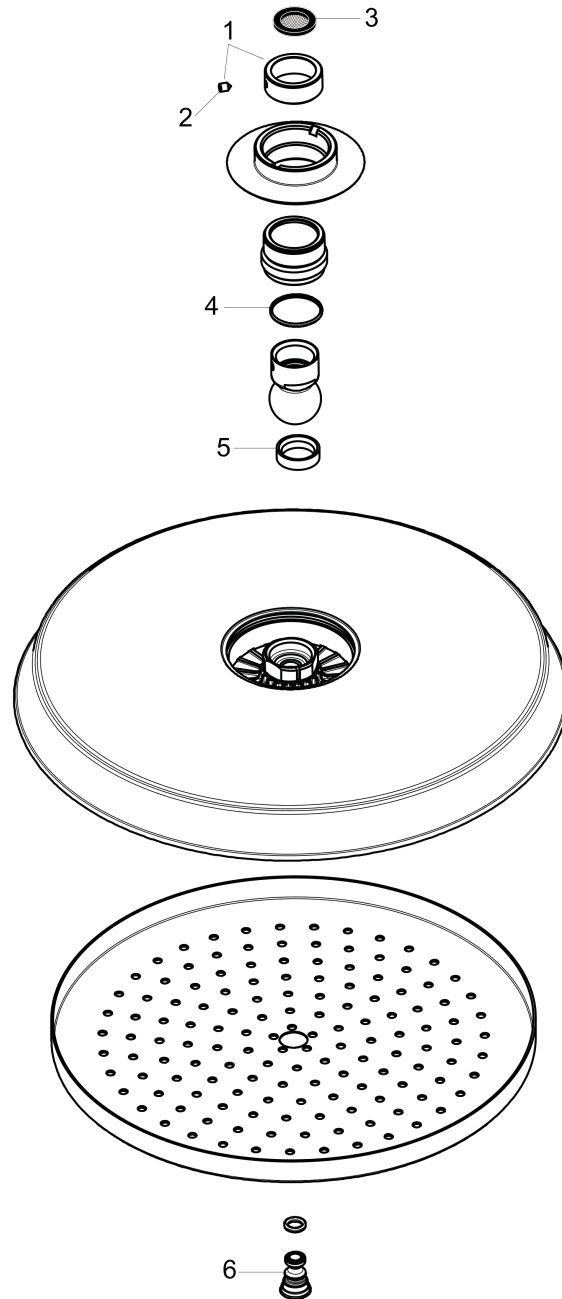

Raindance Classic
Showerhead 240 1-Jet, 2.0 GPM
 Finishes : **chrome** Part no. : **27377001**

Description

Features

- 140 no-clog spray channels
- Spray modes: Rain
- Flow: 2.0 GPM (7.6 L/Min)
- Fully-finished matching spray face
- Spray face removable for cleaning

Item details

List Price \$ 721.00

Technology

Compliance

Product image

Scale drawing

Raindance Classic
Showerhead 240 1-Jet, 2.0 GPM
Finishes : **chrome** Part no. : **27377001**

Exploded drawing

Year of production: >01/18

Raindance Classic
Showerhead 240 1-Jet, 2.0 GPM
 Finishes : **chrome** Part no. : **27377001**

Spare parts list

Year of production: >01/18

Pos.	Description	Part no.	Price	PU
1	lock washer	98942000	-	1
2	hollow set screw M4x6	97767000	-	1
3	filter packing	94246000	-	1
4	lever collar	97536000	-	1
5	seal	97606000	-	1
6	air jet (Eco)	95795000	-	1