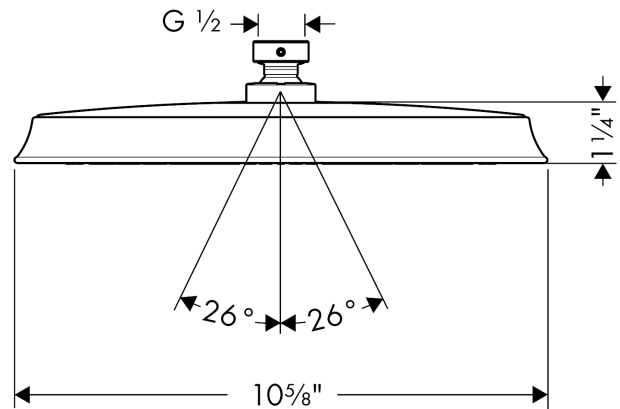

Raindance Classic
Showerhead 240 1-Jet, 2.0 GPM
 Finishes : **chrome** Part no. : **27377001**

Description

Features

- 140 no-clog spray channels
- Spray modes: Rain
- Flow: 2.0 GPM (7.6 L/Min)
- Fully-finished matching spray face
- Spray face removable for cleaning

Item details

List Price \$ 721.00

Technology

Compliance

Product image

Scale drawing

Raindance Classic
Showerhead 240 1-Jet, 2.0 GPM
Finishes : **chrome** Part no. : **27377001**

Exploded drawing

Year of production: >01/18

Raindance Classic
Showerhead 240 1-Jet, 2.0 GPM
 Finishes : **chrome** Part no. : **27377001**

Spare parts list

Year of production: >01/18

Pos.	Description	Part no.	Price	PU
1	lock washer	98942000	-	1
2	hollow set screw M4x6	97767000	-	1
3	filter packing	94246000	-	1
4	lever collar	97536000	-	1
5	seal	97606000	-	1
6	air jet (Eco)	95795000	-	1