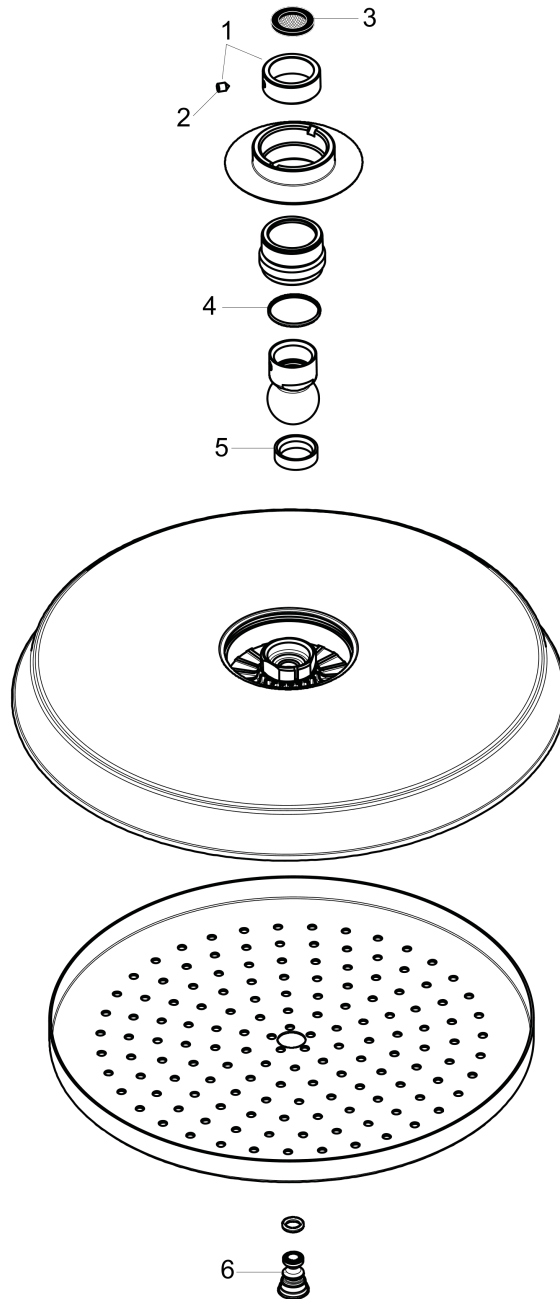

**Raindance Classic  
Showerhead 240 1-Jet, 2.0 GPM**

Finishes : **polished nickel** Part no. : **27377831**

**Description**

**Features**

- 140 no-clog spray channels
- Spray modes: Rain
- Flow: 2.0 GPM (7.6 L/Min)
- Fully-finished matching spray face
- Spray face removable for cleaning

**Item details**

List Price \$ 829.00

**Technology**

**Compliance**

**Product image**

**Scale drawing**

**Raindance Classic**  
**Showerhead 240 1-Jet, 2.0 GPM**  
Finishes : **polished nickel**    Part no. : **27377831**

Exploded drawing

Year of production: >01/18

**Raindance Classic**  
**Showerhead 240 1-Jet, 2.0 GPM**  
 Finishes : **polished nickel**    Part no. : **27377831**

**Spare parts list**

Year of production: >01/18

<b>Pos.</b>	<b>Description</b>	<b>Part no.</b>	<b>Price</b>	<b>PU</b>
1	lock washer	98942000	-	1
2	hollow set screw M4x6	97767000	-	1
3	filter packing	94246000	-	1
4	lever collar	97536000	-	1
5	seal	97606000	-	1
6	air jet (Eco)	95795830	-	1