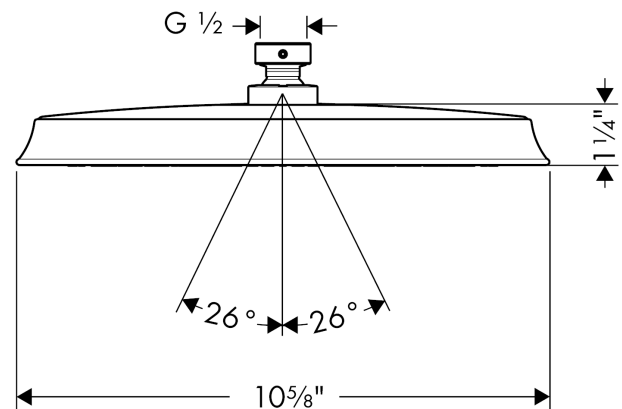

**Raindance Classic  
Showerhead 240 1-Jet, 2.0 GPM**

Finishes : **polished nickel** Part no. : **27377831**

**Description**

**Features**

- 140 no-clog spray channels
- Spray modes: Rain
- Flow: 2.0 GPM (7.6 L/Min)
- Fully-finished matching spray face
- Spray face removable for cleaning

**Item details**

List Price \$ 829.00

**Technology**

**Compliance**

**Product image**

**Scale drawing**

**Raindance Classic**  
**Showerhead 240 1-Jet, 2.0 GPM**  
Finishes : **polished nickel**    Part no. : **27377831**

Exploded drawing

Year of production: >01/18

**Raindance Classic**  
**Showerhead 240 1-Jet, 2.0 GPM**  
 Finishes : **polished nickel**    Part no. : **27377831**

**Spare parts list**

Year of production: >01/18