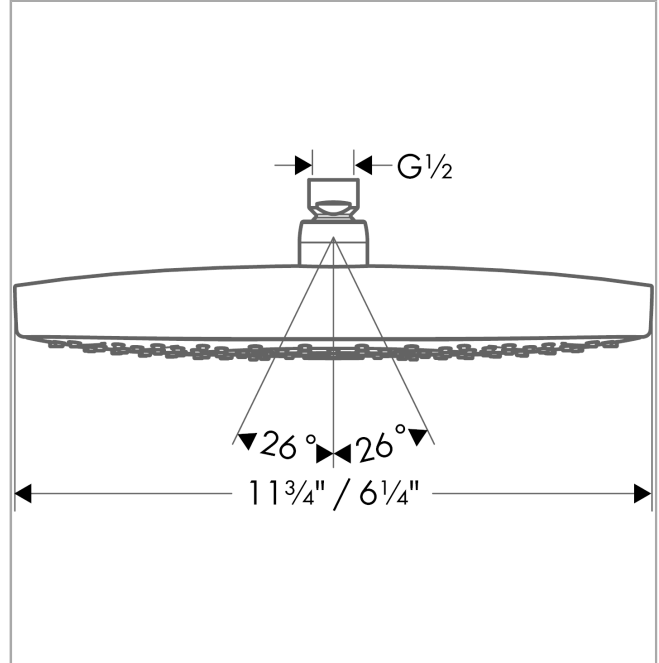

Raindance Select E
Showerhead 300 2-Jet, 2.5 GPM
 Finishes : **chrome** Part no. : **27387001**

Description

Features

- 146 no-clog spray channels
- Spray modes: RainAir, Rain
- Flow: 2.5 GPM (9.5 L/Min)
- Select button for comfortable alternation of spray modes
- Fully-finished matching spray face
- Spray face removable for cleaning

Item details

List Price \$ 680.00

Technology

Compliance

Product image

Scale drawing

Raindance Select E
Showerhead 300 2-Jet, 2.5 GPM
Finishes : **chrome** Part no. : **27387001**

Exploded drawing

Year of production: >01/14

Raindance Select E
Showerhead 300 2-Jet, 2.5 GPM
 Finishes : **chrome** Part no. : **27387001**

Spare parts list

Year of production: >01/14

Pos.	Description	Part no.	Price	PU
1	selector assy	98343001	-	1
2	cover	98344000	-	1
3	filter	97735000	-	1
4	flat seal	97674000	-	1
a	O-ring 3x1	98384000	-	1