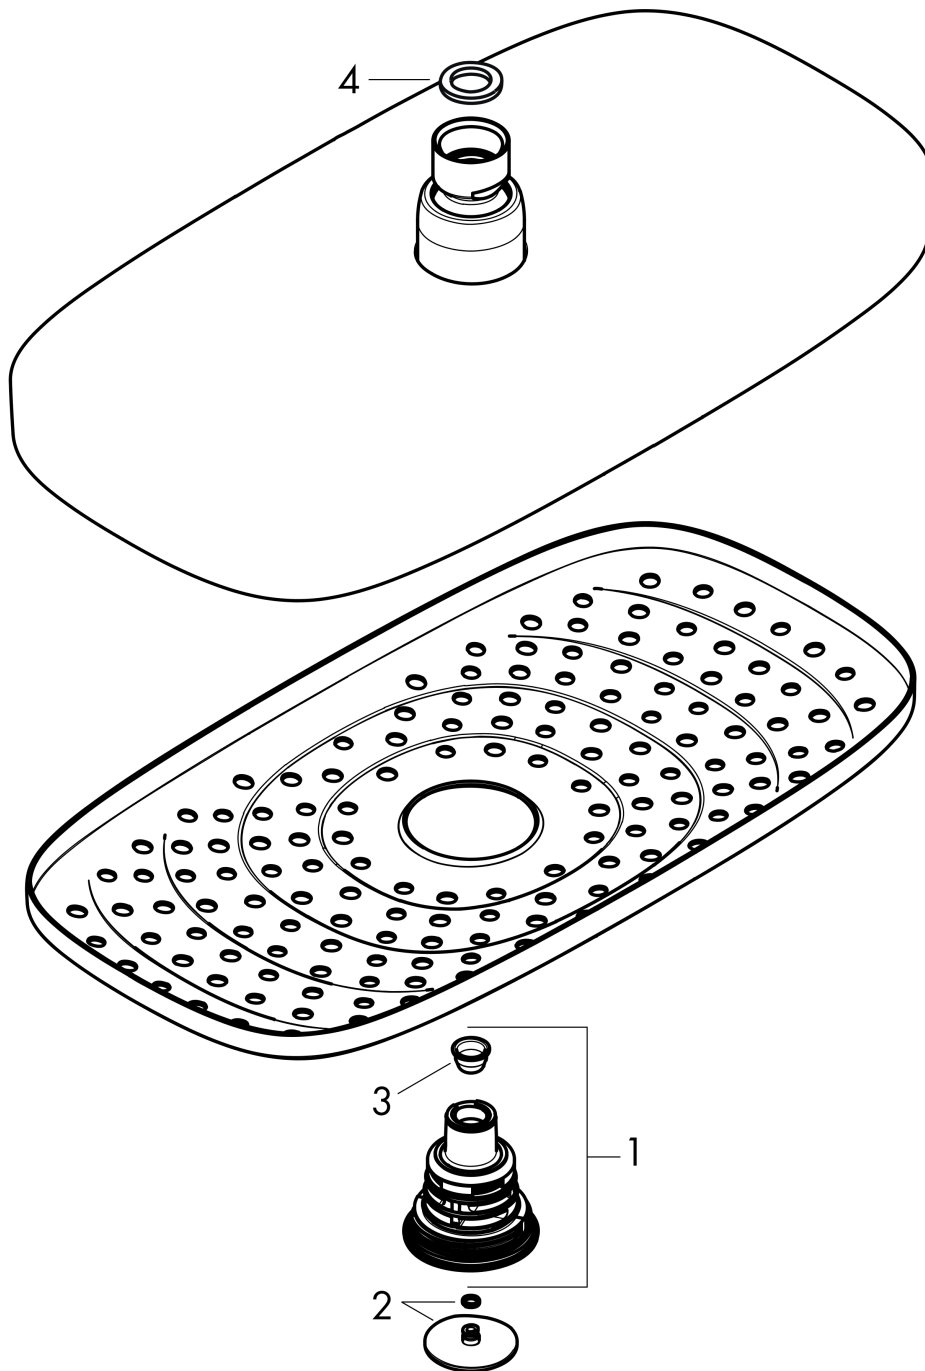

Raindance Select E
Showerhead 300 2-Jet, 2.5 GPM
 Finishes : **chrome** Part no. : **27387001**

Description

Features

- 146 no-clog spray channels
- Spray modes: RainAir, Rain
- Flow: 2.5 GPM (9.5 L/Min)
- Select button for comfortable alternation of spray modes
- Fully-finished matching spray face
- Spray face removable for cleaning

Item details

List Price \$ 680.00

Technology

Compliance

Product image

Scale drawing

Raindance Select E
Showerhead 300 2-Jet, 2.5 GPM
Finishes : **chrome** Part no. : **27387001**

Exploded drawing

Year of production: >01/14

Raindance Select E
Showerhead 300 2-Jet, 2.5 GPM
 Finishes : **chrome** Part no. : **27387001**

Spare parts list

Year of production: >01/14

Pos.	Description	Part no.	Price	PU
1	selector assy	98343001	-	1
2	cover	98344000	-	1
3	filter	97735000	-	1
4	flat seal	97674000	-	1
a	O-ring 3x1	98384000	-	1