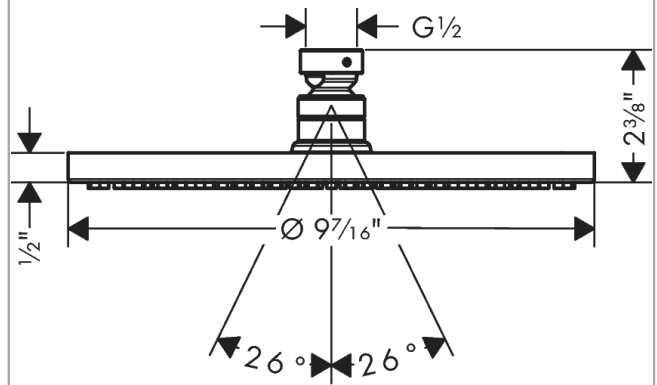

Raindance S
Showerhead 240 1-Jet P, 2.5 GPM
 Finishes : **chrome** Part no. : **27624001**

Description

Features

- Spray modes: PowderRain
- Flow: 2.5 GPM (9.5 L/Min)
- Fully-finished matching spray face

Item details

List Price \$ 624.00

Technology

Product image

Scale drawing

Raindance S
Showerhead 240 1-Jet P, 2.5 GPM
 Finishes : **chrome** Part no. : **27624001**

Exploded drawing

Year of production: >11/18

Raindance S
Showerhead 240 1-Jet P, 2.5 GPM
 Finishes : **chrome** Part no. : **27624001**

Spare parts list

Year of production: >11/18

Pos.	Description	Part no.	Price	PU
1	filter	92672000	-	1
2	nut	97958000	-	1
3	lever collar	97536000	-	1
4	seal	97606000	-	1
5	screw	95796000	-	1
6	O-ring 7x2	98419000	-	1