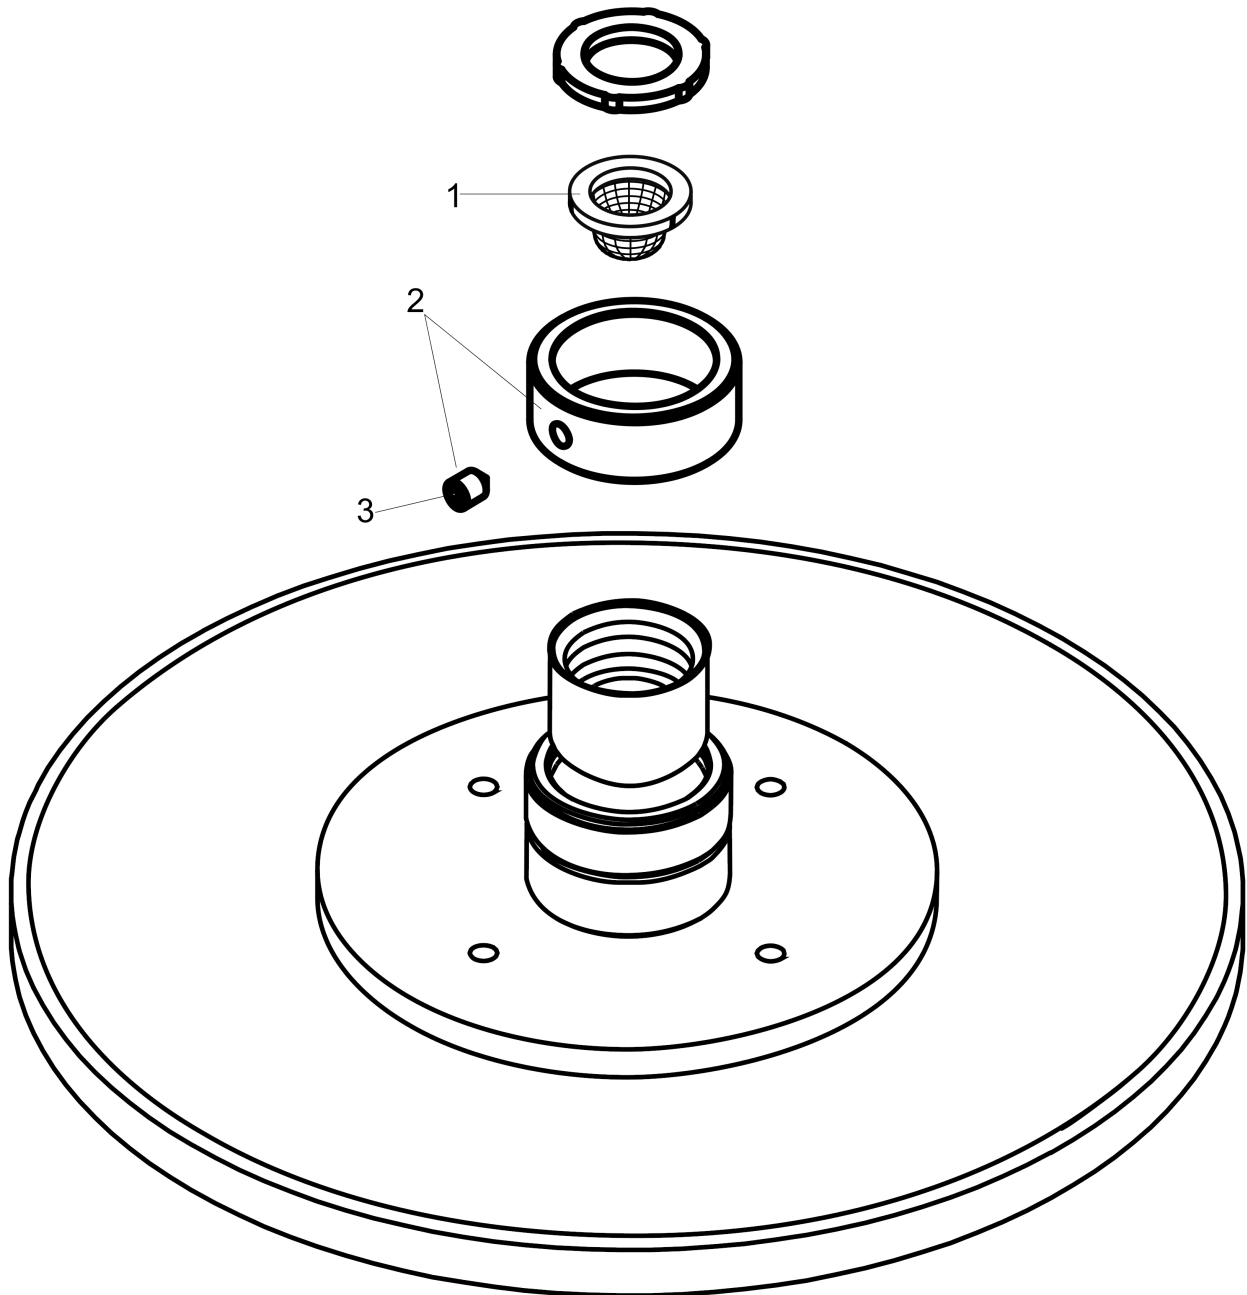

Raindance S
Showerhead 180 1-Jet P, 1.75 GPM
 Finishes : **chrome** Part no. : **27629001**

Description

Features

- Spray modes: PowderRain
- Flow: 1.75 GPM (6.6 L/Min)
- Fully-finished matching spray face

Item details

List Price \$ 495.00

Technology

Compliance

Product image

Scale drawing

Raindance S
Showerhead 180 1-Jet P, 1.75 GPM
Finishes : **chrome** Part no. : **27629001**

Exploded drawing

Year of production: >08/18

Raindance S

Showerhead 180 1-Jet P, 1.75 GPM

Finishes : **chrome** Part no. : **27629001**

Spare parts list

Year of production: >08/18

Pos.	Description	Part no.	Price	PU
1	filter	92672000	-	1
2	lock washer	98942000	-	1
3	hollow set screw M4x6	97767000	-	1