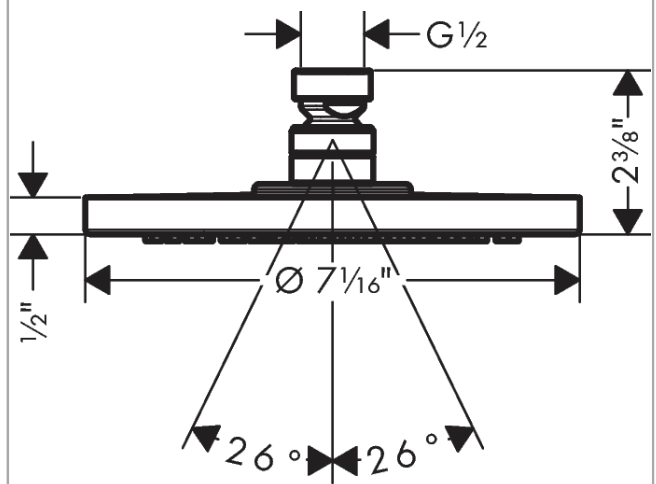

Raindance S
Showerhead 180 1-Jet P, 1.75 GPM
 Finishes : **chrome** Part no. : **27629001**

Description

Features

- Spray modes: PowderRain
- Flow: 1.75 GPM (6.6 L/Min)
- Fully-finished matching spray face

Item details

List Price \$ 495.00

Technology

Compliance

Product image

Scale drawing

Raindance S
Showerhead 180 1-Jet P, 1.75 GPM
Finishes : **chrome** Part no. : **27629001**

Exploded drawing

Year of production: >08/18

Raindance S

Showerhead 180 1-Jet P, 1.75 GPM

Finishes : **chrome** Part no. : **27629001**

Spare parts list

Year of production: >08/18

Pos.	Description	Part no.	Price	PU
1	filter	92672000	-	1
2	lock washer	98942000	-	1
3	hollow set screw M4x6	97767000	-	1