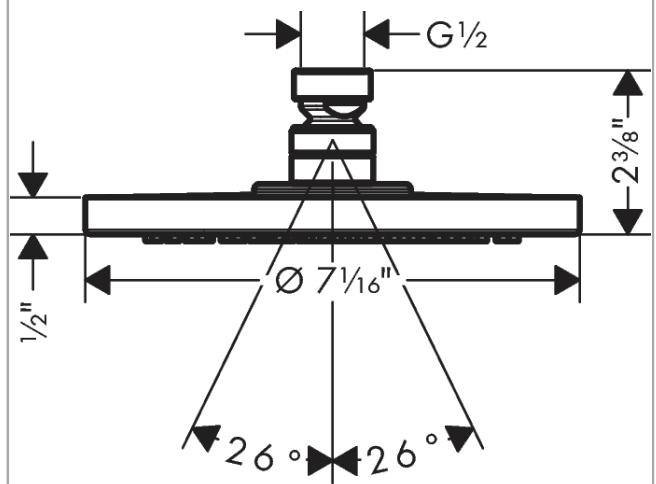

Raindance S

Showerhead 180 1-Jet P, 1.75 GPM

Finishes : **brushed nickel** Part no. : **27629821**

Description

Features

- Spray modes: PowderRain
- Flow: 1.75 GPM (6.6 L/Min)
- Fully-finished matching spray face

Item details

List Price \$ 700.00

Technology

Compliance

Product image

Scale drawing

Raindance S

Showerhead 180 1-Jet P, 1.75 GPM

Finishes : **brushed nickel** Part no. : **27629821**

Exploded drawing

Year of production: >08/18

Raindance S

Showerhead 180 1-Jet P, 1.75 GPM

Finishes : **brushed nickel** Part no. : **27629821**

Spare parts list

Year of production: >08/18

Pos.	Description	Part no.	Price	PU
1	filter	92672000	-	1
2	lock washer	98942820	-	1
3	hollow set screw M4x6	97767000	-	1