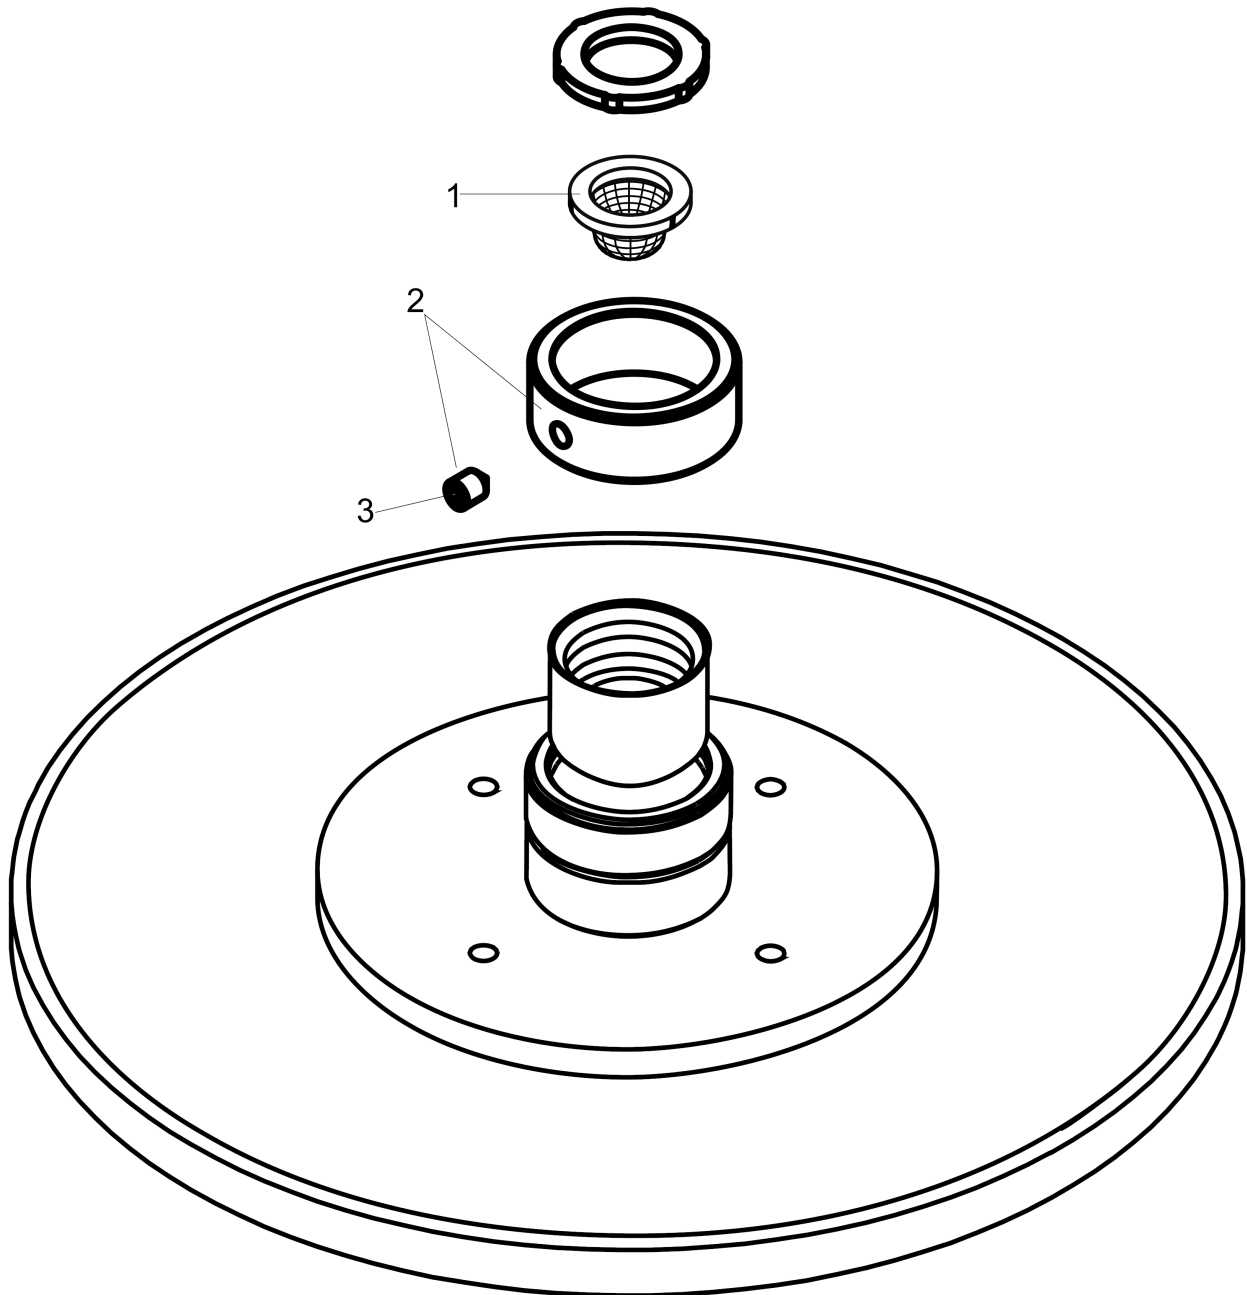

Raindance S

Showerhead 180 1-Jet P, 1.75 GPM

Finishes : **brushed nickel** Part no. : **27629821**

Description

Features

- Spray modes: PowderRain
- Flow: 1.75 GPM (6.6 L/Min)
- Fully-finished matching spray face

Item details

List Price \$ 700.00

Technology

Compliance

Product image

Scale drawing

Raindance S

Showerhead 180 1-Jet P, 1.75 GPM

Finishes : **brushed nickel** Part no. : **27629821**

Exploded drawing

Year of production: >08/18

Raindance S

Showerhead 180 1-Jet P, 1.75 GPM

Finishes : **brushed nickel** Part no. : **27629821**

Spare parts list

Year of production: >08/18

Pos.	Description	Part no.	Price	PU
1	filter	92672000	-	1
2	lock washer	98942820	-	1
3	hollow set screw M4x6	97767000	-	1