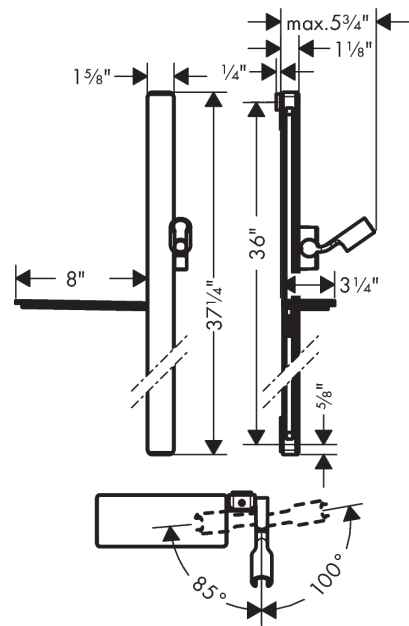

**Unica**  
**Wallbar Raindance E, 36"**  
 Finishes : **chrome** Part no. : **27640000**

**Description**

**Features**

- Shelf made of safety glass
- Flat aluminum profile with mirrored safety glass finish
- Angle-adjustable holder pivots left and right, slides easily and locks in place

**Item details**

List Price \$ 293.00

**Compliance**

**Product image**

**Scale drawing**

Unica  
 Wallbar Raindance E, 36"  
 Finishes : chrome Part no. : 27640000

Exploded drawing

Year of production: >10/17

**Unica**  
**Wallbar Raindance E, 36"**  
 Finishes : **chrome**    Part no. : **27640000**

**Spare parts list**

Year of production: >10/17

Pos.	Description	Part no.	Price	PU
1	mounting set	92841000	-	1
2	tile-matching-disk	93124000	-	1
3	cover	93101000	-	1
4	shelf	26511000	-	1
5	support, assy	93100000	-	1
6	shower hose Isiflex'B 1,60 m	28276000	-	1
7	seal	98058000	-	1