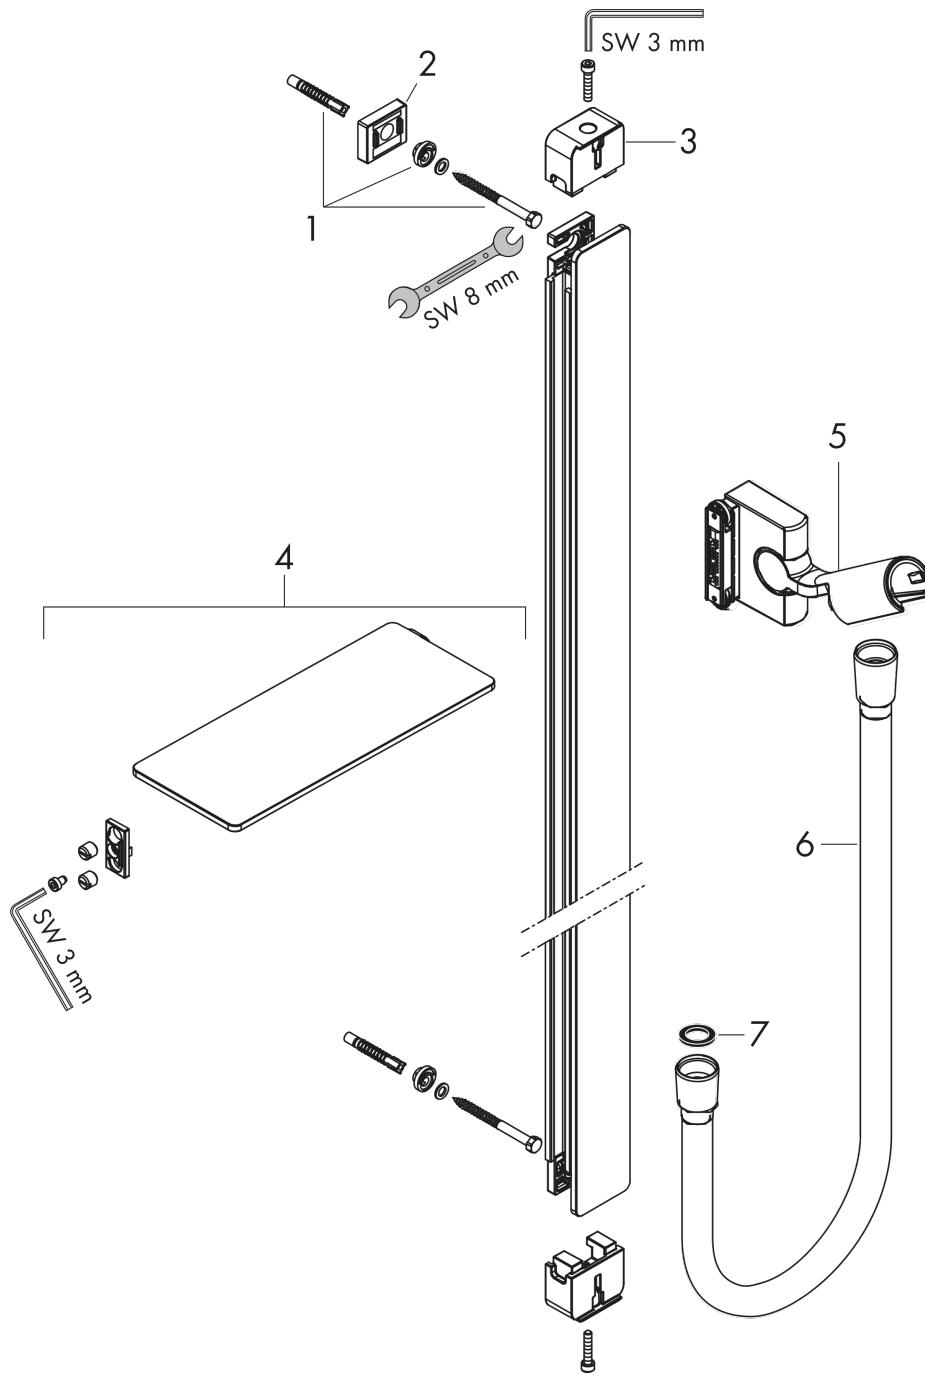

**Unica**  
**Wallbar Raindance E, 36"**  
 Finishes : **chrome** Part no. : **27640000**

**Description**

**Features**

- Shelf made of safety glass
- Flat aluminum profile with mirrored safety glass finish
- Angle-adjustable holder pivots left and right, slides easily and locks in place

**Item details**

List Price \$ 293.00

**Compliance**

**Product image**

**Scale drawing**

Unica  
 Wallbar Raindance E, 36"  
 Finishes : chrome Part no. : 27640000

Exploded drawing

Year of production: >10/17

**Unica**  
**Wallbar Raindance E, 36"**  
 Finishes : **chrome**    Part no. : **27640000**

**Spare parts list**

Year of production: >10/17

Pos.	Description	Part no.	Price	PU
1	mounting set	92841000	-	1
2	tile-matching-disk	93124000	-	1
3	cover	93101000	-	1
4	shelf	26511000	-	1
5	support, assy	93100000	-	1
6	shower hose Isiflex'B 1,60 m	28276000	-	1
7	seal	98058000	-	1