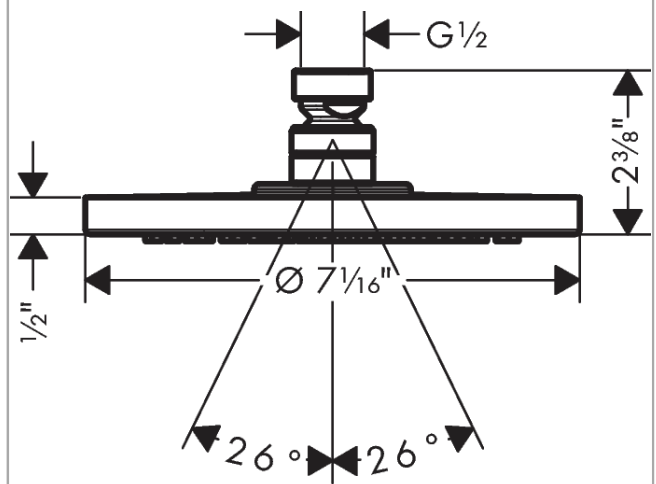

**Raindance S**  
**Showerhead 180 1-Jet P, 2.0 GPM**  
 Finishes : **chrome**    Part no. : **27656001**

**Description**

**Features**

- Spray modes: PowderRain
- Flow: 2.0 GPM (7.6 L/Min)
- Fully-finished matching spray face

**Item details**

List Price \$ 495.00

**Technology**

**Compliance**

**Product image**

**Scale drawing**

**Raindance S**  
**Showerhead 180 1-Jet P, 2.0 GPM**  
Finishes : **chrome**    Part no. : **27656001**

Exploded drawing

Year of production: >08/18

**Raindance S**

**Showerhead 180 1-Jet P, 2.0 GPM**

Finishes : **chrome** Part no. : **27656001**

**Spare parts list**

Year of production: >08/18

Pos.	Description	Part no.	Price	PU
1	filter	92672000	-	1
2	lock washer	98942000	-	1
3	hollow set screw M4x6	97767000	-	1