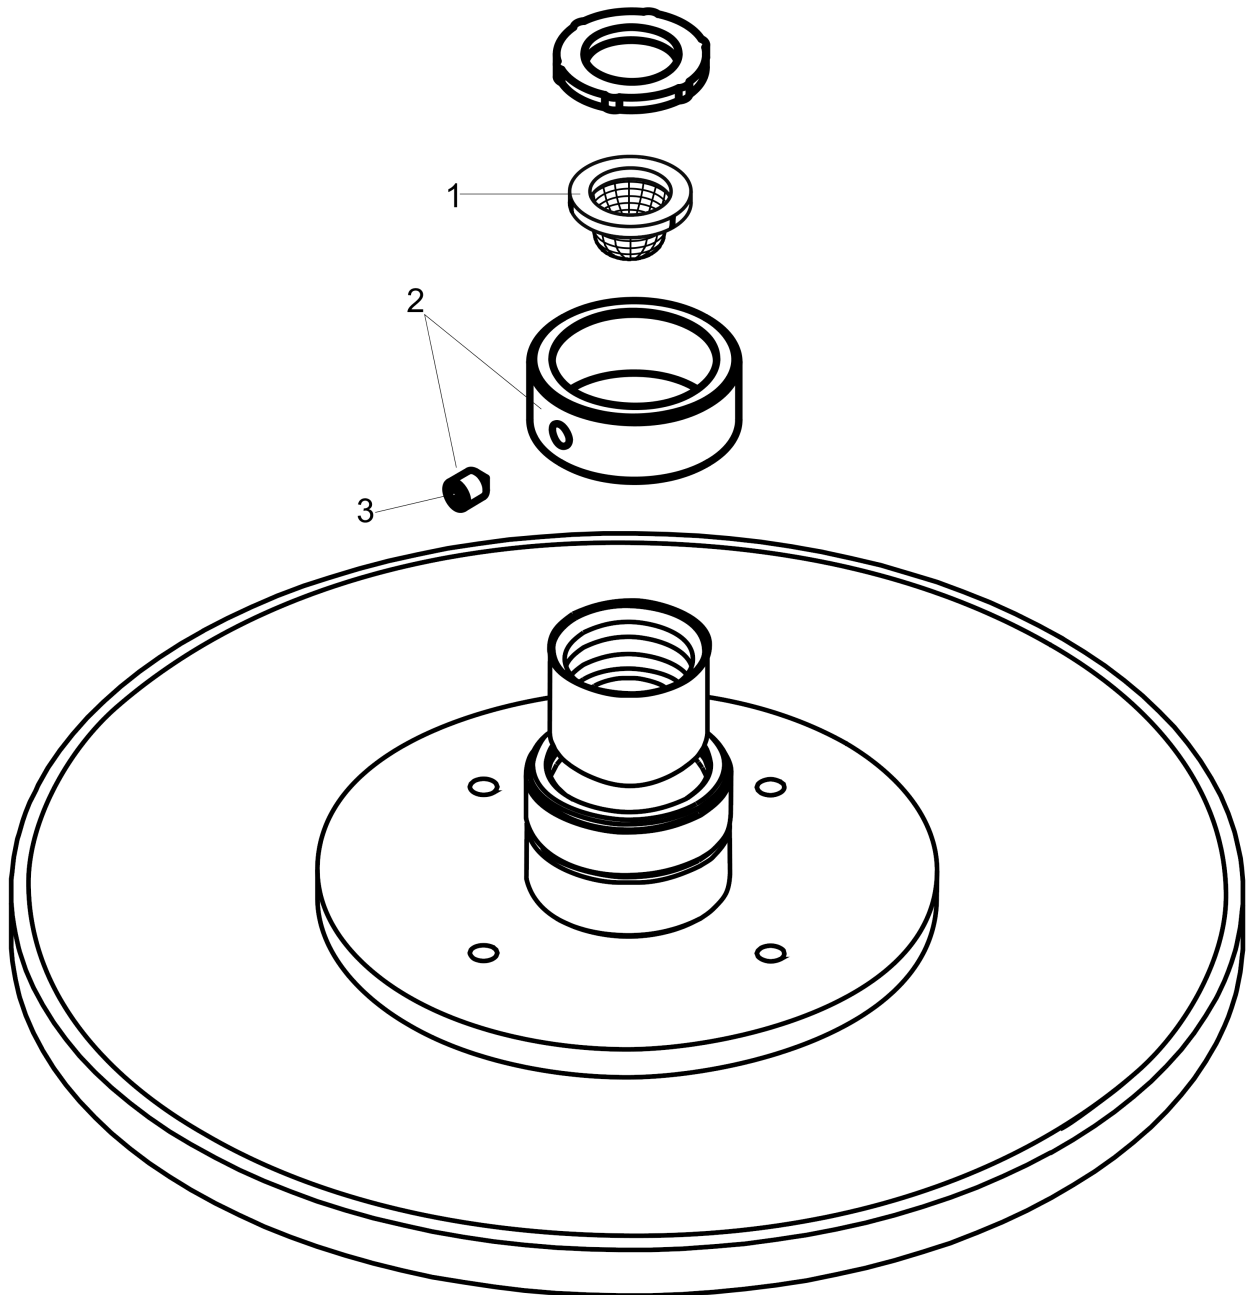

**Raindance S**  
**Showerhead 180 1-Jet P, 2.0 GPM**  
 Finishes : **chrome**    Part no. : **27656001**

**Description**

**Features**

- Spray modes: PowderRain
- Flow: 2.0 GPM (7.6 L/Min)
- Fully-finished matching spray face

**Item details**

List Price \$ 495.00

**Technology**

**Compliance**

**Product image**

**Scale drawing**

**Raindance S**  
**Showerhead 180 1-Jet P, 2.0 GPM**  
Finishes : **chrome**    Part no. : **27656001**

Exploded drawing

Year of production: >08/18

**Raindance S**

**Showerhead 180 1-Jet P, 2.0 GPM**

Finishes : **chrome** Part no. : **27656001**

**Spare parts list**

Year of production: >08/18

Pos.	Description	Part no.	Price	PU
1	filter	92672000	-	1
2	lock washer	98942000	-	1
3	hollow set screw M4x6	97767000	-	1