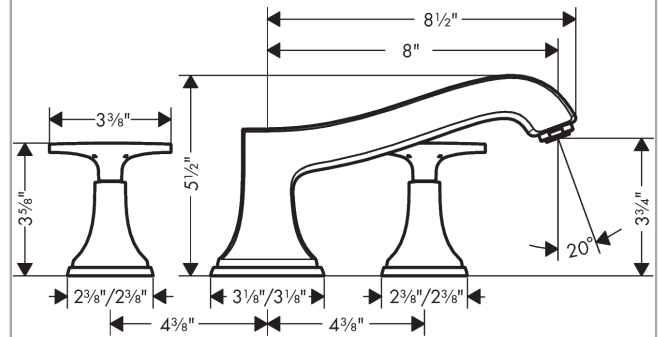

**Metropol Classic**  
**3-Hole Roman Tub Set Trim with Cross Handles**  
 Finishes : **chrome**    Part no. : **31430001**

**Description**

**Features**

- 90° ceramic valves

**Item details**

List Price \$ 703.00

**Compliance**

**Product image**

**Scale drawing**

**Metropol Classic**  
**3-Hole Roman Tub Set Trim with Cross Handles**  
 Finishes : **chrome** Part no. : **31430001**

**Exploded drawing**

Year of production: >01/19

**Metropol Classic**  
**3-Hole Roman Tub Set Trim with Cross Handles**  
 Finishes : **chrome**    Part no. : **31430001**

## Spare parts list

Year of production: >01/19

Pos.	Description	Part no.	Price	PU
1	aerator M24x1 (30 l/min)	96512000	-	1
2	nut	92943000	-	1
3	O-ring 32x1,5	92936000	-	1
4	adapter for spout	88512000	-	1
5	escutcheon for spout	92946000	-	1
6	handle for cold water	92948000	-	1
7	handle for hot water	92949000	-	1
8	escutcheon for handle	92824000	-	1
9	escutcheon for handle	92945000	-	1