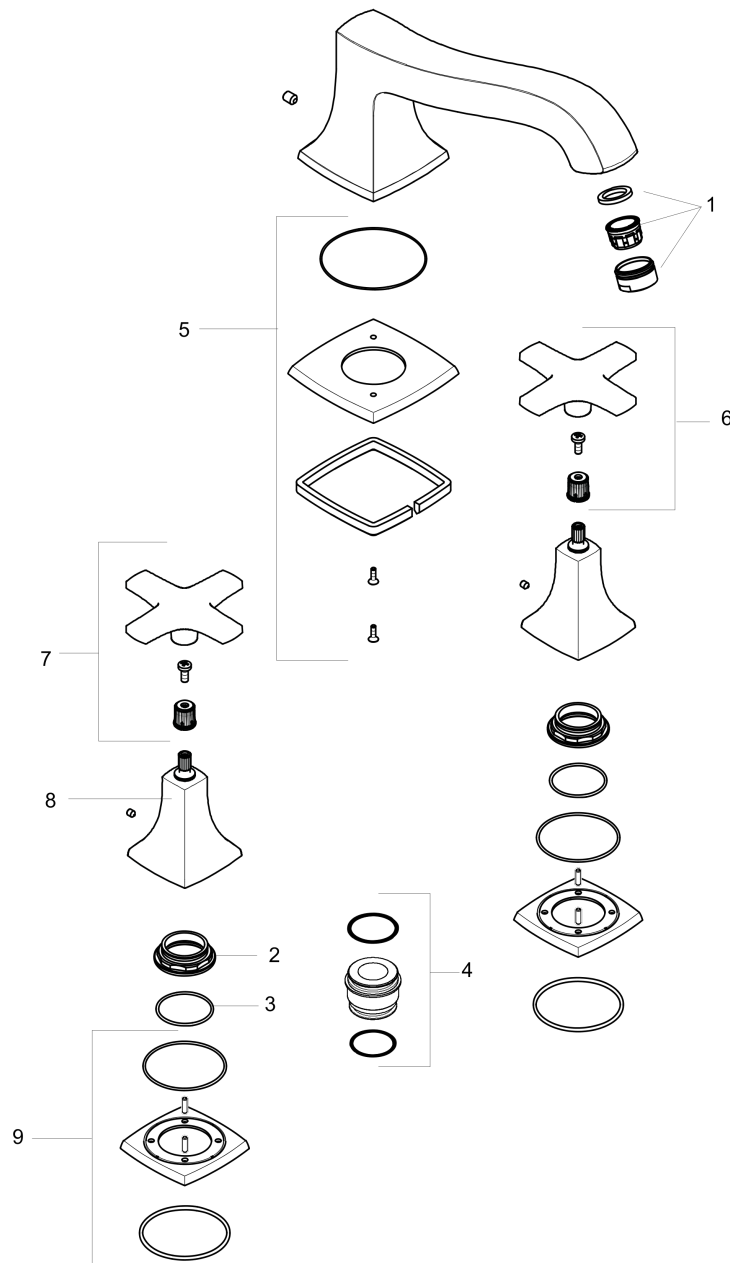

**Metropol Classic**  
**3-Hole Roman Tub Set Trim with Cross Handles**  
 Finishes : **chrome**    Part no. : **31430001**

**Description**

**Features**

- 90° ceramic valves

**Item details**

List Price \$ 703.00

**Compliance**

**Product image**

**Scale drawing**

**Metropol Classic**  
**3-Hole Roman Tub Set Trim with Cross Handles**  
 Finishes : **chrome** Part no. : **31430001**

**Exploded drawing**

Year of production: >01/19

**Metropol Classic**  
**3-Hole Roman Tub Set Trim with Cross Handles**  
 Finishes : **chrome**    Part no. : **31430001**

## Spare parts list

Year of production: >01/19

Pos.	Description	Part no.	Price	PU
1	aerator M24x1 (30 l/min)	96512000	-	1
2	nut	92943000	-	1
3	O-ring 32x1,5	92936000	-	1
4	adapter for spout	88512000	-	1
5	escutcheon for spout	92946000	-	1
6	handle for cold water	92948000	-	1
7	handle for hot water	92949000	-	1
8	escutcheon for handle	92824000	-	1
9	escutcheon for handle	92945000	-	1