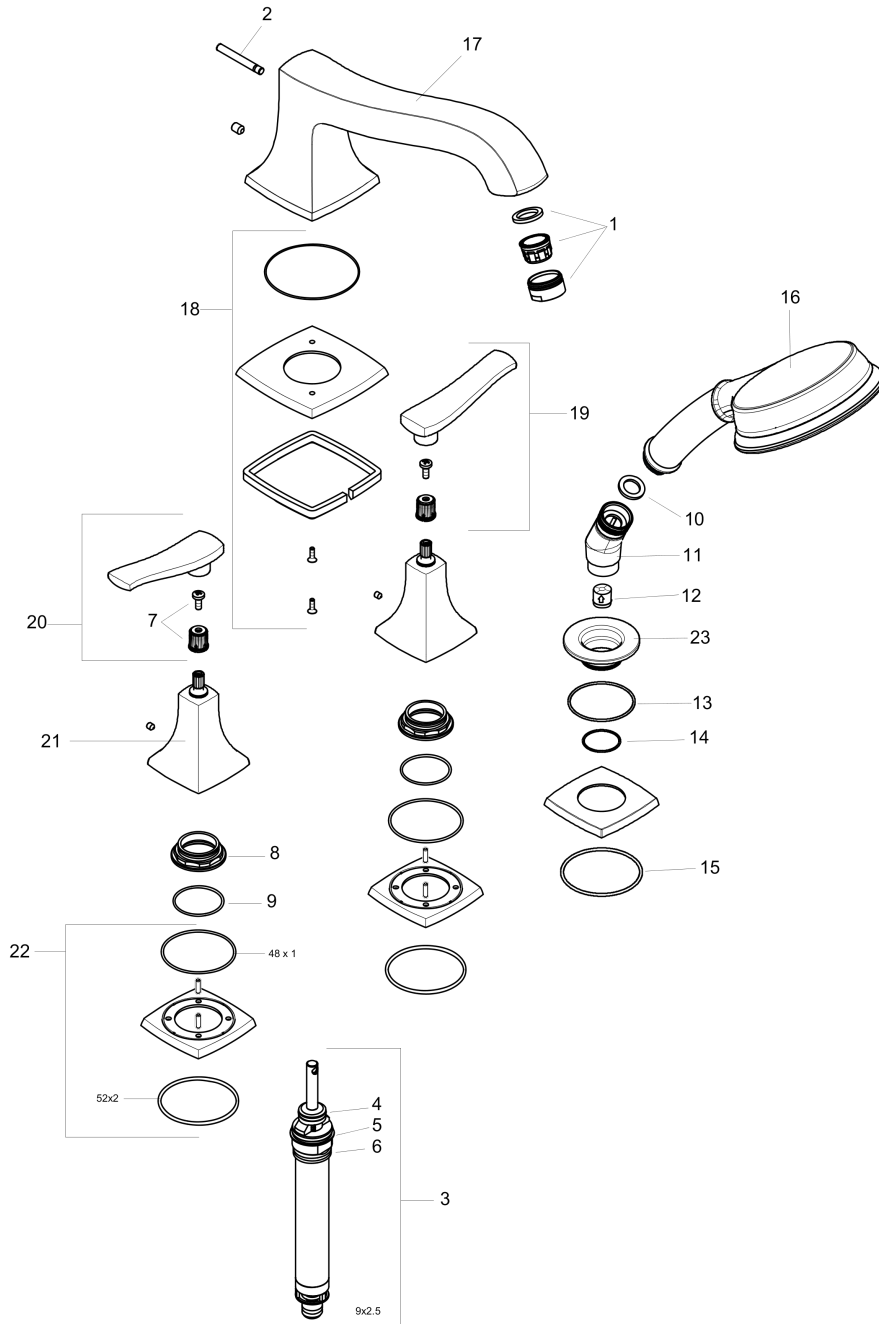

### Product image

### Scale drawing

**Metropol Classic**  
**4-Hole Roman Tub Set Trim with Lever Handles and 1.8 GPM Handshower**  
 Finishes : **chrome** Part no. : **31441001**

**Exploded drawing**

Year of production: >01/19

### 4-Hole Roman Tub Set Trim with Lever Handles and 1.8 GPM Handshower

Finishes : **chrome** Part no. : **31441001**

#### Spare parts list

Year of production: >01/19

Pos.	Description	Part no.	Price	PU
1	aerator M24x1 (30 l/min)	96512000	-	1
2	diverter knob	98707000	-	1
3	selector assy	96775000	-	1
4	O-Ring 14x2,5	98189000	-	1
5	O-Ring 23x2,5	98183000	-	1
6	O-Ring 22x2	98185000	-	1
7	handle fixing set	98932000	-	1
8	nut	92943000	-	1
9	O-ring 32x1,5	92936000	-	1
10	seal	98058000	-	1
11	shower holder	28071000	-	1
12	set of non return valves DW 15	94074000	-	1
13	O-ring 43x1,5	98148000	-	1
14	O-ring 24x1	92953000	-	1
15	O-ring 52x2	92952000	-	1
16	handshower	04753000	-	1
17	spout cpl.	92939000	-	1
18	escutcheon for spout	92946000	-	1
19	handle for cold water	92822000	-	1
20	handle for hot water	92821000	-	1
21	escutcheon for handle	92824000	-	1
22	escutcheon for handle	92945000	-	1
23	escutcheon Ø 52 mm	92951000	-	1