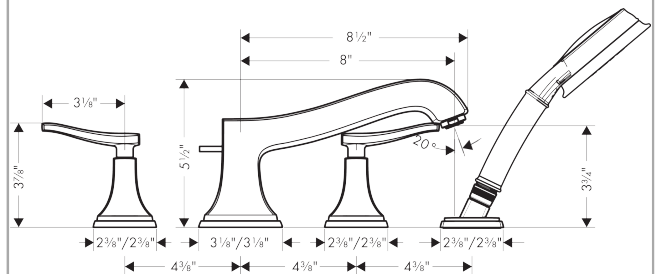

### Technology

### Scale drawing

**Metropol Classic**  
**4-Hole Roman Tub Set Trim with Lever Handles and 1.8 GPM Handshower**  
 Finishes : **chrome** Part no. : **31441001**

**Exploded drawing**

Year of production: >01/19