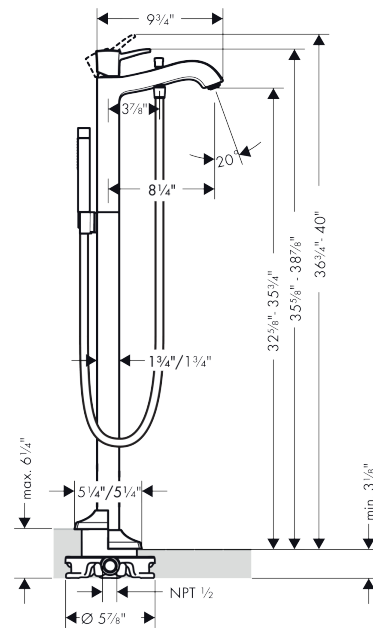

**Metropol Classic**  
**Freestanding Tub Filler Trim with 1.75 GPM Handshower**  
 Finishes : **chrome** Part no. : **31445001**

**Description**

**Features**

- Ceramic cartridge
- Integrated double backflow prevention

**Item details**

List Price \$ 2,004.00

**Technology**

**Compliance**

**Product image**

**Scale drawing**

**Metropol Classic**  
**Freestanding Tub Filler Trim with 1.75 GPM Handshower**  
 Finishes : **chrome**    Part no. : **31445001**

**Exploded drawing**

Year of production: >01/19

**Metropol Classic**  
**Freestanding Tub Filler Trim with 1.75 GPM Handshower**  
 Finishes : **chrome** Part no. : **31445001**

## Spare parts list

Year of production: >01/19

Pos.	Description	Part no.	Price	PU
1	handle	92817000	-	1
2	screw cover	96338000	-	1
3	flange	97406000	-	1
4	nut	97209000	-	1
5	O-Ring 32x2	98193000	-	1
6	cartridge, assy	92730000	-	1
7	locking screw for handle	95140000	-	1
8	seal	95008000	-	1
9	aerator M24x1 (30 l/min)	96512000	-	1
10	diverter knob	97981000	-	1
11	sleeve	97979000	-	1
12	selector	97978000	-	1
13	set of non return valves DW 15	94074000	-	1
14	shower hose 1,25 m	28282000	-	1
15	seal	98058000	-	1
16	shower holder, assy	96295000	-	1
17	handshower	04486000	-	1
18	filter packing	94246000	-	1
19	O-ring 9x1,5	98117000	-	1
20	hexagon socket screw M10x35	97670000	-	1
21	O-ring 29x3	98371000	-	1
22	O-ring 44x2,5	98162000	-	1
23	O-ring 7x2	98419000	-	1
a	extension set 60 mm	97686000	-	1