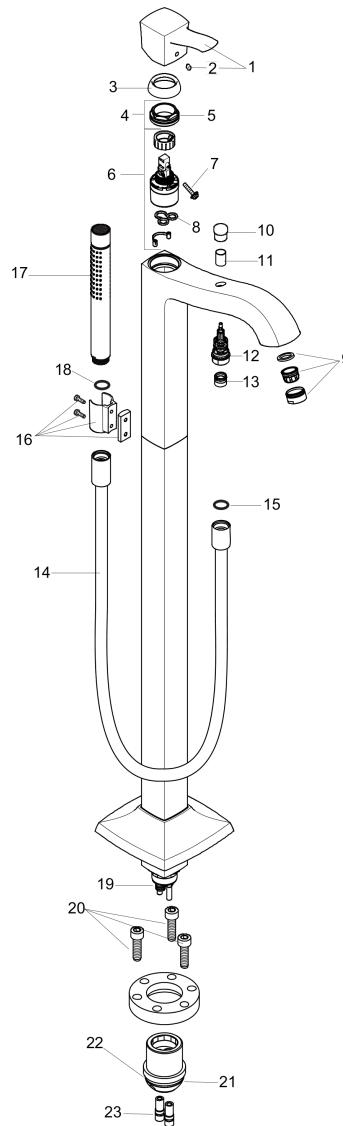

**Metropol Classic**  
**Freestanding Tub Filler Trim with 1.75 GPM Handshower**  
 Finishes : **chrome** Part no. : **31445001**

**Description**

**Features**

- Ceramic cartridge
- Integrated double backflow prevention

**Item details**

List Price \$ 2,004.00

**Technology**

**Compliance**

**Product image**

**Scale drawing**

**Metropol Classic**  
**Freestanding Tub Filler Trim with 1.75 GPM Handshower**  
 Finishes : **chrome**    Part no. : **31445001**

**Exploded drawing**

Year of production: >01/19

**Metropol Classic**  
**Freestanding Tub Filler Trim with 1.75 GPM Handshower**  
 Finishes : **chrome** Part no. : **31445001**

## Spare parts list

Year of production: >01/19

Pos.	Description	Part no.	Price	PU
1	handle	92817000	-	1
2	screw cover	96338000	-	1
3	flange	97406000	-	1
4	nut	97209000	-	1
5	O-Ring 32x2	98193000	-	1
6	cartridge, assy	92730000	-	1
7	locking screw for handle	95140000	-	1
8	seal	95008000	-	1
9	aerator M24x1 (30 l/min)	96512000	-	1
10	diverter knob	97981000	-	1
11	sleeve	97979000	-	1
12	selector	97978000	-	1
13	set of non return valves DW 15	94074000	-	1
14	shower hose 1,25 m	28282000	-	1
15	seal	98058000	-	1
16	shower holder, assy	96295000	-	1
17	handshower	04486000	-	1
18	filter packing	94246000	-	1
19	O-ring 9x1,5	98117000	-	1
20	hexagon socket screw M10x35	97670000	-	1
21	O-ring 29x3	98371000	-	1
22	O-ring 44x2,5	98162000	-	1
23	O-ring 7x2	98419000	-	1
a	extension set 60 mm	97686000	-	1