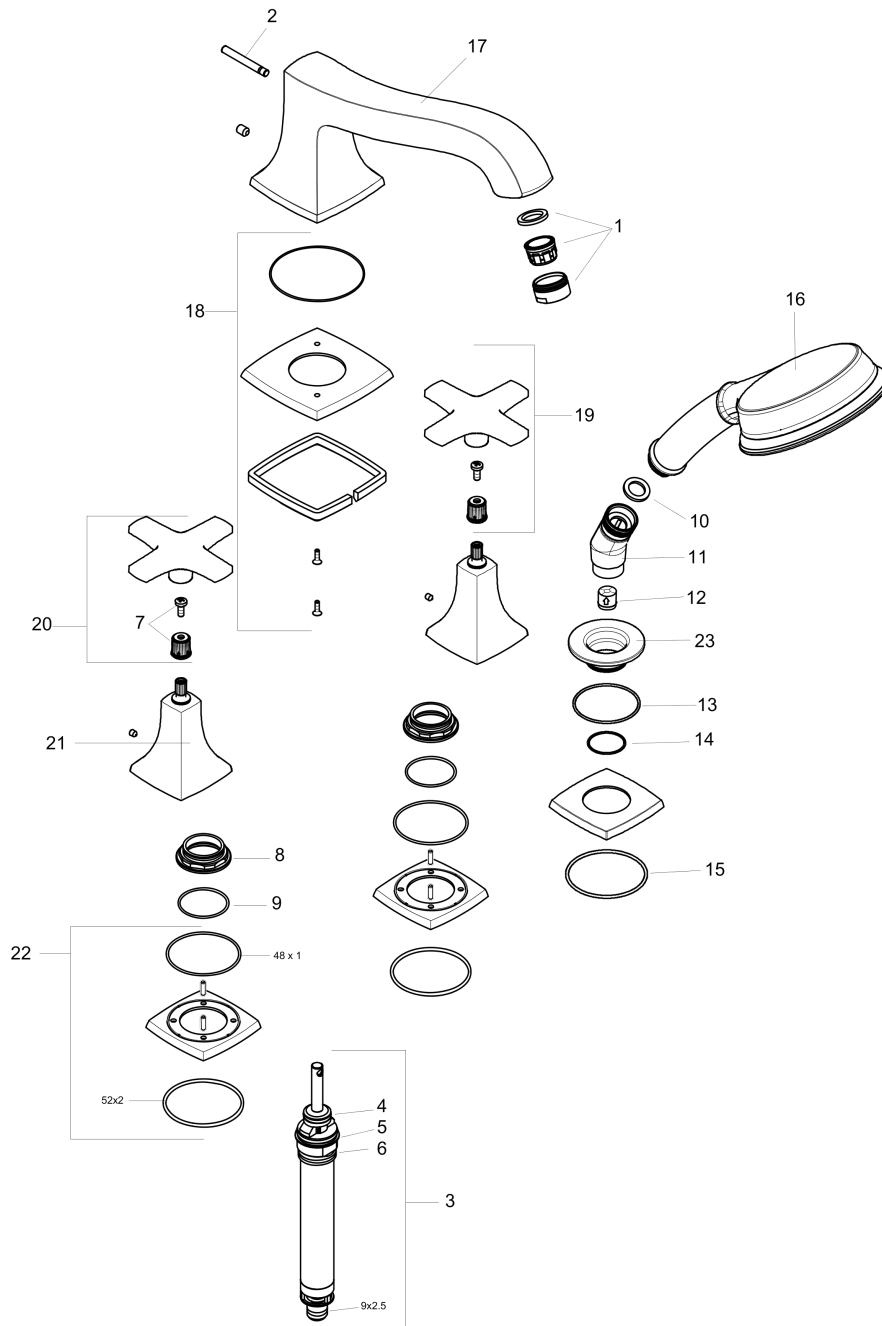

**Metropol Classic**  
**4-Hole Roman Tub Set Trim with Cross Handles and 1.8 GPM Handshower**  
 Finishes : **chrome**    Part no. : **31449001**

**Description**

**Features**

- consists of: Handshower, Shower hose,
- 90° ceramic valves
- Integrated double backflow prevention

**Item details**

List Price \$ 838.00

**Technology**

**Compliance**

**Product image**

**Scale drawing**

**Metropol Classic**  
**4-Hole Roman Tub Set Trim with Cross Handles and 1.8 GPM Handshower**  
 Finishes : **chrome** Part no. : **31449001**

**Exploded drawing**

Year of production: >01/19

**Metropol Classic**  
**4-Hole Roman Tub Set Trim with Cross Handles and 1.8 GPM Handshower**  
 Finishes : **chrome** Part no. : **31449001**

## Spare parts list

Year of production: >01/19

Pos.	Description	Part no.	Price	PU
1	aerator M24x1 (30 l/min)	96512000	-	1
2	diverter knob	98707000	-	1
3	selector assy	96775000	-	1
4	O-Ring 14x2,5	98189000	-	1
5	O-Ring 23x2,5	98183000	-	1
6	O-Ring 22x2	98185000	-	1
7	handle fixing set	98932000	-	1
8	nut	92943000	-	1
9	O-ring 32x1,5	92936000	-	1
10	seal	98058000	-	1
11	shower holder	28071000	-	1
12	set of non return valves DW 15	94074000	-	1
13	O-ring 43x1,5	98148000	-	1
14	O-ring 24x1	92953000	-	1
15	O-ring 52x2	92952000	-	1
16	handshower	04753000	-	1
17	spout cpl.	92939000	-	1
18	escutcheon for spout	92946000	-	1
19	handle for cold water	92948000	-	1
20	handle for hot water	92949000	-	1
21	escutcheon for handle	92824000	-	1
22	escutcheon for handle	92945000	-	1
23	escutcheon Ø 52 mm	92951000	-	1