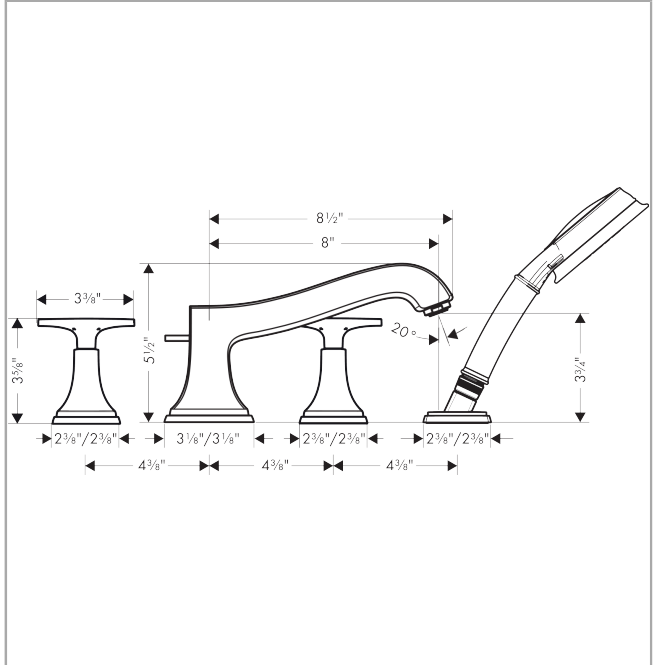

**Metropol Classic**  
**4-Hole Roman Tub Set Trim with Cross Handles and 1.8 GPM Handshower**  
 Finishes : **chrome**    Part no. : **31449001**

**Description**

**Features**

- consists of: Handshower, Shower hose,
- 90° ceramic valves
- Integrated double backflow prevention

**Item details**

List Price \$ 838.00

**Technology**

**Compliance**

**Product image**

**Scale drawing**

**Metropol Classic**  
**4-Hole Roman Tub Set Trim with Cross Handles and 1.8 GPM Handshower**  
 Finishes : **chrome** Part no. : **31449001**

**Exploded drawing**

Year of production: >01/19

**Metropol Classic**  
**4-Hole Roman Tub Set Trim with Cross Handles and 1.8 GPM Handshower**  
 Finishes : **chrome** Part no. : **31449001**

## Spare parts list

Year of production: >01/19

Pos.	Description	Part no.	Price	PU
1	aerator M24x1 (30 l/min)	96512000	-	1
2	diverter knob	98707000	-	1
3	selector assy	96775000	-	1
4	O-Ring 14x2,5	98189000	-	1
5	O-Ring 23x2,5	98183000	-	1
6	O-Ring 22x2	98185000	-	1
7	handle fixing set	98932000	-	1
8	nut	92943000	-	1
9	O-ring 32x1,5	92936000	-	1
10	seal	98058000	-	1
11	shower holder	28071000	-	1
12	set of non return valves DW 15	94074000	-	1
13	O-ring 43x1,5	98148000	-	1
14	O-ring 24x1	92953000	-	1
15	O-ring 52x2	92952000	-	1
16	handshower	04753000	-	1
17	spout cpl.	92939000	-	1
18	escutcheon for spout	92946000	-	1
19	handle for cold water	92948000	-	1
20	handle for hot water	92949000	-	1
21	escutcheon for handle	92824000	-	1
22	escutcheon for handle	92945000	-	1
23	escutcheon Ø 52 mm	92951000	-	1