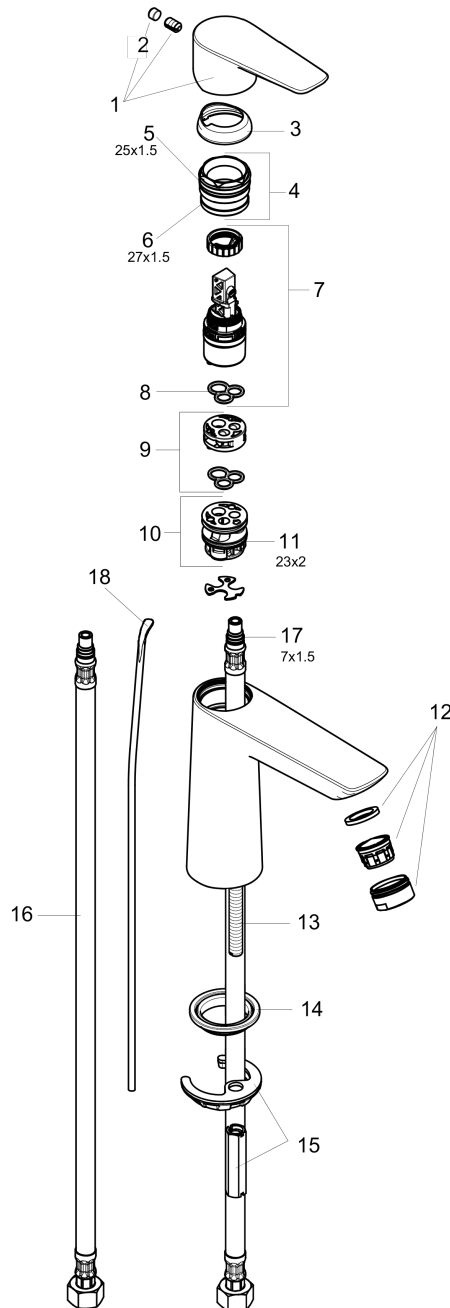

Talis E
Single-Hole Faucet 110 with Pop-Up Drain, 1.2 GPM
 Finishes : **chrome** Part no. : **71710001**

Description

Features

- Aerated spray
- Flow: 1.2 GPM (4.5 L/Min)
- Ceramic cartridge
- Includes pop-up drain

Item details

List Price \$ 201.00

Technology

Compliance

Product image

Scale drawing

Talis E
Single-Hole Faucet 110 with Pop-Up Drain, 1.2 GPM
 Finishes : **chrome** Part no. : **71710001**

Exploded drawing

Year of production: >10/16

Talis E
Single-Hole Faucet 110 with Pop-Up Drain, 1.2 GPM
 Finishes : **chrome** Part no. : **71710001**

Spare parts list

Year of production: >10/16

Pos.	Description	Part no.	Price	PU
1	handle	92687000	-	1
2	screw cover	95704000	-	1
3	flange	92625000	-	1
4	nut	92689000	-	1
5	O-ring 25x1,5	98146000	-	1
6	O-ring 27x1,5	92527000	-	1
7	cartridge, assy	95973001	-	1
8	seal	98865000	-	1
9	adapter for cartridge	92628000	-	1
10	adapter for cartridge	98866000	-	1
11	O-ring 23x2	98398000	-	1
12	aerator M24x1 (4,5 l/min)	92877000	-	1
13	screw M8 x 68	97736000	-	1
14	seal Ø 42	98722000	-	1
15	fixing set	96016000	-	1
16	connection hose 18½" M8x0,75 3/8"	96321001	-	1
17	O-ring 7x1,5	98422000	-	1
18	pull rod	96657000	-	1