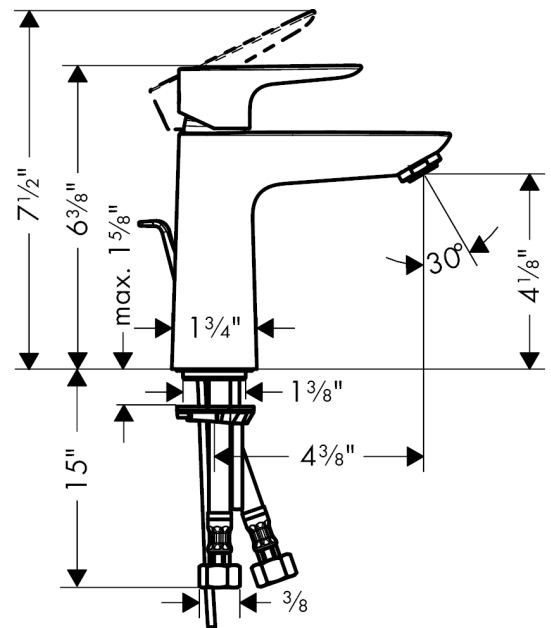

Talis E
Single-Hole Faucet 110 with Pop-Up Drain, 1.2 GPM
 Finishes : **chrome** Part no. : **71710001**

Description

Features

- Aerated spray
- Flow: 1.2 GPM (4.5 L/Min)
- Ceramic cartridge
- Includes pop-up drain

Item details

List Price \$ 201.00

Technology

Compliance

Product image

Scale drawing

Talis E
Single-Hole Faucet 110 with Pop-Up Drain, 1.2 GPM
 Finishes : **chrome** Part no. : **71710001**

Exploded drawing

Year of production: >10/16

Talis E
Single-Hole Faucet 110 with Pop-Up Drain, 1.2 GPM
 Finishes : **chrome** Part no. : **71710001**

Spare parts list

Year of production: >10/16

Pos.	Description	Part no.	Price	PU
1	handle	92687000	-	1
2	screw cover	95704000	-	1
3	flange	92625000	-	1
4	nut	92689000	-	1
5	O-ring 25x1,5	98146000	-	1
6	O-ring 27x1,5	92527000	-	1
7	cartridge, assy	95973001	-	1
8	seal	98865000	-	1
9	adapter for cartridge	92628000	-	1
10	adapter for cartridge	98866000	-	1
11	O-ring 23x2	98398000	-	1
12	aerator M24x1 (4,5 l/min)	92877000	-	1
13	screw M8 x 68	97736000	-	1
14	seal Ø 42	98722000	-	1
15	fixing set	96016000	-	1
16	connection hose 18½" M8x0,75 3/8"	96321001	-	1
17	O-ring 7x1,5	98422000	-	1
18	pull rod	96657000	-	1