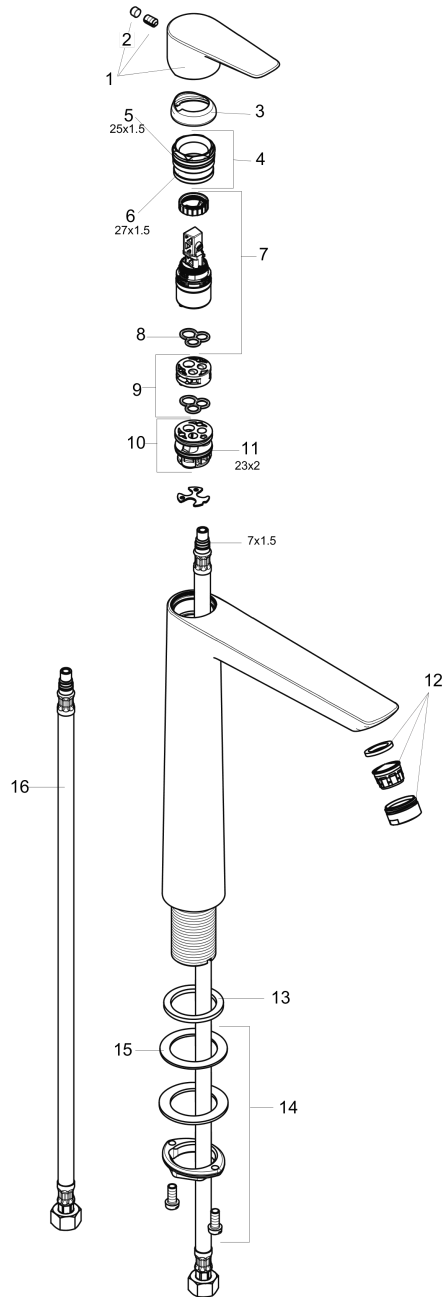

Talis E
Single-Hole Faucet 240, 1.2 GPM
 Finishes : **chrome** Part no. : **71717001**

Description

Features

- Aerated spray
- Flow: 1.2 GPM (4.5 L/Min)
- Ceramic cartridge

Item details

List Price \$ 269.00

Technology

Compliance

Product image

Scale drawing

Talis E
Single-Hole Faucet 240, 1.2 GPM
 Finishes : **chrome** Part no. : **71717001**

Exploded drawing

Year of production: >10/16

Talis E
Single-Hole Faucet 240, 1.2 GPM
 Finishes : **chrome** Part no. : **71717001**

Spare parts list

Year of production: >10/16

Pos.	Description	Part no.	Price	PU
1	handle	92687000	-	1
2	screw cover	95704000	-	1
3	flange	92625000	-	1
4	nut	92689000	-	1
5	O-ring 25x1,5	98146000	-	1
6	O-ring 27x1,5	92527000	-	1
7	cartridge, assy	97685000	-	1
8	seal	98865000	-	1
9	adapter for cartridge	92628000	-	1
10	adapter for cartridge	98866000	-	1
11	O-ring 23x2	98398000	-	1
12	aerator M24x1 (4,5 l/min)	92877000	-	1
13	flat seal	98749000	-	1
14	fixing set (Ø 32)	13961000	-	1
15	lever collar	97548000	-	1
16	connection hose 23½" M8x0,75 3/8"	98600001	-	1