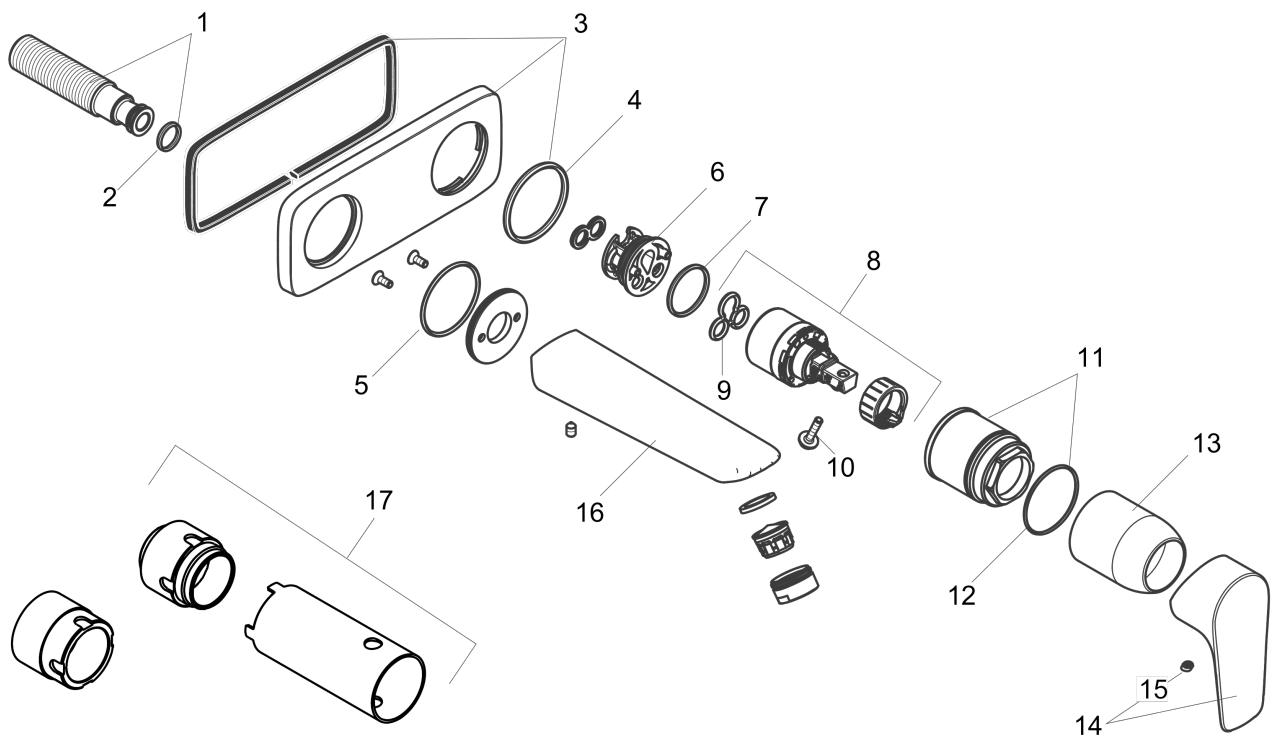

**Talis E**  
**Wall-Mounted Single-Handle Faucet Trim, 1.2 GPM**  
 Finishes : **brushed nickel** Part no. : **71734821**

**Description**

**Features**

- Aerated spray
- Flow: 1.2 GPM (4.5 L/Min)
- Ceramic cartridge

**Item details**

List Price \$ 328.00

**Technology**

**Compliance**

**Product image**

**Scale drawing**

**Talis E**  
**Wall-Mounted Single-Handle Faucet Trim, 1.2 GPM**  
 Finishes : **brushed nickel** Part no. : **71734821**

Exploded drawing

Year of production: >10/16

**Talis E**  
**Wall-Mounted Single-Handle Faucet Trim, 1.2 GPM**  
 Finishes : **brushed nickel** Part no. : **71734821**

### Spare parts list

Year of production: >10/16

Pos.	Description	Part no.	Price	PU
1	connecting thread G½	95626000	-	1
2	O-ring 13x2	98128000	-	1
3	escutcheon	92239820	-	1
4	O-ring 43x3	98418000	-	1
5	O-ring 41x2	98212000	-	1
6	adapter for cartridge	95779000	-	1
7	O-ring 26x2	98147000	-	1
8	cartridge, assy	95646001	-	1
9	seal	95008000	-	1
10	locking screw for handle	95140000	-	1
11	nut	95622000	-	1
12	O-ring 39x1,5	98400000	-	1
13	sleeve	98790820	-	1
14	handle	92666820	-	1
15	screw cover	96338000	-	1
16	spout 225 mm	92714820	-	1
17	extension set 25 mm for 13622180	31971000	-	1
a	aerator M24x1 (4,5 l/min)	92812820	-	1