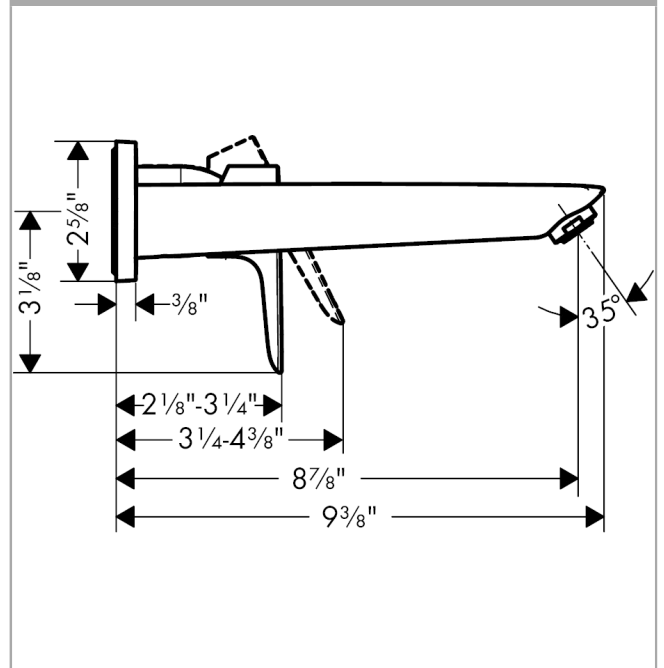

**Talis E**  
**Wall-Mounted Single-Handle Faucet Trim, 1.2 GPM**  
 Finishes : **brushed nickel** Part no. : **71734821**

**Description**

**Features**

- Aerated spray
- Flow: 1.2 GPM (4.5 L/Min)
- Ceramic cartridge

**Item details**

List Price \$ 328.00

**Technology**

**Compliance**

**Product image**

**Scale drawing**

**Talis E**  
**Wall-Mounted Single-Handle Faucet Trim, 1.2 GPM**  
 Finishes : **brushed nickel** Part no. : **71734821**

Exploded drawing

Year of production: >10/16

**Talis E**  
**Wall-Mounted Single-Handle Faucet Trim, 1.2 GPM**  
 Finishes : **brushed nickel** Part no. : **71734821**

### Spare parts list

Year of production: >10/16

Pos.	Description	Part no.	Price	PU
1	connecting thread G½	95626000	-	1
2	O-ring 13x2	98128000	-	1
3	escutcheon	92239820	-	1
4	O-ring 43x3	98418000	-	1
5	O-ring 41x2	98212000	-	1
6	adapter for cartridge	95779000	-	1
7	O-ring 26x2	98147000	-	1
8	cartridge, assy	95646001	-	1
9	seal	95008000	-	1
10	locking screw for handle	95140000	-	1
11	nut	95622000	-	1
12	O-ring 39x1,5	98400000	-	1
13	sleeve	98790820	-	1
14	handle	92666820	-	1
15	screw cover	96338000	-	1
16	spout 225 mm	92714820	-	1
17	extension set 25 mm for 13622180	31971000	-	1
a	aerator M24x1 (4,5 l/min)	92812820	-	1