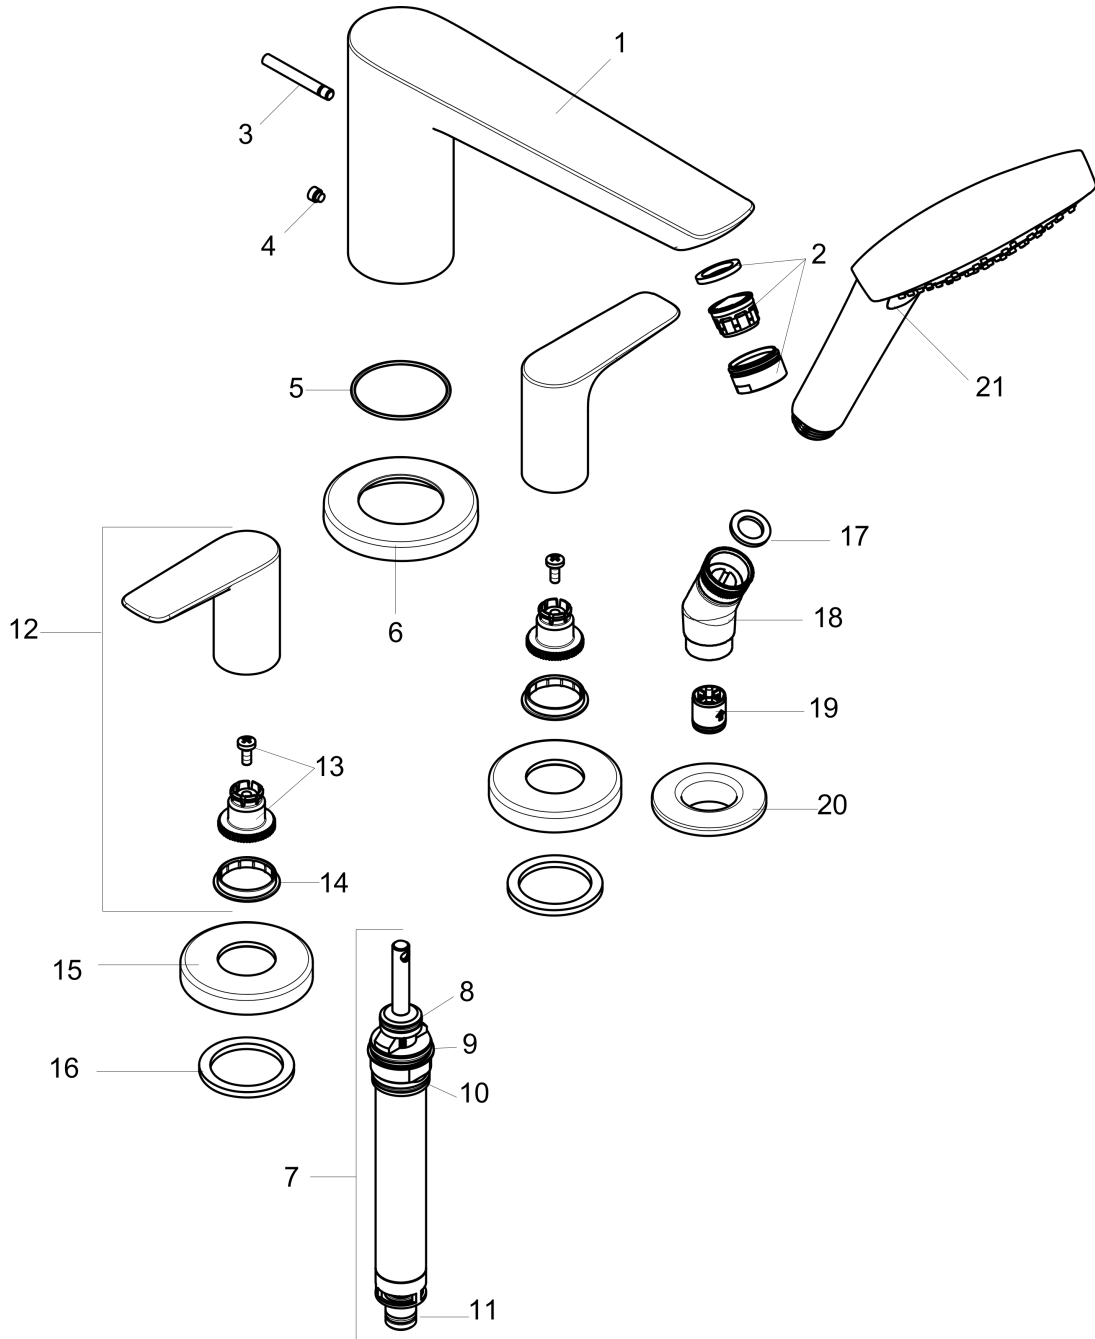

Talis E
4-Hole Roman Tub Set Trim with 1.8 GPM Handshower
 Finishes : **brushed nickel** Part no. : **71744821**

Description

Features

- consists of: Handshower,
- 90° ceramic valves
- Integrated double backflow prevention

Item details

List Price \$ 571.00

Technology

Compliance

Product image

Scale drawing

Talis E
4-Hole Roman Tub Set Trim with 1.8 GPM Handshower
Finishes : **brushed nickel** Part no. : **71744821**

Exploded drawing

Year of production: >07/18

Talis E
4-Hole Roman Tub Set Trim with 1.8 GPM Handshower
 Finishes : **brushed nickel** Part no. : **71744821**

Spare parts list

Year of production: >07/18

Pos.	Description	Part no.	Price	PU
1	spout cpl.	92780820	-	1
4	aerator M24x1 (30 l/min)	96512820	-	1
2	diverter knob	98707820	-	1
3	hollow set screw M6x6	97660000	-	1
5	O-ring 41x1,5	98168000	-	1
6	escutcheon Ø 70 mm	97779820	-	1
7	selector assy	96775000	-	1
8	O-Ring 14x2,5	98189000	-	1
9	O-Ring 23x2,5	98183000	-	1
10	O-Ring 22x2	98185000	-	1
11	O-ring 9x2,5	98217000	-	1
12	handle	92779820	-	1
13	handle fixing set	94184000	-	1
14	set of color-rings cold / hot water	95819000	-	1
15	escutcheon	31098820	-	1
16	flat seal	98749000	-	1
17	filter packing	94246000	-	1
18	shower holder	28071820	-	1
19	set of non return valves DW 15	94074000	-	1
20	escutcheon Ø 52 mm	97159820	-	1
21	handshower	04752820	-	1