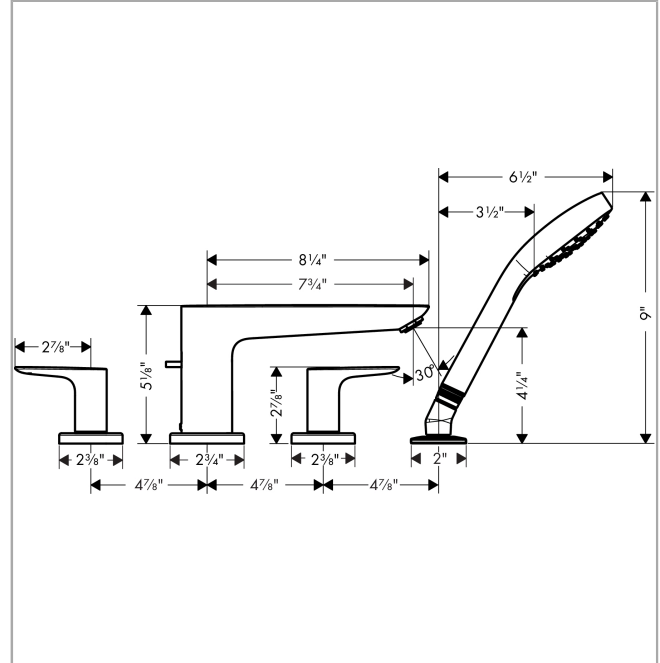

Talis E
4-Hole Roman Tub Set Trim with 1.8 GPM Handshower
 Finishes : **brushed nickel** Part no. : **71744821**

Description

Features

- consists of: Handshower,
- 90° ceramic valves
- Integrated double backflow prevention

Item details

List Price \$ 571.00

Technology

Compliance

Product image

Scale drawing

Talis E
4-Hole Roman Tub Set Trim with 1.8 GPM Handshower
Finishes : **brushed nickel** Part no. : **71744821**

Exploded drawing

Year of production: >07/18

Talis E
4-Hole Roman Tub Set Trim with 1.8 GPM Handshower
 Finishes : **brushed nickel** Part no. : **71744821**

Spare parts list

Year of production: >07/18

Pos.	Description	Part no.	Price	PU
1	spout cpl.	92780820	-	1
4	aerator M24x1 (30 l/min)	96512820	-	1
2	diverter knob	98707820	-	1
3	hollow set screw M6x6	97660000	-	1
5	O-ring 41x1,5	98168000	-	1
6	escutcheon Ø 70 mm	97779820	-	1
7	selector assy	96775000	-	1
8	O-Ring 14x2,5	98189000	-	1
9	O-Ring 23x2,5	98183000	-	1
10	O-Ring 22x2	98185000	-	1
11	O-ring 9x2,5	98217000	-	1
12	handle	92779820	-	1
13	handle fixing set	94184000	-	1
14	set of color-rings cold / hot water	95819000	-	1
15	escutcheon	31098820	-	1
16	flat seal	98749000	-	1
17	filter packing	94246000	-	1
18	shower holder	28071820	-	1
19	set of non return valves DW 15	94074000	-	1
20	escutcheon Ø 52 mm	97159820	-	1
21	handshower	04752820	-	1