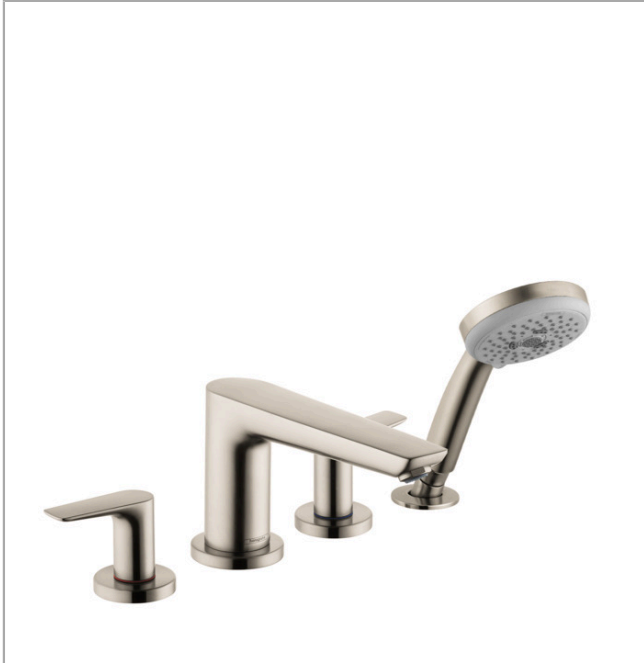

Talis E
4-Hole Roman Tub Set Trim with 1.8 GPM Handshower
 Finishes : **brushed nickel** Part no. : **71744821**

Description

Features

- consists of: Handshower,
- 90° ceramic valves
- Integrated double backflow prevention

Item details

List Price \$ 571.00

Technology

Compliance

Product image

Scale drawing

Talis E
4-Hole Roman Tub Set Trim with 1.8 GPM Handshower
Finishes : **brushed nickel** Part no. : **71744821**

Exploded drawing

Year of production: >07/18

Talis E
4-Hole Roman Tub Set Trim with 1.8 GPM Handshower
 Finishes : **brushed nickel** Part no. : **71744821**

Spare parts list

Year of production: >07/18

Pos.	Description	Part no.	Price	PU
1	spout cpl.	92780820	-	1
4	aerator M24x1 (30 l/min)	96512820	-	1
2	diverter knob	98707820	-	1
3	hollow set screw M6x6	97660000	-	1
5	O-ring 41x1,5	98168000	-	1
6	escutcheon Ø 70 mm	97779820	-	1
7	selector assy	96775000	-	1
8	O-Ring 14x2,5	98189000	-	1
9	O-Ring 23x2,5	98183000	-	1
10	O-Ring 22x2	98185000	-	1
11	O-ring 9x2,5	98217000	-	1
12	handle	92779820	-	1
13	handle fixing set	94184000	-	1
14	set of color-rings cold / hot water	95819000	-	1
15	escutcheon	31098820	-	1
16	flat seal	98749000	-	1
17	filter packing	94246000	-	1
18	shower holder	28071820	-	1
19	set of non return valves DW 15	94074000	-	1
20	escutcheon Ø 52 mm	97159820	-	1
21	handshower	04752820	-	1