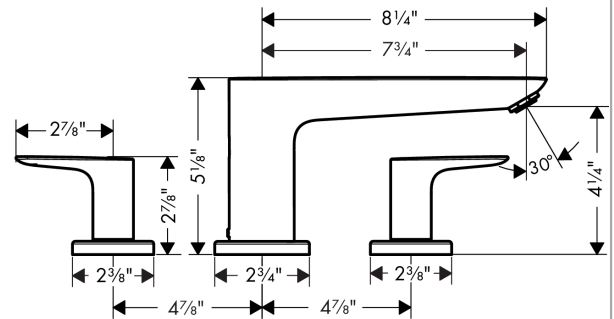

**Talis E**  
**3-Hole Roman Tub Set Trim**  
 Finishes : **brushed nickel** Part no. : **71747821**

**Description**

**Features**

- 90° ceramic valves

**Item details**

List Price \$ 421.00

**Compliance**

**Product image**

**Scale drawing**

**Talis E**  
**3-Hole Roman Tub Set Trim**

Finishes : **brushed nickel** Part no. : **71747821**

**Exploded drawing**

Year of production: >10/16

**Talis E**

**3-Hole Roman Tub Set Trim**

Finishes : **brushed nickel** Part no. : **71747821**

**Spare parts list**

Year of production: >10/16

Pos.	Description	Part no.	Price	PU
1	spout cpl.	92783820	-	1
2	hollow set screw M6x6	97660000	-	1
3	aerator M24x1 (30 l/min)	96512820	-	1
4	O-ring 41x1,5	98168000	-	1
5	escutcheon Ø 70 mm	97779820	-	1
6	adapter for spout	88512000	-	1
7	O-Ring 23x2,5	98183000	-	1
8	handle	92779820	-	1
9	handle fixing set	94184000	-	1
10	set of color-rings cold / hot water	96299000	-	1
11	escutcheon	31098820	-	1
12	flat seal	98749000	-	1
a	O-ring 21x2,5	98211000	-	1