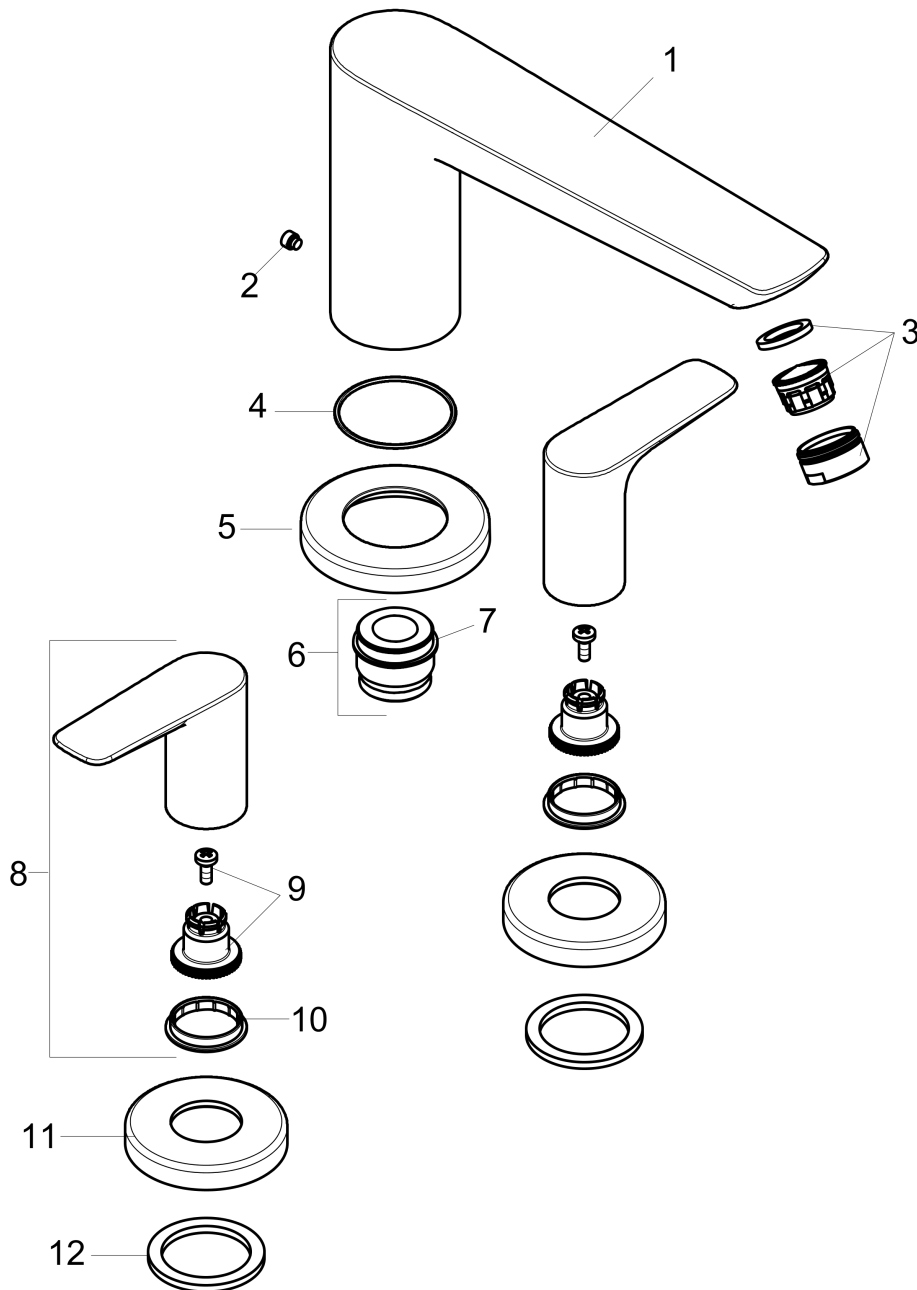

**Talis E**  
**3-Hole Roman Tub Set Trim**  
 Finishes : **brushed nickel** Part no. : **71747821**

**Description**

**Features**

- 90° ceramic valves

**Item details**

List Price \$ 421.00

**Compliance**

**Product image**

**Scale drawing**

**Talis E**  
**3-Hole Roman Tub Set Trim**

Finishes : **brushed nickel** Part no. : **71747821**

**Exploded drawing**

Year of production: >10/16

**Talis E**

**3-Hole Roman Tub Set Trim**

Finishes : **brushed nickel** Part no. : **71747821**

**Spare parts list**

Year of production: >10/16

Pos.	Description	Part no.	Price	PU
1	spout cpl.	92783820	-	1
2	hollow set screw M6x6	97660000	-	1
3	aerator M24x1 (30 l/min)	96512820	-	1
4	O-ring 41x1,5	98168000	-	1
5	escutcheon Ø 70 mm	97779820	-	1
6	adapter for spout	88512000	-	1
7	O-Ring 23x2,5	98183000	-	1
8	handle	92779820	-	1
9	handle fixing set	94184000	-	1
10	set of color-rings cold / hot water	96299000	-	1
11	escutcheon	31098820	-	1
12	flat seal	98749000	-	1
a	O-ring 21x2,5	98211000	-	1