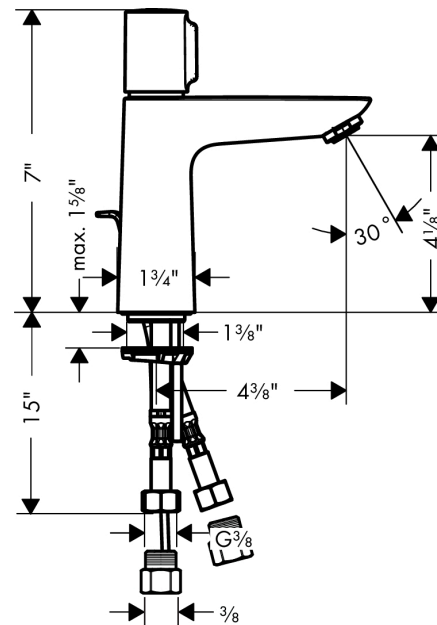

Talis Select E
Single-Hole Faucet 110 with Pop-Up Drain, 1.2 GPM
 Finishes : **chrome** Part no. : **71750001**

Description

Features

- Aerated spray
- Flow: 1.2 GPM (4.5 L/Min)
- Select cartridge for easy, intuitive operation: Push handle to turn water on and off, and turn to adjust temperature
- Includes pop-up drain

Item details

List Price \$ 246.00

Technology

Compliance

Product image

Scale drawing

Talis Select E
Single-Hole Faucet 110 with Pop-Up Drain, 1.2 GPM
 Finishes : **chrome** Part no. : **71750001**

Spare parts list

Year of production: >11/16

Pos.	Description	Part no.	Price	PU
1	handle	92525000	-	1
2	adapter for handle	92526000	-	1
3	nut	92528000	-	1
4	O-ring 27x1,5	92527000	-	1
5	cartridge, assy	92529000	-	1
6	O-Ring 28x2	98194000	-	1
7	adapter for cartridge	98866000	-	1
8	O-ring 23x2	98398000	-	1
9	screw M8 x 68	97736000	-	1
10	seal Ø 42	98722000	-	1
11	fixing set	96016000	-	1
12	connection hose 450 mm M8x0,75 G3/8	92531000	-	1
13	O-ring 7x1,5	98422000	-	1
14	non return valve DW 10	96456000	-	1
15	filter	92532000	-	1
16	sealing set	92533000	-	1
17	adapter for connection hose	88802000	-	1
18	aerator M24x1 (4,5 l/min)	92877000	-	1
a	pop up waste	88509000	-	1