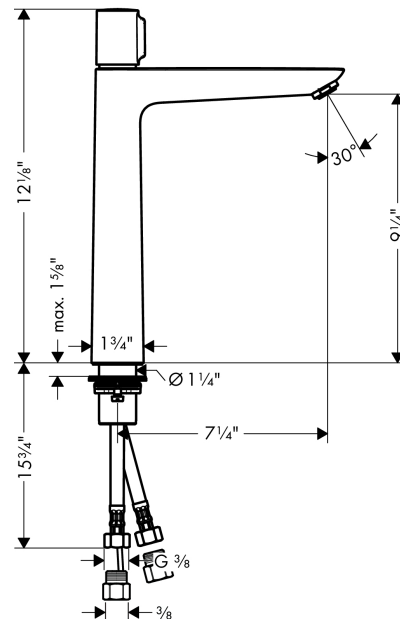

Talis Select E
Single-Hole Faucet 240, 1.2 GPM
 Finishes : **chrome** Part no. : **71753001**

Description

Features

- Aerated spray
- Flow: 1.2 GPM (4.5 L/Min)
- Select cartridge for easy, intuitive operation: Push handle to turn water on and off, and turn to adjust temperature

Item details

List Price \$ 349.00

Technology

Compliance

Product image

Scale drawing

Talis Select E
Single-Hole Faucet 240, 1.2 GPM
 Finishes : **chrome** Part no. : **71753001**

Exploded drawing

Year of production: >**03/18**

Talis Select E
Single-Hole Faucet 240, 1.2 GPM
 Finishes : **chrome** Part no. : **71753001**

Spare parts list

Year of production: >03/18

Pos.	Description	Part no.	Price	PU
1	handle	92525000	-	1
2	adapter for handle	92526000	-	1
3	nut	92528000	-	1
4	O-ring 27x1,5	92527000	-	1
5	cartridge, assy	92529000	-	1
6	O-Ring 28x2	98194000	-	1
7	adapter for cartridge	98866000	-	1
8	O-ring 23x2	98398000	-	1
9	aerator M24x1 (4,5 l/min)	92877000	-	1
10	flat seal	98749000	-	1
11	fixing set (Ø 32)	13961000	-	1
12	lever collar	97548000	-	1
13	connection hose 600 mm M8x0,75 G3/8	92629000	-	1
14	O-ring 7x1,5	98422000	-	1
15	non return valve DW 10	96456000	-	1
16	filter	92532000	-	1
17	sealing set	92533000	-	1
18	adapter for connection hose	88802000	-	1
a	fixation extension 35 mm	13898000	-	1