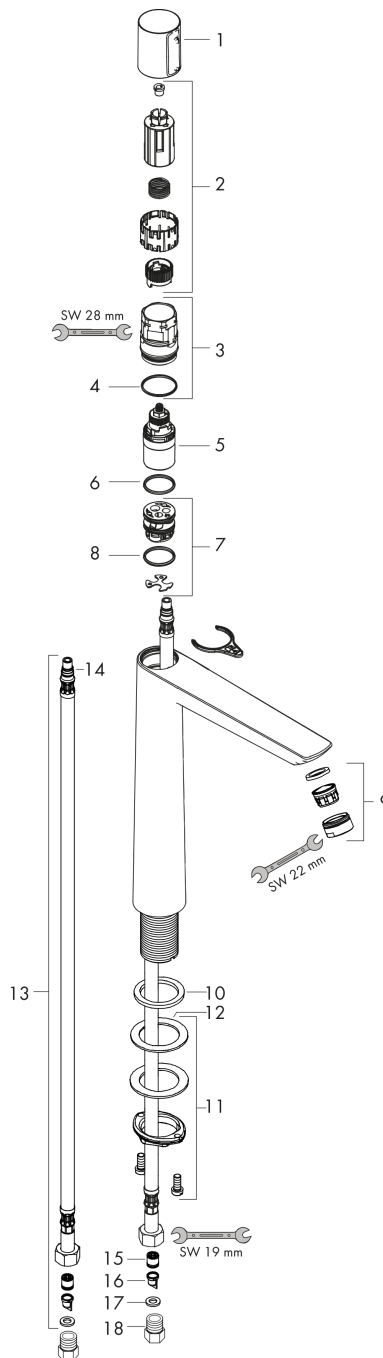

Talis Select E
Single-Hole Faucet 240, 1.2 GPM
 Finishes : **chrome** Part no. : **71753001**

Description

Features

- Aerated spray
- Flow: 1.2 GPM (4.5 L/Min)
- Select cartridge for easy, intuitive operation: Push handle to turn water on and off, and turn to adjust temperature

Item details

List Price \$ 349.00

Technology

Compliance

Product image

Scale drawing

Talis Select E
Single-Hole Faucet 240, 1.2 GPM
 Finishes : **chrome** Part no. : **71753001**

Exploded drawing

Year of production: >**03/18**

Talis Select E
Single-Hole Faucet 240, 1.2 GPM
 Finishes : **chrome** Part no. : **71753001**

Spare parts list

Year of production: >03/18

Pos.	Description	Part no.	Price	PU
1	handle	92525000	-	1
2	adapter for handle	92526000	-	1
3	nut	92528000	-	1
4	O-ring 27x1,5	92527000	-	1
5	cartridge, assy	92529000	-	1
6	O-Ring 28x2	98194000	-	1
7	adapter for cartridge	98866000	-	1
8	O-ring 23x2	98398000	-	1
9	aerator M24x1 (4,5 l/min)	92877000	-	1
10	flat seal	98749000	-	1
11	fixing set (Ø 32)	13961000	-	1
12	lever collar	97548000	-	1
13	connection hose 600 mm M8x0,75 G3/8	92629000	-	1
14	O-ring 7x1,5	98422000	-	1
15	non return valve DW 10	96456000	-	1
16	filter	92532000	-	1
17	sealing set	92533000	-	1
18	adapter for connection hose	88802000	-	1
a	fixation extension 35 mm	13898000	-	1