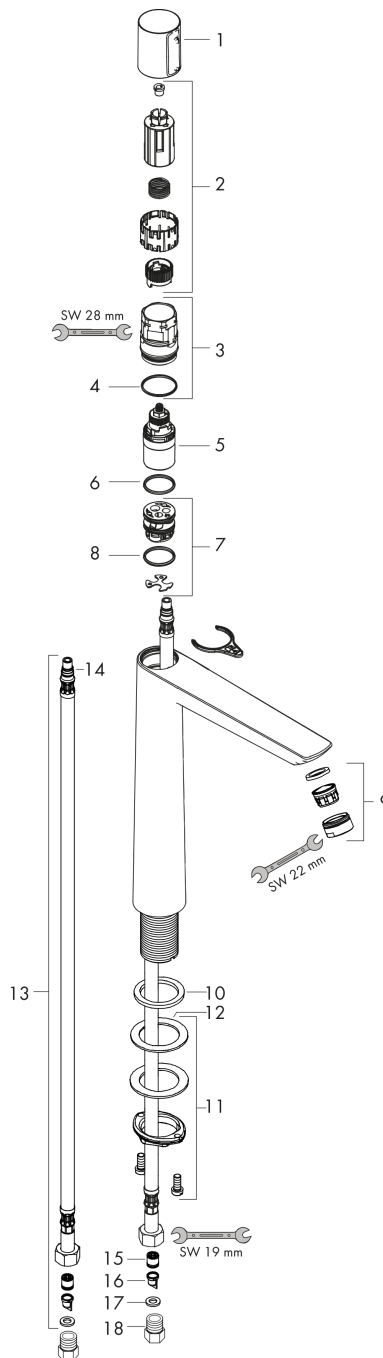

Talis Select E
Single-Hole Faucet 240, 1.2 GPM
 Finishes : **brushed nickel** Part no. : **71753821**

Description

Features

- Aerated spray
- Flow: 1.2 GPM (4.5 L/Min)
- Select cartridge for easy, intuitive operation: Push handle to turn water on and off, and turn to adjust temperature

Item details

List Price \$ 436.00

Technology

Compliance

Product image

Scale drawing

Talis Select E
Single-Hole Faucet 240, 1.2 GPM
 Finishes : **brushed nickel** Part no. : **71753821**

Exploded drawing

Year of production: >03/18

Talis Select E

Single-Hole Faucet 240, 1.2 GPM

Finishes : **brushed nickel** Part no. : **71753821**

Spare parts list

Year of production: >03/18

Pos.	Description	Part no.	Price	PU
1	handle	92525820	-	1
2	adapter for handle	92526000	-	1
3	nut	92528820	-	1
4	O-ring 27x1,5	92527000	-	1
5	cartridge, assy	92529000	-	1
6	O-Ring 28x2	98194000	-	1
7	adapter for cartridge	98866000	-	1
8	O-ring 23x2	98398000	-	1
9	aerator M24x1 (4,5 l/min)	92877820	-	1
10	flat seal	98749000	-	1
11	fixing set (Ø 32)	13961000	-	1
12	lever collar	97548000	-	1
13	connection hose 600 mm M8x0,75 G3/8	92629000	-	1
14	O-ring 7x1,5	98422000	-	1
15	non return valve DW 10	96456000	-	1
16	filter	92532000	-	1
17	sealing set	92533000	-	1
18	adapter for connection hose	88802000	-	1
a	fixation extension 35 mm	13898000	-	1