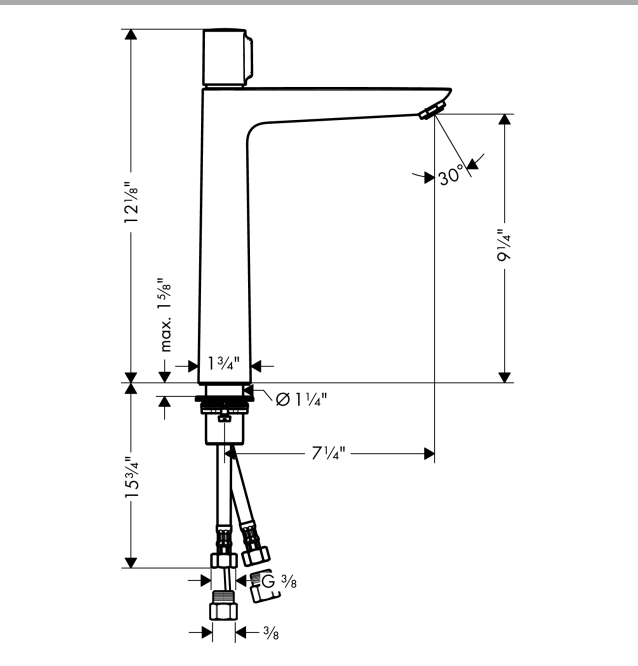

Talis Select E
Single-Hole Faucet 240, 1.2 GPM
 Finishes : **brushed nickel** Part no. : **71753821**

Description

Features

- Aerated spray
- Flow: 1.2 GPM (4.5 L/Min)
- Select cartridge for easy, intuitive operation: Push handle to turn water on and off, and turn to adjust temperature

Item details

List Price \$ 436.00

Technology

Compliance

Product image

Scale drawing

Talis Select E
Single-Hole Faucet 240, 1.2 GPM
 Finishes : **brushed nickel** Part no. : **71753821**

Exploded drawing

Year of production: >03/18

Talis Select E

Single-Hole Faucet 240, 1.2 GPM

Finishes : **brushed nickel** Part no. : **71753821**

Spare parts list

Year of production: >03/18

Pos.	Description	Part no.	Price	PU
1	handle	92525820	-	1
2	adapter for handle	92526000	-	1
3	nut	92528820	-	1
4	O-ring 27x1,5	92527000	-	1
5	cartridge, assy	92529000	-	1
6	O-Ring 28x2	98194000	-	1
7	adapter for cartridge	98866000	-	1
8	O-ring 23x2	98398000	-	1
9	aerator M24x1 (4,5 l/min)	92877820	-	1
10	flat seal	98749000	-	1
11	fixing set (Ø 32)	13961000	-	1
12	lever collar	97548000	-	1
13	connection hose 600 mm M8x0,75 G3/8	92629000	-	1
14	O-ring 7x1,5	98422000	-	1
15	non return valve DW 10	96456000	-	1
16	filter	92532000	-	1
17	sealing set	92533000	-	1
18	adapter for connection hose	88802000	-	1
a	fixation extension 35 mm	13898000	-	1