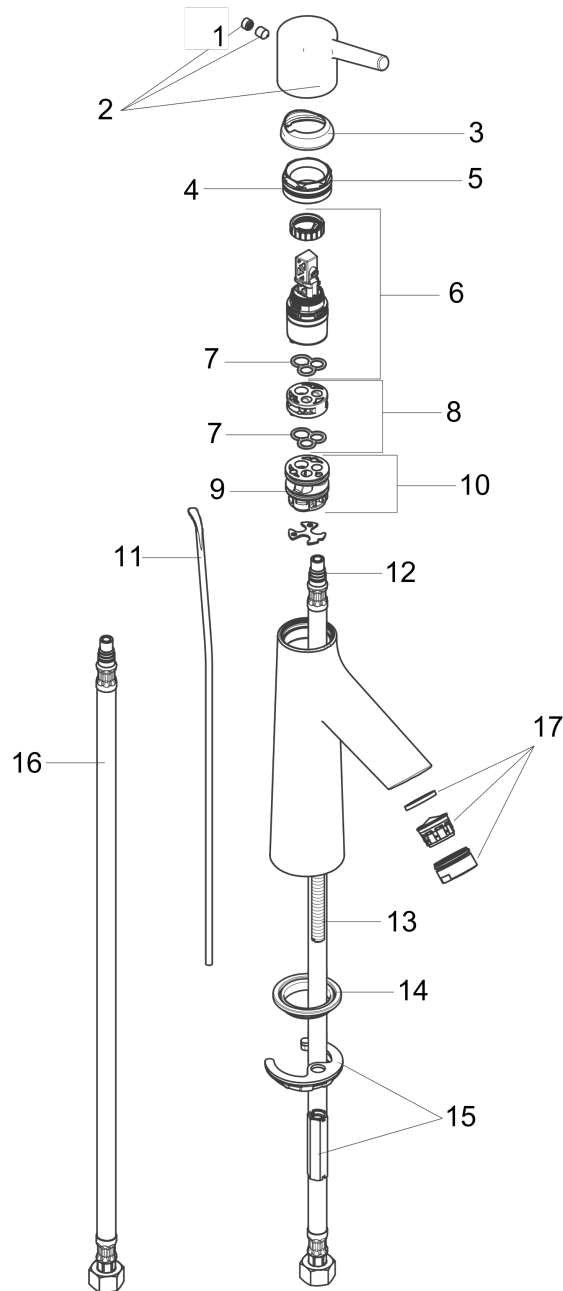

Talis S
Single-Hole Faucet 100 with Pop-Up Drain, 1.2 GPM
 Finishes : **brushed nickel** Part no. : **72020821**

Description

Features

- Aerated spray
- Flow: 1.2 GPM (4.5 L/Min)
- Ceramic cartridge
- Includes pop-up drain

Item details

List Price \$ 320.00

Technology

Compliance

Product image

Scale drawing

Talis S
Single-Hole Faucet 100 with Pop-Up Drain, 1.2 GPM
 Finishes : **brushed nickel** Part no. : **72020821**

Exploded drawing

Year of production: >08/16

Talis S
Single-Hole Faucet 100 with Pop-Up Drain, 1.2 GPM
 Finishes : **brushed nickel** Part no. : **72020821**

Spare parts list

Year of production: >08/16

Pos.	Description	Part no.	Price	PU
1	screw cover	95704000	-	1
2	handle	92626820	-	1
3	flange	92625820	-	1
4	O-ring 27x1,5	92527000	-	1
5	nut	92627000	-	1
6	cartridge, assy	95973001	-	1
7	seal	98865000	-	1
8	adapter for cartridge	92628000	-	1
9	O-ring 23x2	98398000	-	1
10	adapter for cartridge	98866000	-	1
11	pull rod	96657820	-	1
12	O-ring 7x1,5	98422000	-	1
13	screw M8 x 68	97736000	-	1
14	seal Ø 42	98722000	-	1
15	fixing set	96016000	-	1
16	connection hose 18½" M8x0,75 3/8"	96321001	-	1
17	aerator M24x1 (4,5 l/min)	92877820	-	1
a	pop up waste	88509820	-	1