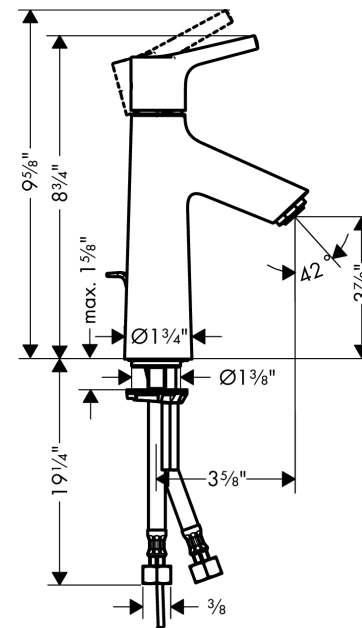

Talis S
Single-Hole Faucet 100 with Pop-Up Drain, 1.2 GPM
 Finishes : **brushed nickel** Part no. : **72020821**

Description

Features

- Aerated spray
- Flow: 1.2 GPM (4.5 L/Min)
- Ceramic cartridge
- Includes pop-up drain

Item details

List Price \$ 320.00

Technology

Compliance

Product image

Scale drawing

Talis S
Single-Hole Faucet 100 with Pop-Up Drain, 1.2 GPM
 Finishes : **brushed nickel** Part no. : **72020821**

Exploded drawing

Year of production: >08/16

Talis S
Single-Hole Faucet 100 with Pop-Up Drain, 1.2 GPM
 Finishes : **brushed nickel** Part no. : **72020821**

Spare parts list

Year of production: >08/16

Pos.	Description	Part no.	Price	PU
1	screw cover	95704000	-	1
2	handle	92626820	-	1
3	flange	92625820	-	1
4	O-ring 27x1,5	92527000	-	1
5	nut	92627000	-	1
6	cartridge, assy	95973001	-	1
7	seal	98865000	-	1
8	adapter for cartridge	92628000	-	1
9	O-ring 23x2	98398000	-	1
10	adapter for cartridge	98866000	-	1
11	pull rod	96657820	-	1
12	O-ring 7x1,5	98422000	-	1
13	screw M8 x 68	97736000	-	1
14	seal Ø 42	98722000	-	1
15	fixing set	96016000	-	1
16	connection hose 18½" M8x0,75 3/8"	96321001	-	1
17	aerator M24x1 (4,5 l/min)	92877820	-	1
a	pop up waste	88509820	-	1