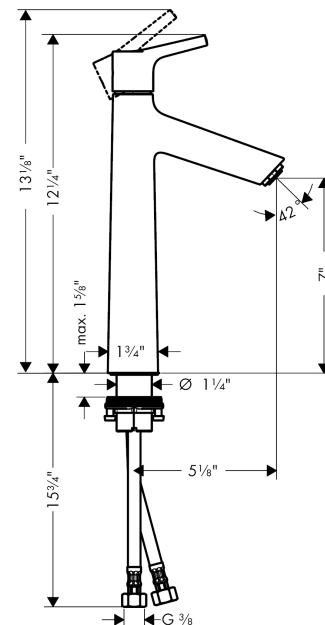

Talis S
Single-Hole Faucet 190, 1.2 GPM
 Finishes : **chrome** Part no. : **72032001**

Description

Features

- Aerated spray
- Flow: 1.2 GPM (4.5 L/Min)
- Ceramic cartridge

Item details

List Price \$ 383.00

Technology

Compliance

Product image

Scale drawing

Talis S
Single-Hole Faucet 190, 1.2 GPM
 Finishes : **chrome** Part no. : **72032001**

Exploded drawing

Year of production: >08/16

Talis S
Single-Hole Faucet 190, 1.2 GPM
 Finishes : **chrome** Part no. : **72032001**

Spare parts list

Year of production: >08/16

Pos.	Description	Part no.	Price	PU
1	handle	92626000	-	1
2	screw cover	95704000	-	1
3	flange	92625000	-	1
4	nut	92627000	-	1
5	O-ring 27x1,5	92527000	-	1
6	cartridge, assy	95973001	-	1
7	seal	98865000	-	1
8	adapter for cartridge	92628000	-	1
9	adapter for cartridge	98866000	-	1
10	O-ring 23x2	98398000	-	1
11	aerator M24x1 (4,5 l/min)	92877000	-	1
12	flat seal	98749000	-	1
13	fixing set (Ø 32)	13961000	-	1
14	lever collar	97548000	-	1
15	connection hose 23½" M8x0,75 3/8"	98600001	-	1
16	O-ring 7x1,5	98422000	-	1