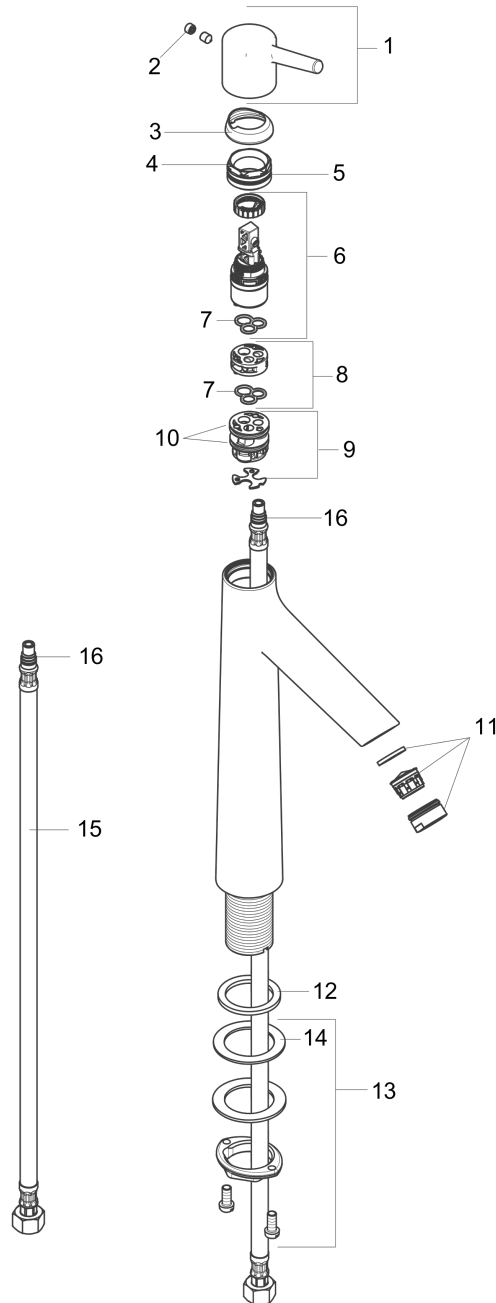

Talis S
Single-Hole Faucet 190, 1.2 GPM
 Finishes : **chrome** Part no. : **72032001**

Description

Features

- Aerated spray
- Flow: 1.2 GPM (4.5 L/Min)
- Ceramic cartridge

Item details

List Price \$ 383.00

Technology

Compliance

Product image

Scale drawing

Talis S
Single-Hole Faucet 190, 1.2 GPM
 Finishes : **chrome** Part no. : **72032001**

Exploded drawing

Year of production: >08/16

Talis S
Single-Hole Faucet 190, 1.2 GPM
 Finishes : **chrome** Part no. : **72032001**

Spare parts list

Year of production: >08/16

Pos.	Description	Part no.	Price	PU
1	handle	92626000	-	1
2	screw cover	95704000	-	1
3	flange	92625000	-	1
4	nut	92627000	-	1
5	O-ring 27x1,5	92527000	-	1
6	cartridge, assy	95973001	-	1
7	seal	98865000	-	1
8	adapter for cartridge	92628000	-	1
9	adapter for cartridge	98866000	-	1
10	O-ring 23x2	98398000	-	1
11	aerator M24x1 (4,5 l/min)	92877000	-	1
12	flat seal	98749000	-	1
13	fixing set (Ø 32)	13961000	-	1
14	lever collar	97548000	-	1
15	connection hose 23½" M8x0,75 3/8"	98600001	-	1
16	O-ring 7x1,5	98422000	-	1