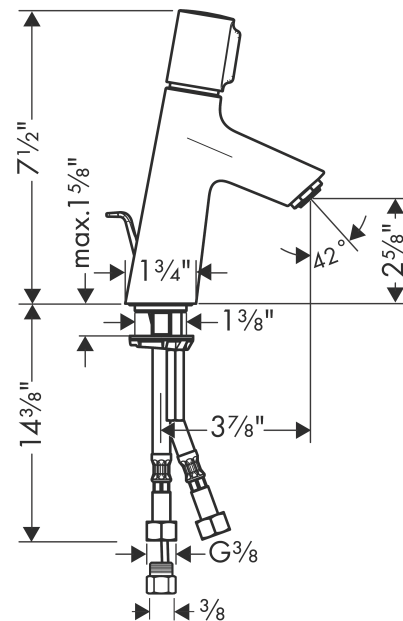

Talis Select S
Single-Hole Faucet 80 with Pop-Up Drain, 1.2 GPM
 Finishes : **chrome** Part no. : **72040001**

Description

Features

- Aerated spray
- Flow: 1.2 GPM (4.5 L/Min)
- Select cartridge for easy, intuitive operation: Push handle to turn water on and off, and turn to adjust temperature
- Includes pop-up drain

Item details

List Price \$ 261.00

Technology

Compliance

Product image

Scale drawing

Talis Select S
Single-Hole Faucet 80 with Pop-Up Drain, 1.2 GPM
 Finishes : **chrome** Part no. : **72040001**

Exploded drawing

Year of production: >03/18

Talis Select S
Single-Hole Faucet 80 with Pop-Up Drain, 1.2 GPM
 Finishes : **chrome** Part no. : **72040001**

Spare parts list

Year of production: >03/18

Pos.	Description	Part no.	Price	PU
1	handle	92525000	-	1
2	adapter for handle	92526000	-	1
3	nut	92528000	-	1
4	O-ring 27x1,5	92527000	-	1
5	cartridge, assy	92529000	-	1
6	adapter for cartridge	98866000	-	1
7	O-ring 23x2	98398000	-	1
8	aerator M24x1 (4,5 l/min)	92877000	-	1
9	screw M8 x 68	97736000	-	1
10	seal Ø 42	98722000	-	1
11	fixing set	96016000	-	1
12	connection hose 600 mm M8x0,75 G3/8	92629000	-	1
13	O-ring 7x1,5	98422000	-	1
14	non return valve DW 10	96456000	-	1
15	filter	92532000	-	1
16	sealing set	92533000	-	1
17	adapter for connection hose	88802000	-	1
18	pull rod	96657000	-	1
a	pop up waste	88509000	-	1