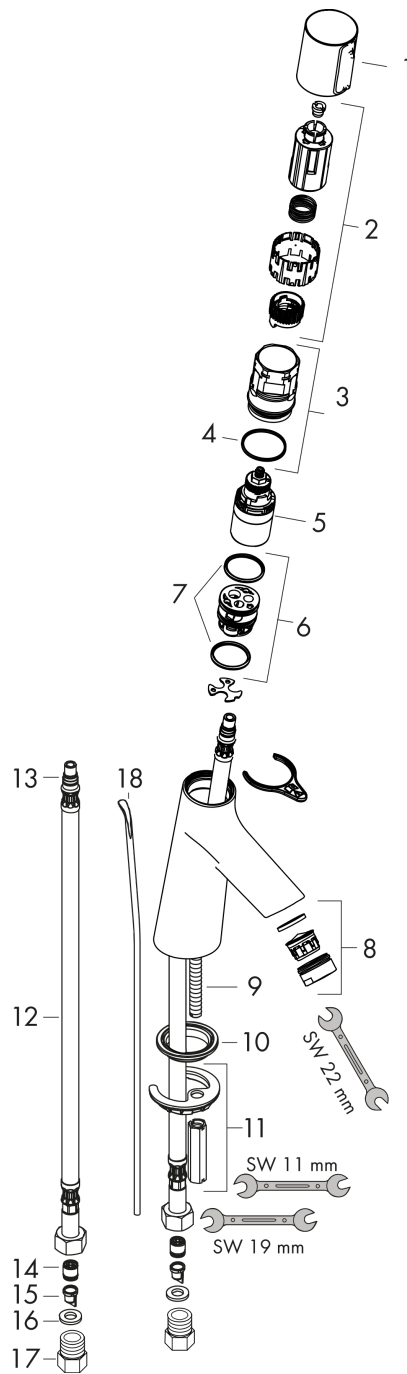

Talis Select S
Single-Hole Faucet 80 with Pop-Up Drain, 1.2 GPM
 Finishes : **chrome** Part no. : **72040001**

Description

Features

- Aerated spray
- Flow: 1.2 GPM (4.5 L/Min)
- Select cartridge for easy, intuitive operation: Push handle to turn water on and off, and turn to adjust temperature
- Includes pop-up drain

Item details

List Price \$ 261.00

Technology

Compliance

Product image

Scale drawing

Talis Select S
Single-Hole Faucet 80 with Pop-Up Drain, 1.2 GPM
 Finishes : **chrome** Part no. : **72040001**

Exploded drawing

Year of production: >03/18

Talis Select S
Single-Hole Faucet 80 with Pop-Up Drain, 1.2 GPM
 Finishes : **chrome** Part no. : **72040001**

Spare parts list

Year of production: >03/18

Pos.	Description	Part no.	Price	PU
1	handle	92525000	-	1
2	adapter for handle	92526000	-	1
3	nut	92528000	-	1
4	O-ring 27x1,5	92527000	-	1
5	cartridge, assy	92529000	-	1
6	adapter for cartridge	98866000	-	1
7	O-ring 23x2	98398000	-	1
8	aerator M24x1 (4,5 l/min)	92877000	-	1
9	screw M8 x 68	97736000	-	1
10	seal Ø 42	98722000	-	1
11	fixing set	96016000	-	1
12	connection hose 600 mm M8x0,75 G3/8	92629000	-	1
13	O-ring 7x1,5	98422000	-	1
14	non return valve DW 10	96456000	-	1
15	filter	92532000	-	1
16	sealing set	92533000	-	1
17	adapter for connection hose	88802000	-	1
18	pull rod	96657000	-	1
a	pop up waste	88509000	-	1