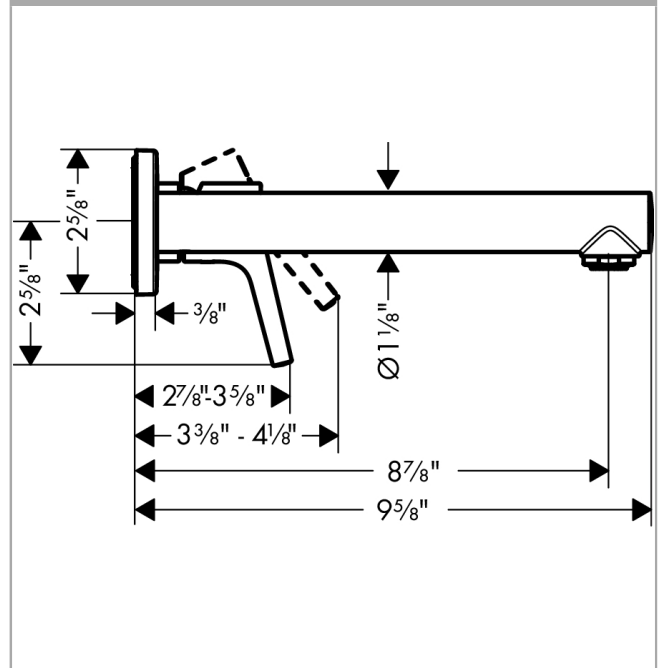

Talis S
Wall-Mounted Single-Handle Faucet Trim, 1.2 GPM
 Finishes : **brushed nickel** Part no. : **72111821**

Description

Features

- Aerated spray
- Flow: 1.2 GPM (4.5 L/Min)
- Ceramic cartridge

Item details

List Price \$ 419.00

Technology

Compliance

Product image

Scale drawing

Talis S
Wall-Mounted Single-Handle Faucet Trim, 1.2 GPM
 Finishes : **brushed nickel** Part no. : **72111821**

Exploded drawing

Year of production: >10/16

Talis S
Wall-Mounted Single-Handle Faucet Trim, 1.2 GPM
 Finishes : **brushed nickel** Part no. : **72111821**

Spare parts list

Year of production: >10/16

Pos.	Description	Part no.	Price	PU
1	connecting thread G½	95626000	-	1
2	O-ring 13x2	98128000	-	1
3	escutcheon	92649820	-	1
4	O-Ring 36x2,5	98190000	-	1
5	O-ring 39x2	98158000	-	1
6	adapter for cartridge	95634000	-	1
7	O-ring 26x2	98147000	-	1
8	cartridge, assy	97685000	-	1
9	seal	98865000	-	1
10	locking screw for handle	95140000	-	1
11	nut	92658000	-	1
12	O-ring 33x1,5	98164000	-	1
13	flange	92657820	-	1
14	handle	92648820	-	1
15	screw cover	96338000	-	1
16	spout 225 mm	92656820	-	1
17	aerator M24x1 (4,5 l/min)	92812820	-	1
18	extension set 25 mm for 13622180	31971000	-	1