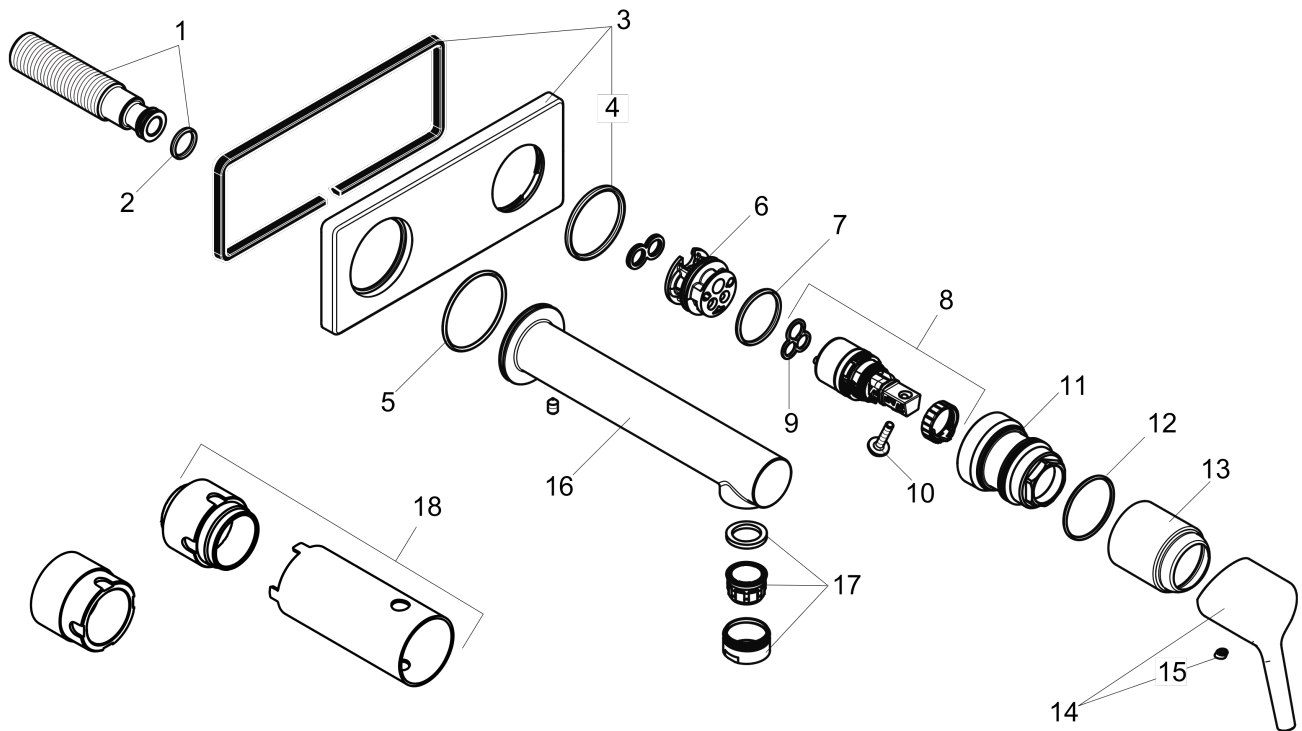

Talis S
Wall-Mounted Single-Handle Faucet Trim, 1.2 GPM
 Finishes : **brushed nickel** Part no. : **72111821**

Description

Features

- Aerated spray
- Flow: 1.2 GPM (4.5 L/Min)
- Ceramic cartridge

Item details

List Price \$ 419.00

Technology

Compliance

Product image

Scale drawing

Talis S
Wall-Mounted Single-Handle Faucet Trim, 1.2 GPM
 Finishes : **brushed nickel** Part no. : **72111821**

Exploded drawing

Year of production: >10/16

Talis S
Wall-Mounted Single-Handle Faucet Trim, 1.2 GPM
 Finishes : **brushed nickel** Part no. : **72111821**

Spare parts list

Year of production: >10/16

Pos.	Description	Part no.	Price	PU
1	connecting thread G½	95626000	-	1
2	O-ring 13x2	98128000	-	1
3	escutcheon	92649820	-	1
4	O-Ring 36x2,5	98190000	-	1
5	O-ring 39x2	98158000	-	1
6	adapter for cartridge	95634000	-	1
7	O-ring 26x2	98147000	-	1
8	cartridge, assy	97685000	-	1
9	seal	98865000	-	1
10	locking screw for handle	95140000	-	1
11	nut	92658000	-	1
12	O-ring 33x1,5	98164000	-	1
13	flange	92657820	-	1
14	handle	92648820	-	1
15	screw cover	96338000	-	1
16	spout 225 mm	92656820	-	1
17	aerator M24x1 (4,5 l/min)	92812820	-	1
18	extension set 25 mm for 13622180	31971000	-	1