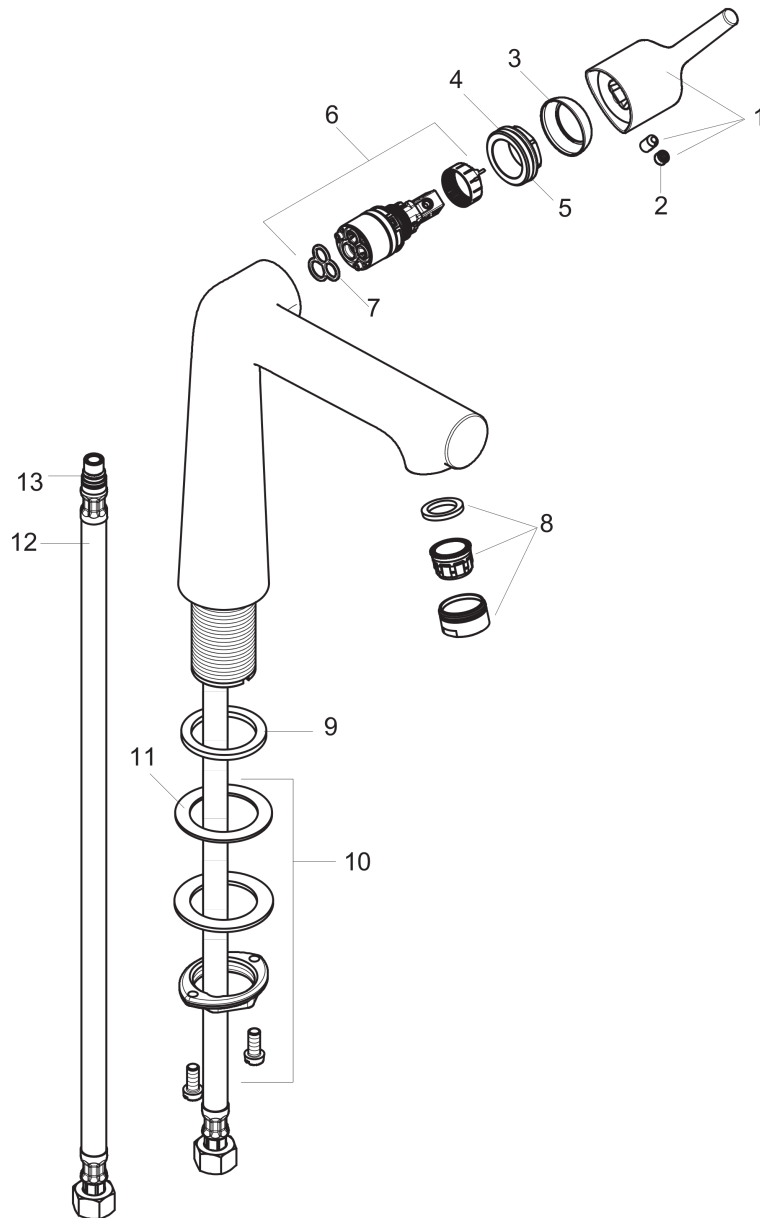

Talis S
Single-Hole Faucet 250, 1.2 GPM
 Finishes : **chrome** Part no. : **72116001**

Description

Features

- Aerated spray
- Flow: 1.2 GPM (4.5 L/Min)
- Ceramic cartridge

Item details

List Price \$ 518.00

UPC
C

Talis S
Single-Hole Faucet 250, 1.2 GPM
 Finishes : **chrome** Part no. : **72116001**

Exploded drawing

Year of production: >09/16

Talis S
Single-Hole Faucet 250, 1.2 GPM
 Finishes : **chrome** Part no. : **72116001**

Spare parts list

Year of production: >09/16

Pos.	Description	Part no.	Price	PU
1	handle	92771000	-	1
2	screw cover	95704000	-	1
3	flange	95493000	-	1
4	nut	95178000	-	1
5	O-ring 24x2	98388000	-	1
6	cartridge, assy	95973001	-	1
7	seal	98865000	-	1
8	aerator M24x1 (4,5 l/min)	92812000	-	1
9	flat seal	98749000	-	1
10	fixing set (Ø 32)	13961000	-	1
11	lever collar	97548000	-	1
12	connection hose 23½" M10x1 3/8"	14099001	-	1
13	O-ring 8x1,75	97827000	-	1
a	fixation extension 35 mm	13898000	-	1