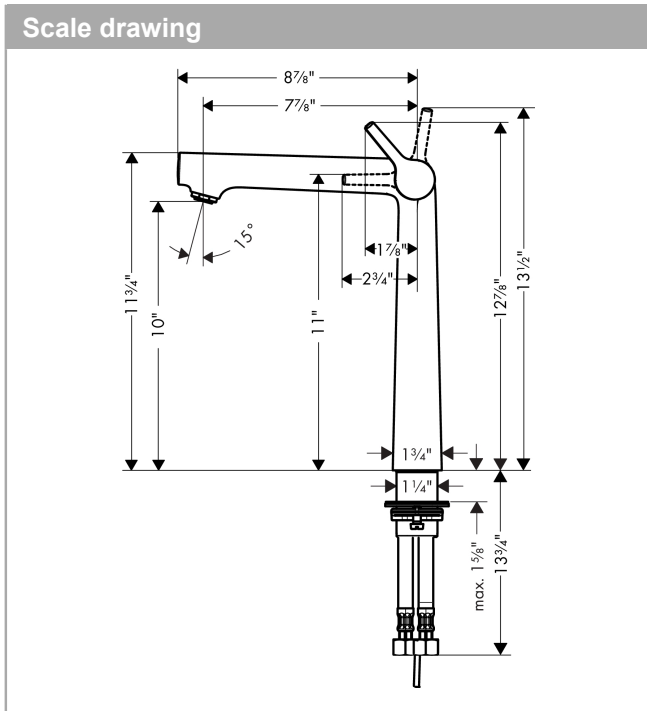

Talis S
Single-Hole Faucet 250, 1.2 GPM
 Finishes : **chrome** Part no. : **72116001**

Description

Features

- Aerated spray
- Flow: 1.2 GPM (4.5 L/Min)
- Ceramic cartridge

Item details

List Price \$ 518.00

UPC
C

Talis S
Single-Hole Faucet 250, 1.2 GPM
 Finishes : **chrome** Part no. : **72116001**

Exploded drawing

Year of production: >09/16

Talis S
Single-Hole Faucet 250, 1.2 GPM
 Finishes : **chrome** Part no. : **72116001**

Spare parts list

Year of production: >09/16

Pos.	Description	Part no.	Price	PU
1	handle	92771000	-	1
2	screw cover	95704000	-	1
3	flange	95493000	-	1
4	nut	95178000	-	1
5	O-ring 24x2	98388000	-	1
6	cartridge, assy	95973001	-	1
7	seal	98865000	-	1
8	aerator M24x1 (4,5 l/min)	92812000	-	1
9	flat seal	98749000	-	1
10	fixing set (Ø 32)	13961000	-	1
11	lever collar	97548000	-	1
12	connection hose 23½" M10x1 3/8"	14099001	-	1
13	O-ring 8x1,75	97827000	-	1
a	fixation extension 35 mm	13898000	-	1