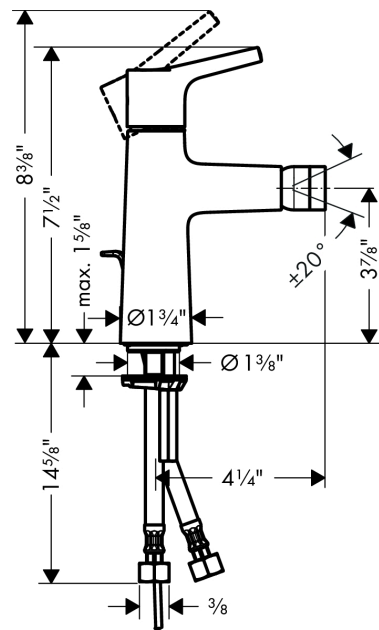

**Talis S**  
**Single-Hole Bidet Faucet**  
 Finishes : **chrome** Part no. : **72200001**

**Description**

**Features**

- Pivoting aerator
- Ceramic cartridge
- Includes pop-up assembly

**Item details**

List Price \$ 251.00

**Compliance**

**Product image**

**Scale drawing**

**Talis S**  
**Single-Hole Bidet Faucet**  
 Finishes : **chrome**    Part no. : **72200001**

Exploded drawing

Year of production: >08/16

**Talis S****Single-Hole Bidet Faucet**Finishes : **chrome** Part no. : **72200001****Spare parts list**

Year of production: &gt;08/16

Pos.	Description	Part no.	Price	PU
1	handle	92626000	-	1
2	screw cover	95704000	-	1
3	flange	92625000	-	1
4	nut	92627000	-	1
5	O-ring 27x1,5	92527000	-	1
6	cartridge, assy	95973001	-	1
7	seal	98865000	-	1
8	adapter for cartridge	92628000	-	1
9	adapter for cartridge	98866000	-	1
10	O-ring 23x2	98398000	-	1
11	ball joint	96050000	-	1
12	aerator M24x1 (5 l/min)	95379000	-	1
13	screw M8 x 68	97736000	-	1
14	seal Ø 42	98722000	-	1
15	fixing set	96016000	-	1
16	connection hose 18½" M8x0,75 3/8"	96321001	-	1
17	O-ring 7x1,5	98422000	-	1
18	pull rod	96657000	-	1
a	pop up waste	88509000	-	1