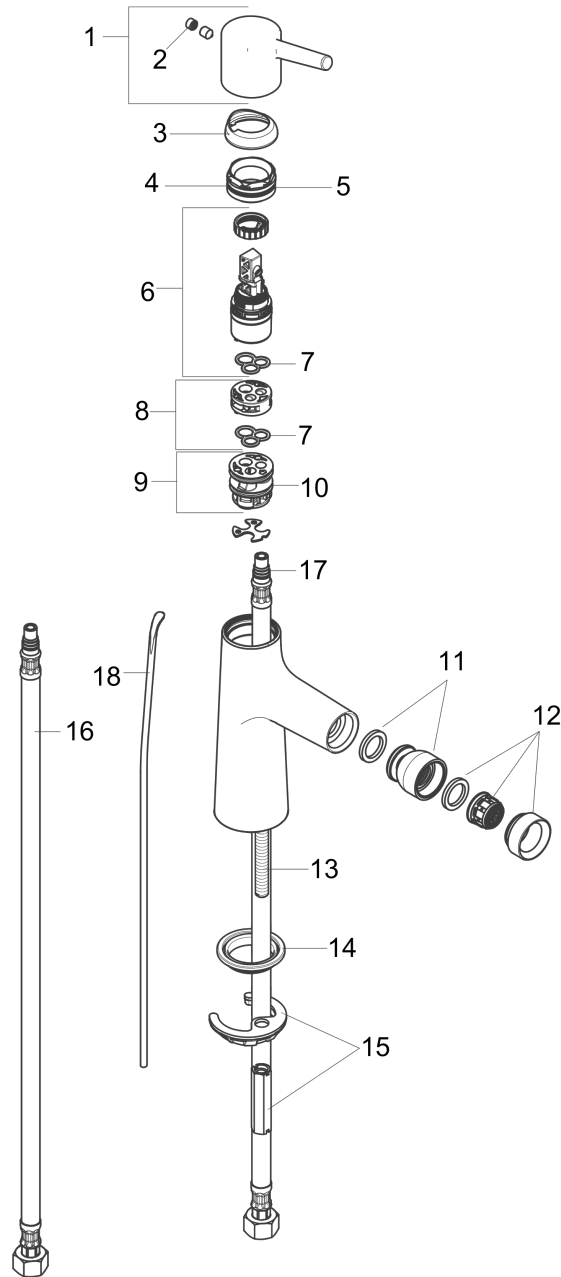

**Talis S**  
**Single-Hole Bidet Faucet**  
 Finishes : **chrome** Part no. : **72200001**

**Description**

**Features**

- Pivoting aerator
- Ceramic cartridge
- Includes pop-up assembly

**Item details**

List Price \$ 251.00

**Compliance**

**Product image**

**Scale drawing**

**Talis S**  
**Single-Hole Bidet Faucet**  
 Finishes : **chrome**    Part no. : **72200001**

Exploded drawing

Year of production: >08/16

**Talis S****Single-Hole Bidet Faucet**Finishes : **chrome** Part no. : **72200001****Spare parts list**

Year of production: &gt;08/16

Pos.	Description	Part no.	Price	PU
1	handle	92626000	-	1
2	screw cover	95704000	-	1
3	flange	92625000	-	1
4	nut	92627000	-	1
5	O-ring 27x1,5	92527000	-	1
6	cartridge, assy	95973001	-	1
7	seal	98865000	-	1
8	adapter for cartridge	92628000	-	1
9	adapter for cartridge	98866000	-	1
10	O-ring 23x2	98398000	-	1
11	ball joint	96050000	-	1
12	aerator M24x1 (5 l/min)	95379000	-	1
13	screw M8 x 68	97736000	-	1
14	seal Ø 42	98722000	-	1
15	fixing set	96016000	-	1
16	connection hose 18½" M8x0,75 3/8"	96321001	-	1
17	O-ring 7x1,5	98422000	-	1
18	pull rod	96657000	-	1
a	pop up waste	88509000	-	1