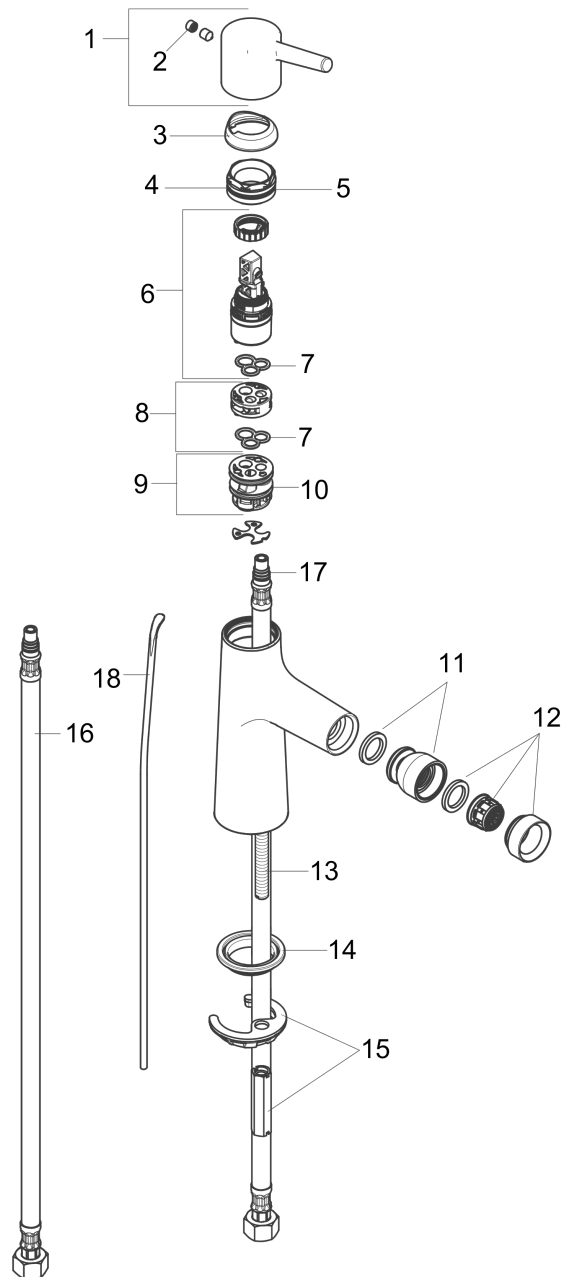

**Talis S**  
**Single-Hole Bidet Faucet**

Finishes : **brushed nickel** Part no. : **72200821**

**Description**

**Features**

- Pivoting aerator
- Ceramic cartridge
- Includes pop-up assembly

**Item details**

List Price \$ 314.00

**Compliance**

**Product image**

**Scale drawing**

**Talis S**  
**Single-Hole Bidet Faucet**  
 Finishes : **brushed nickel**

Part no. : **72200821**

**Exploded drawing**

Year of production: >09/16

**Talis S**  
**Single-Hole Bidet Faucet**

Finishes : **brushed nickel**    Part no. : **72200821**

**Spare parts list**

Year of production: >09/16

Pos.	Description	Part no.	Price	PU
1	handle	92626820	-	1
2	screw cover	95704000	-	1
3	flange	92625820	-	1
4	nut	92627000	-	1
5	O-ring 27x1,5	92527000	-	1
6	cartridge, assy	95973001	-	1
7	seal	98865000	-	1
8	adapter for cartridge	92628000	-	1
9	adapter for cartridge	98866000	-	1
10	O-ring 23x2	98398000	-	1
11	ball joint	96050820	-	1
12	aerator M24x1 (5 l/min)	95379820	-	1
13	screw M8 x 68	97736000	-	1
14	seal Ø 42	98722000	-	1
15	fixing set	96016000	-	1
16	connection hose 18½" M8x0,75 3/8"	96321001	-	1
17	O-ring 7x1,5	98422000	-	1
18	pull rod	96657000	-	1
a	pop up waste	88509820	-	1