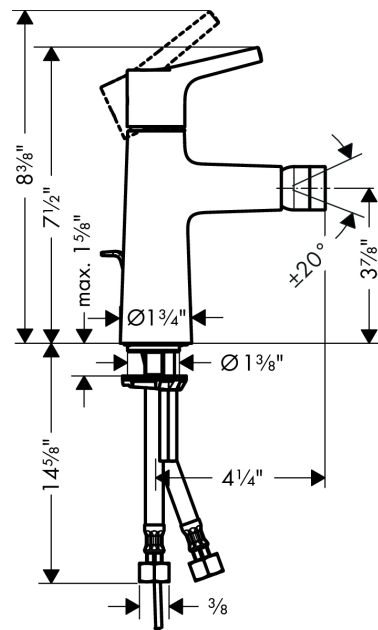

**Talis S**  
**Single-Hole Bidet Faucet**

Finishes : **brushed nickel** Part no. : **72200821**

**Description**

**Features**

- Pivoting aerator
- Ceramic cartridge
- Includes pop-up assembly

**Item details**

List Price \$ 314.00

**Compliance**

**Product image**

**Scale drawing**

**Talis S**  
**Single-Hole Bidet Faucet**  
 Finishes : **brushed nickel**

Part no. : **72200821**

**Exploded drawing**

Year of production: >09/16

**Talis S**  
**Single-Hole Bidet Faucet**

Finishes : **brushed nickel**    Part no. : **72200821**

**Spare parts list**

Year of production: >09/16

Pos.	Description	Part no.	Price	PU
1	handle	92626820	-	1
2	screw cover	95704000	-	1
3	flange	92625820	-	1
4	nut	92627000	-	1
5	O-ring 27x1,5	92527000	-	1
6	cartridge, assy	95973001	-	1
7	seal	98865000	-	1
8	adapter for cartridge	92628000	-	1
9	adapter for cartridge	98866000	-	1
10	O-ring 23x2	98398000	-	1
11	ball joint	96050820	-	1
12	aerator M24x1 (5 l/min)	95379820	-	1
13	screw M8 x 68	97736000	-	1
14	seal Ø 42	98722000	-	1
15	fixing set	96016000	-	1
16	connection hose 18½" M8x0,75 3/8"	96321001	-	1
17	O-ring 7x1,5	98422000	-	1
18	pull rod	96657000	-	1
a	pop up waste	88509820	-	1