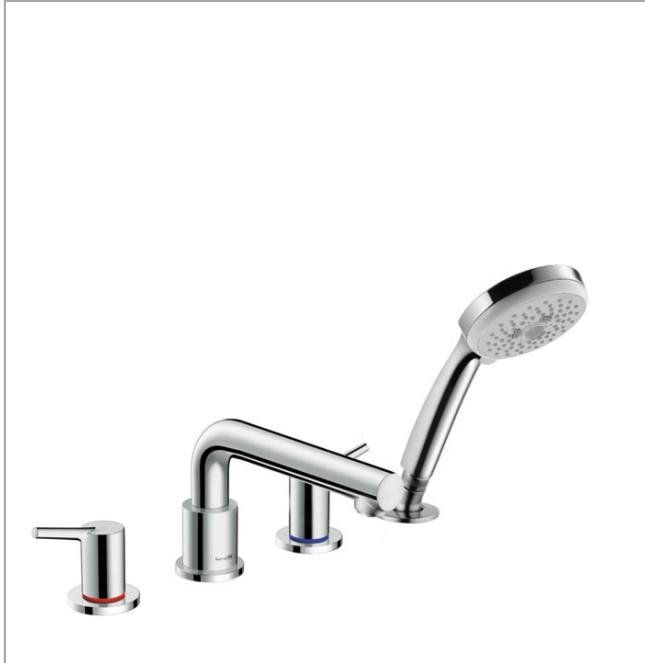

Talis S
4-Hole Roman Tub Set Trim with 1.8 GPM Handshower
 Finishes : **chrome** Part no. : **72414001**

Description

Features

- consists of: Handshower,
- 90° ceramic valves
- Integrated double backflow prevention

Item details

List Price \$ 550.00

Technology

Compliance

Product image

Scale drawing