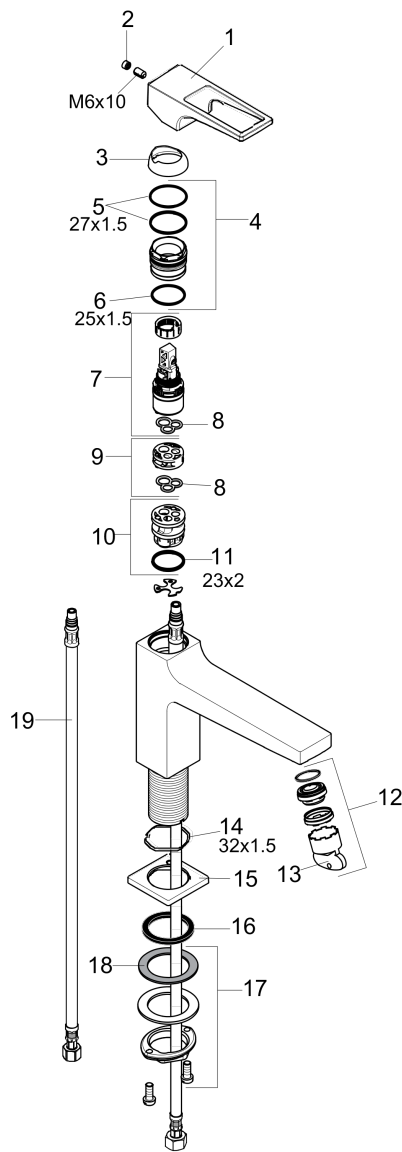

Metropol
Single-Hole Faucet 110 with Loop Handle, 1.2 GPM
 Finishes : **chrome** Part no. : **74510001**

Description

Features

- consists of: Single-Handle Faucet
- Aerated spray
- Flow: 1.2 GPM (4.5 L/Min)
- Ceramic cartridge

Item details

List Price \$ 371.00

Technology

Compliance

Product image

Scale drawing

Metropol
Single-Hole Faucet 110 with Loop Handle, 1.2 GPM
 Finishes : **chrome** Part no. : **74510001**

Exploded drawing

Year of production: >01/18

Metropol
Single-Hole Faucet 110 with Loop Handle, 1.2 GPM
 Finishes : **chrome** Part no. : **74510001**

Spare parts list

Year of production: >01/18

Pos.	Description	Part no.	Price	PU
1	handle	93009000	-	1
2	screw cover	95704000	-	1
3	flange	92625000	-	1
4	nut	92689000	-	1
5	O-ring 27x1,5	92527000	-	1
6	O-ring 25x1,5	98146000	-	1
7	cartridge, assy	95973001	-	1
8	seal	98865000	-	1
9	adapter for cartridge	92628000	-	1
10	adapter for cartridge	98866000	-	1
11	O-ring 23x2	98398000	-	1
12	aerator M24x1 (4,5 l/min)	93202000	-	1
13	service tool	95661000	-	1
14	O-ring 32x1,5	92936000	-	1
15	escutcheon	93048000	-	1
16	flat seal	98749000	-	1
17	fixing set (Ø 32)	13961000	-	1
18	lever collar	97548000	-	1
19	connection hose 23½" M8x0,75 3/8"	98600001	-	1