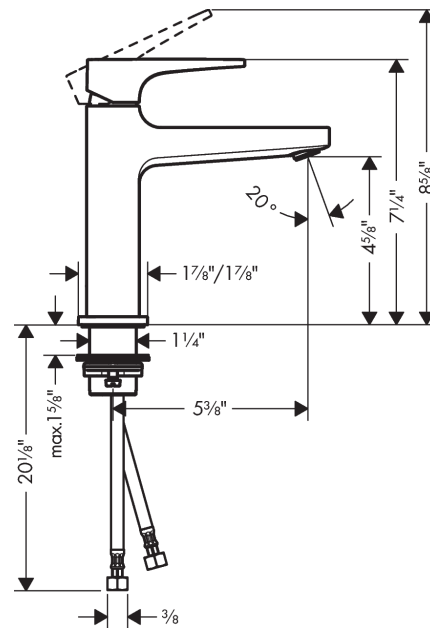

Metropol
Single-Hole Faucet 110 with Loop Handle, 1.2 GPM
 Finishes : **chrome** Part no. : **74510001**

Description

Features

- consists of: Single-Handle Faucet
- Aerated spray
- Flow: 1.2 GPM (4.5 L/Min)
- Ceramic cartridge

Item details

List Price \$ 371.00

Technology

Compliance

Product image

Scale drawing

Metropol
Single-Hole Faucet 110 with Loop Handle, 1.2 GPM
 Finishes : **chrome** Part no. : **74510001**

Exploded drawing

Year of production: >01/18

Metropol
Single-Hole Faucet 110 with Loop Handle, 1.2 GPM
 Finishes : **chrome** Part no. : **74510001**

Spare parts list

Year of production: >01/18

Pos.	Description	Part no.	Price	PU
1	handle	93009000	-	1
2	screw cover	95704000	-	1
3	flange	92625000	-	1
4	nut	92689000	-	1
5	O-ring 27x1,5	92527000	-	1
6	O-ring 25x1,5	98146000	-	1
7	cartridge, assy	95973001	-	1
8	seal	98865000	-	1
9	adapter for cartridge	92628000	-	1
10	adapter for cartridge	98866000	-	1
11	O-ring 23x2	98398000	-	1
12	aerator M24x1 (4,5 l/min)	93202000	-	1
13	service tool	95661000	-	1
14	O-ring 32x1,5	92936000	-	1
15	escutcheon	93048000	-	1
16	flat seal	98749000	-	1
17	fixing set (Ø 32)	13961000	-	1
18	lever collar	97548000	-	1
19	connection hose 23½" M8x0,75 3/8"	98600001	-	1