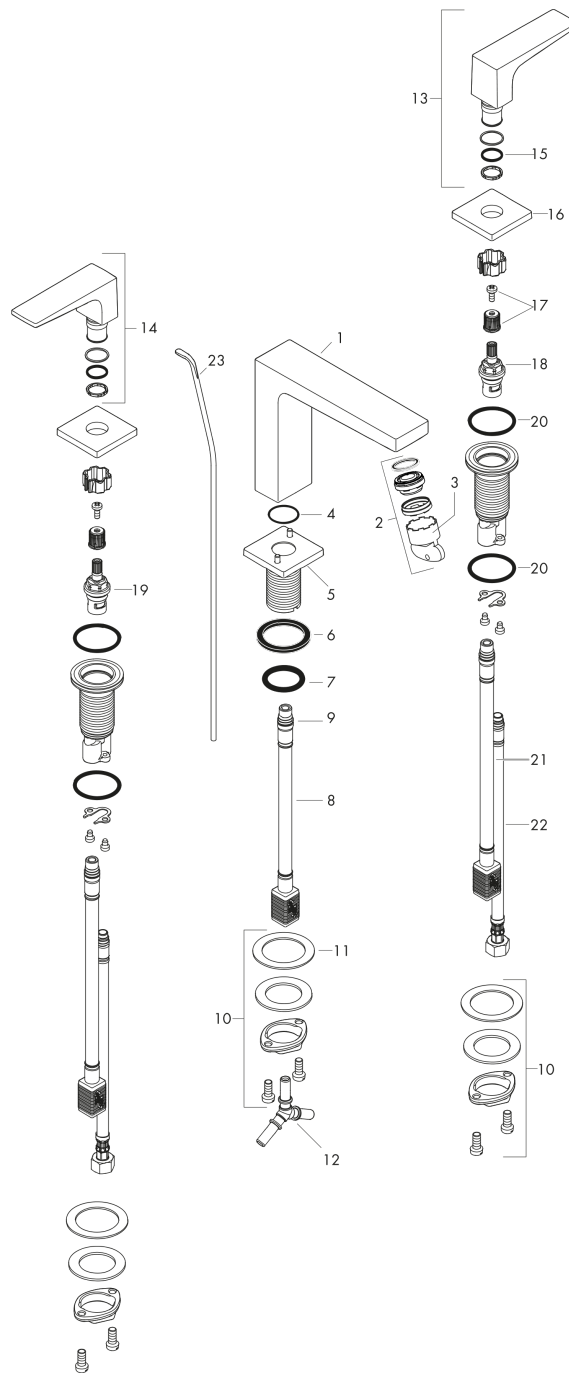

Metropol

Widespread Faucet 160 with Loop Handles and Pop-Up Drain, 1.2 GPM

Finishes : **chrome** Part no. : **74517001**

Description

Features

- consists of: widespread Faucet, waste set
- Aerated spray
- Flow: 1.2 GPM (4.5 L/Min)
- 90° ceramic valves
- Includes pop-up drain

Item details

List Price

\$ 762.00

Technology

Compliance

Product image

Scale drawing

Metropol

Widespread Faucet 160 with Loop Handles and Pop-Up Drain, 1.2 GPM

Finishes : **chrome** Part no. : **74517001**

Exploded drawing

Year of production: >07/18

Metropol

Widespread Faucet 160 with Loop Handles and Pop-Up Drain, 1.2 GPM

Finishes : **chrome** Part no. : **74517001**

Spare parts list

Year of production: >07/18

Pos.	Description	Part no.	Price	PU
1	spout 160 mm	93022000	-	1
2	aerator M24x1 (4,5 l/min)	93202000	-	1
3	service tool	95661000	-	1
4	O-ring 21x1,5	98219000	-	1
5	escutcheon for spout	92906000	-	1
6	flat seal	98749000	-	1
7	O-ring 26x4	92191000	-	1
8	connection hose 200 mm M10x1	92913000	-	1
9	O-ring 8x1,75	97827000	-	1
10	fixing set (Ø 28)	92909000	-	1
11	lever collar	97548000	-	1
12	hose connection angel	92905000	-	1
13	handle for cold water	92919000	-	1
14	handle for hot water	92918000	-	1
15	O-Ring 14x1,5	98201000	-	1
16	escutcheon	92915000	-	1
17	handle fixing set	98932000	-	1
18	shut off unit right closing	98817001	-	1
19	shut off unit left closing	95366001	-	1
20	O-ring 33x2,5	92907000	-	1
21	connection hose 400 mm M10x1	92914000	-	1
22	connection hose 18½" M8x0,75 3/8"	96321001	-	1
23	pull rod	96657000	-	1
a	pop up waste	88509000	-	1