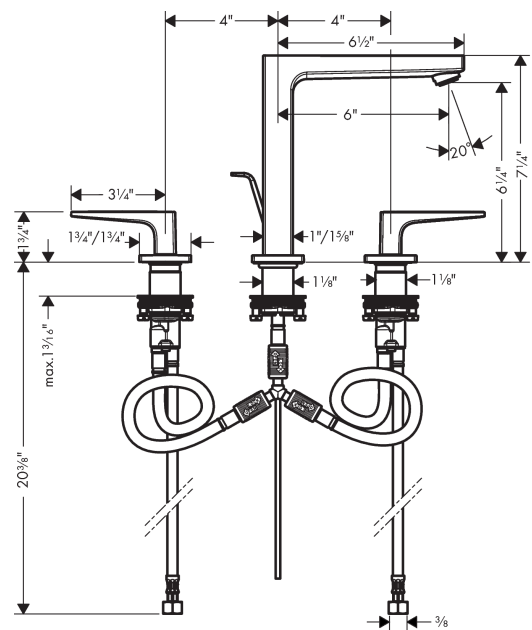

Scale drawing