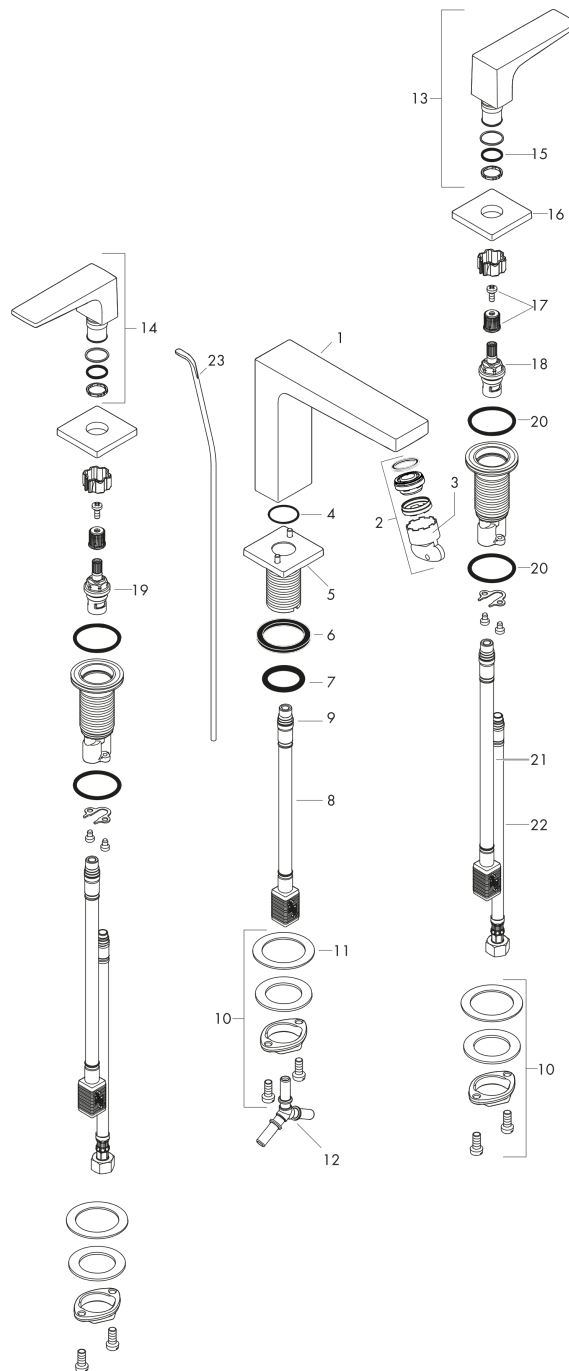

**Metropol**

**Widespread Faucet 160 with Loop Handles and Pop-Up Drain, 1.2 GPM**

Finishes : **brushed nickel** Part no. : **74517821**

**Exploded drawing**

Year of production: >07/18

## Metropol

Widespread Faucet 160 with Loop Handles and Pop-Up Drain, 1.2 GPM

Finishes : **brushed nickel** Part no. : **74517821**

### Spare parts list

Year of production: >07/18

Pos.	Description	Part no.	Price	PU
1	spout 160 mm	93022820	-	1
2	aerator M24x1 (4,5 l/min)	93202000	-	1
3	service tool	95661000	-	1
4	O-ring 21x1,5	98219000	-	1
5	escutcheon for spout	92906820	-	1
6	flat seal	98749000	-	1
7	O-ring 26x4	92191000	-	1
8	connection hose 200 mm M10x1	92913000	-	1
9	O-ring 8x1,75	97827000	-	1
10	fixing set (Ø 28)	92909000	-	1
11	lever collar	97548000	-	1
12	hose connection angel	92905000	-	1
13	handle for cold water	92919820	-	1
14	handle for hot water	92918820	-	1
15	O-Ring 14x1,5	98201000	-	1
16	escutcheon	92915820	-	1
17	handle fixing set	98932000	-	1
18	shut off unit right closing	98817001	-	1
19	shut off unit left closing	95366001	-	1
20	O-ring 33x2,5	92907000	-	1
21	connection hose 400 mm M10x1	92914000	-	1
22	connection hose 18½" M8x0,75 3/8"	96321001	-	1
23	pull rod	96657820	-	1
a	pop up waste	88509820	-	1