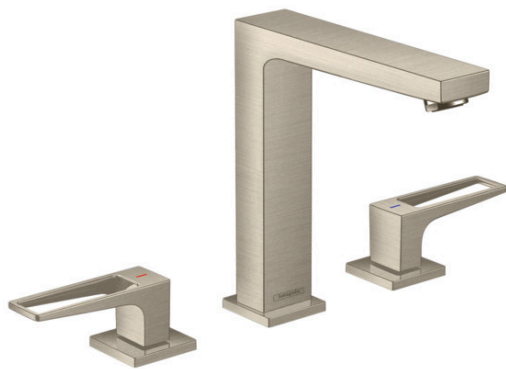

Metropol
Widespread Faucet 160 with Loop Handles, 1.2 GPM
 Finishes : **brushed nickel** Part no. : **74519821**

Description

Features

- consists of: widespread Faucet
- Aerated spray
- Flow: 1.2 GPM (4.5 L/Min)
- 90° ceramic valves

Item details

List Price \$ 824.00

Technology

Compliance

Product image

Scale drawing

Metropol
Widespread Faucet 160 with Loop Handles, 1.2 GPM
 Finishes : **brushed nickel** Part no. : **74519821**

Exploded drawing

Year of production: >01/18

Metropol

Widespread Faucet 160 with Loop Handles, 1.2 GPM

Finishes : **brushed nickel** Part no. : **74519821**

Spare parts list

Year of production: >01/18

Pos.	Description	Part no.	Price	PU
1	spout 160 mm	93158820	-	1
2	aerator M24x1 (4,5 l/min)	93202000	-	1
3	service tool	95661000	-	1
4	O-ring 21x1,5	98219000	-	1
5	escutcheon for spout	92906820	-	1
6	flat seal	98749000	-	1
7	O-ring 26x4	92191000	-	1
8	connection hose 200 mm M10x1	92913000	-	1
9	O-ring 8x1,75	97827000	-	1
10	fixing set (Ø 28)	92909000	-	1
11	lever collar	97548000	-	1
12	hose connection angel	92905000	-	1
13	handle for hot water	92918820	-	1
14	handle for cold water	92919820	-	1
15	O-Ring 14x1,5	98201000	-	1
16	escutcheon	92915820	-	1
17	handle fixing set	98932000	-	1
18	shut off unit right closing	98817001	-	1
19	shut off unit left closing	95366001	-	1
20	O-ring 33x2,5	92907000	-	1
21	connection hose 400 mm M10x1	92914000	-	1
22	connection hose 18½" M8x0,75 3/8"	96321001	-	1