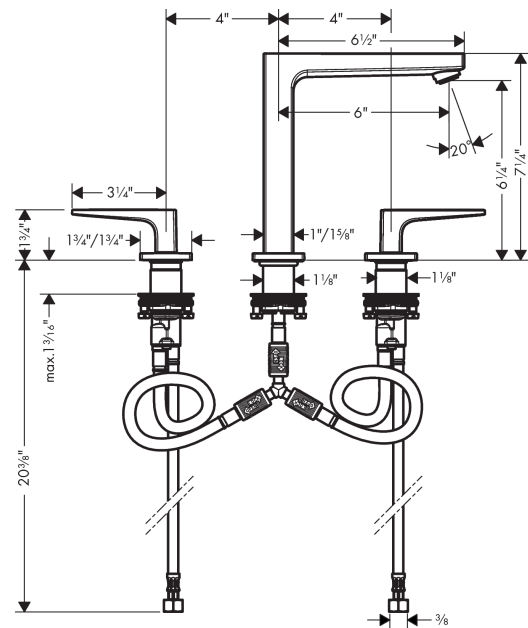

Metropol
Widespread Faucet 160 with Loop Handles, 1.2 GPM
 Finishes : **brushed nickel** Part no. : **74519821**

Description

Features

- consists of: widespread Faucet
- Aerated spray
- Flow: 1.2 GPM (4.5 L/Min)
- 90° ceramic valves

Item details

List Price \$ 824.00

Technology

Compliance

Product image

Scale drawing

Metropol
Widespread Faucet 160 with Loop Handles, 1.2 GPM
 Finishes : **brushed nickel** Part no. : **74519821**

Exploded drawing

Year of production: >01/18

Metropol

Widespread Faucet 160 with Loop Handles, 1.2 GPM

Finishes : **brushed nickel** Part no. : **74519821**

Spare parts list

Year of production: >01/18

Pos.	Description	Part no.	Price	PU
1	spout 160 mm	93158820	-	1
2	aerator M24x1 (4,5 l/min)	93202000	-	1
3	service tool	95661000	-	1
4	O-ring 21x1,5	98219000	-	1
5	escutcheon for spout	92906820	-	1
6	flat seal	98749000	-	1
7	O-ring 26x4	92191000	-	1
8	connection hose 200 mm M10x1	92913000	-	1
9	O-ring 8x1,75	97827000	-	1
10	fixing set (Ø 28)	92909000	-	1
11	lever collar	97548000	-	1
12	hose connection angel	92905000	-	1
13	handle for hot water	92918820	-	1
14	handle for cold water	92919820	-	1
15	O-Ring 14x1,5	98201000	-	1
16	escutcheon	92915820	-	1
17	handle fixing set	98932000	-	1
18	shut off unit right closing	98817001	-	1
19	shut off unit left closing	95366001	-	1
20	O-ring 33x2,5	92907000	-	1
21	connection hose 400 mm M10x1	92914000	-	1
22	connection hose 18½" M8x0,75 3/8"	96321001	-	1