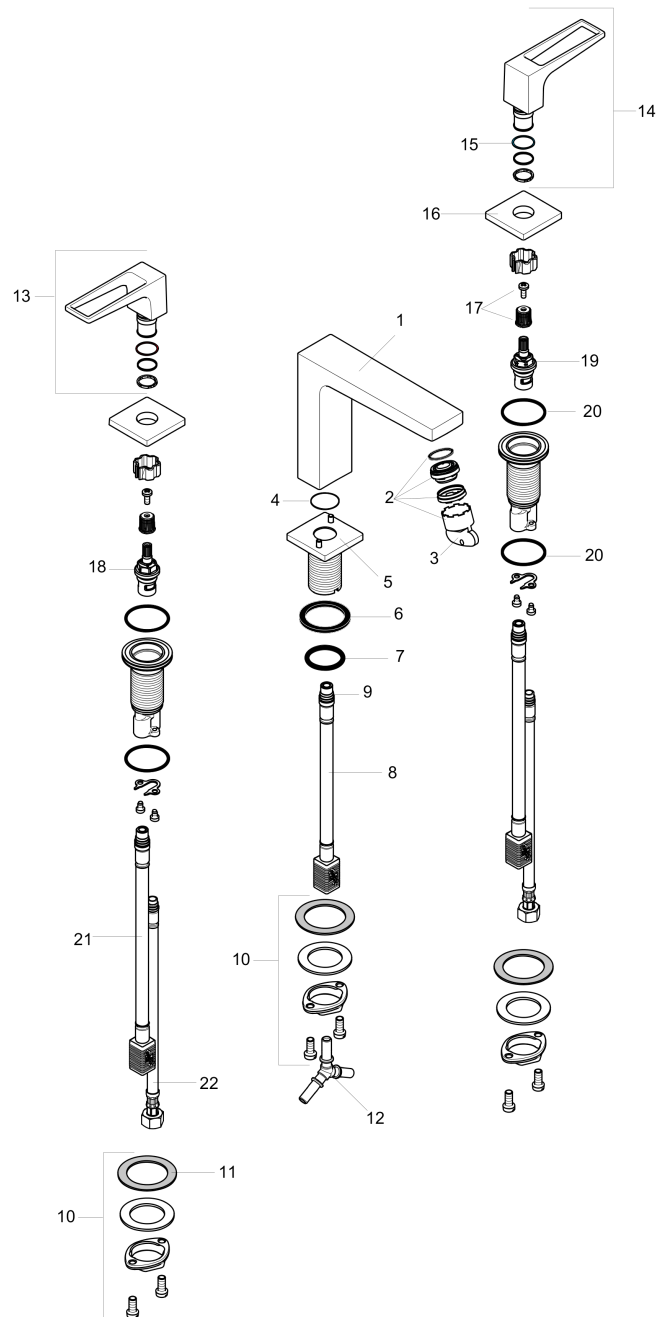

Metropol
Widespread Faucet 160 with Loop Handles, 1.2 GPM
 Finishes : **brushed nickel** Part no. : **74519821**

Description

Features

- consists of: widespread Faucet
- Aerated spray
- Flow: 1.2 GPM (4.5 L/Min)
- 90° ceramic valves

Item details

List Price \$ 824.00

Technology

Compliance

Product image

Scale drawing

Metropol
Widespread Faucet 160 with Loop Handles, 1.2 GPM
 Finishes : **brushed nickel** Part no. : **74519821**

Exploded drawing

Year of production: >01/18

Metropol

Widespread Faucet 160 with Loop Handles, 1.2 GPM

Finishes : **brushed nickel** Part no. : **74519821**

Spare parts list

Year of production: >01/18

Pos.	Description	Part no.	Price	PU
1	spout 160 mm	93158820	-	1
2	aerator M24x1 (4,5 l/min)	93202000	-	1
3	service tool	95661000	-	1
4	O-ring 21x1,5	98219000	-	1
5	escutcheon for spout	92906820	-	1
6	flat seal	98749000	-	1
7	O-ring 26x4	92191000	-	1
8	connection hose 200 mm M10x1	92913000	-	1
9	O-ring 8x1,75	97827000	-	1
10	fixing set (Ø 28)	92909000	-	1
11	lever collar	97548000	-	1
12	hose connection angel	92905000	-	1
13	handle for hot water	92918820	-	1
14	handle for cold water	92919820	-	1
15	O-Ring 14x1,5	98201000	-	1
16	escutcheon	92915820	-	1
17	handle fixing set	98932000	-	1
18	shut off unit right closing	98817001	-	1
19	shut off unit left closing	95366001	-	1
20	O-ring 33x2,5	92907000	-	1
21	connection hose 400 mm M10x1	92914000	-	1
22	connection hose 18½" M8x0,75 3/8"	96321001	-	1