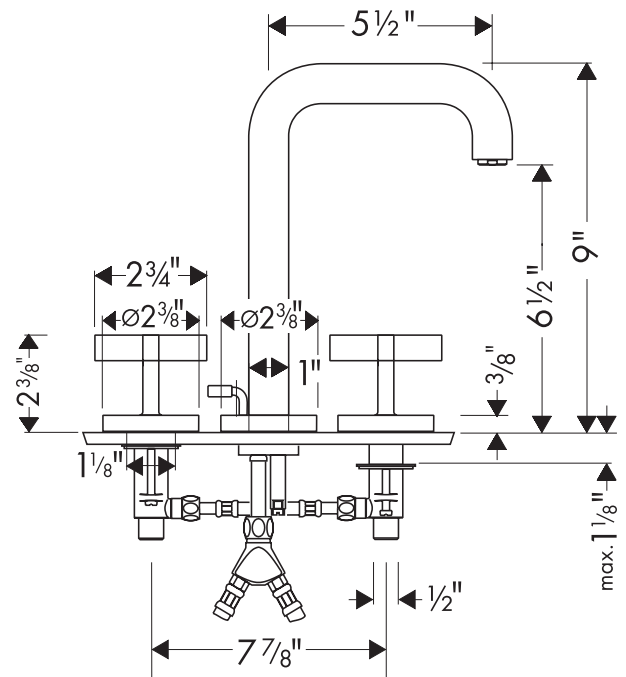

# Axor Citterio Widespread Lav Set 39133XX1

Available in Chrome (00), Brushed Nickel (82)

## Product Specification

Ceramic cartridges

Cascade no-clog aerator

Includes pop-up assembly

Max. depth of mounting surface 1 1/8"

Hole sizes in mounting surface

hot and cold valves 1 1/4"

spout 1 3/8"

Flow rate 2.2 gpm

Requires 1/2" supply lines (not included)

**hansgrohe**