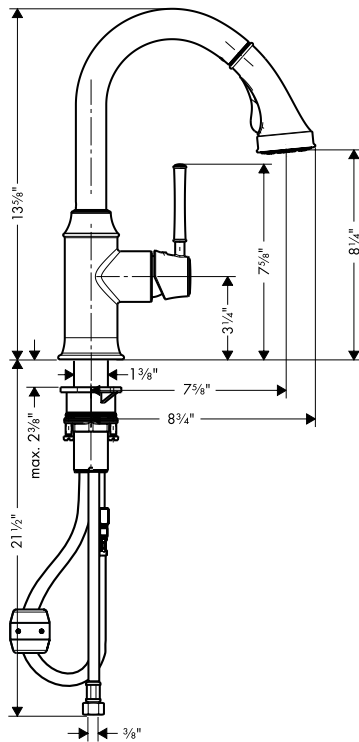

Product Features

- Single control operation
- Solid brass
- Ergonomic pull-down with full and needle sprays
- Magnetic sprayhead docking
- Spout swivels 150°
- 2.2 gpm

Available Finishes

Chrome	04216000
Steel Optik	04216800
Rubbed Bronze	04216920

The measurements shown are for reference only.

Products and specifications shown are subject to change without notice.

Specification sheet revised 4/2010