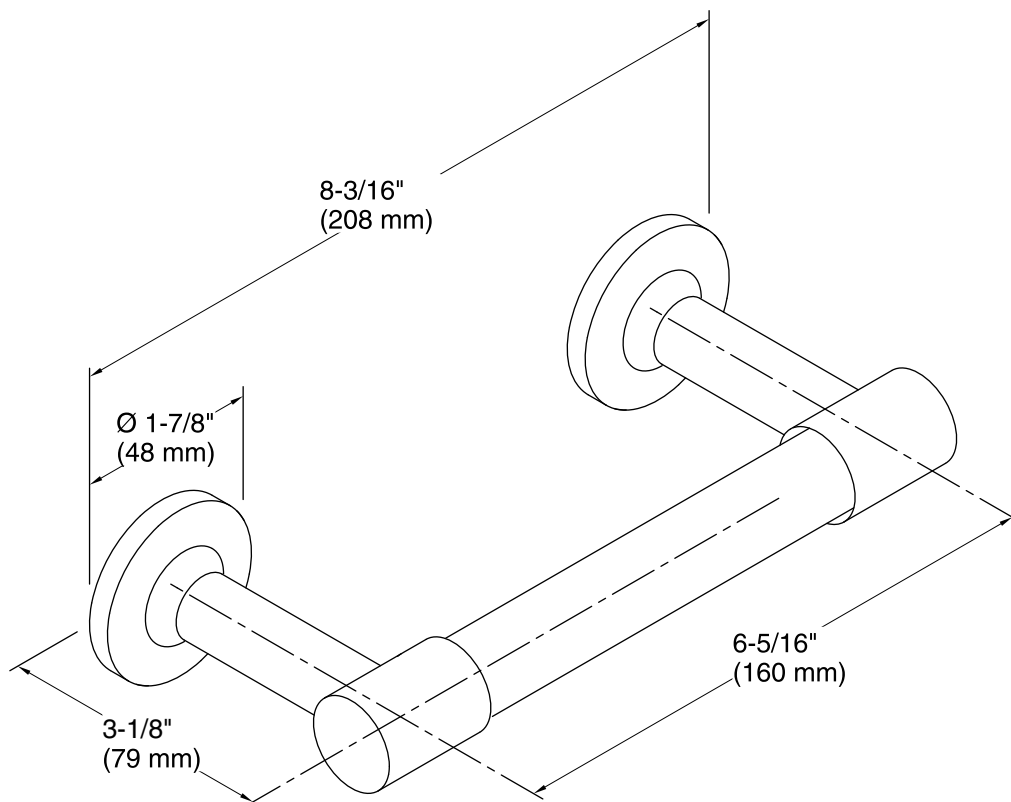

Technical Information

All product dimensions are nominal.

Notes

Install this product according to the installation guide.

CAUTION: Risk of personal injury. Do not install these products in any area where they are likely to be used inadvertently as a grab bar or support bar. These products are not designed or intended for use as a grab bar or support bar.