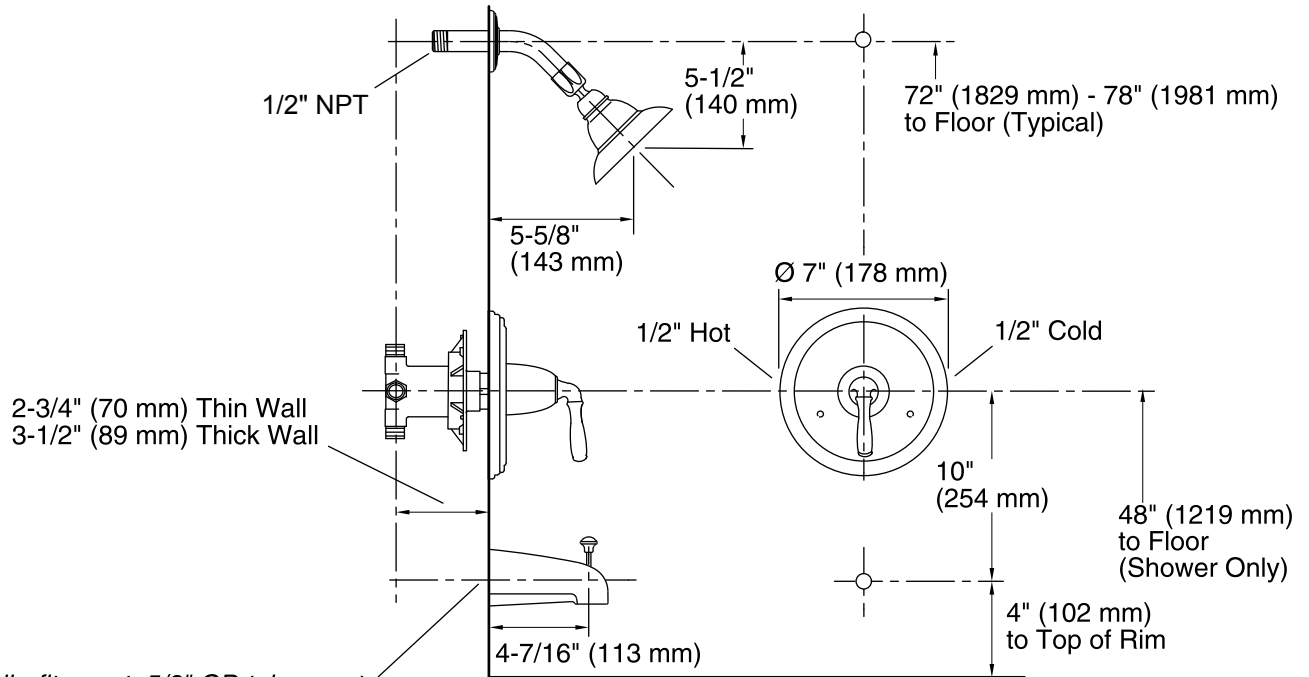

*For slip-fit spout, 5/8" OD tube must extend 3-1/4" (83 mm) max beyond the finished wall.
 For 1/2" NPT spout, pipe must extend 3-5/8" (92 mm) beyond the finished wall.*

Complete bath and shower faucet with Rite-Temp valve and slip-fit diverter spout shown.

Technical Information

All product dimensions are nominal.

Notes

Install this product according to the installation guide.