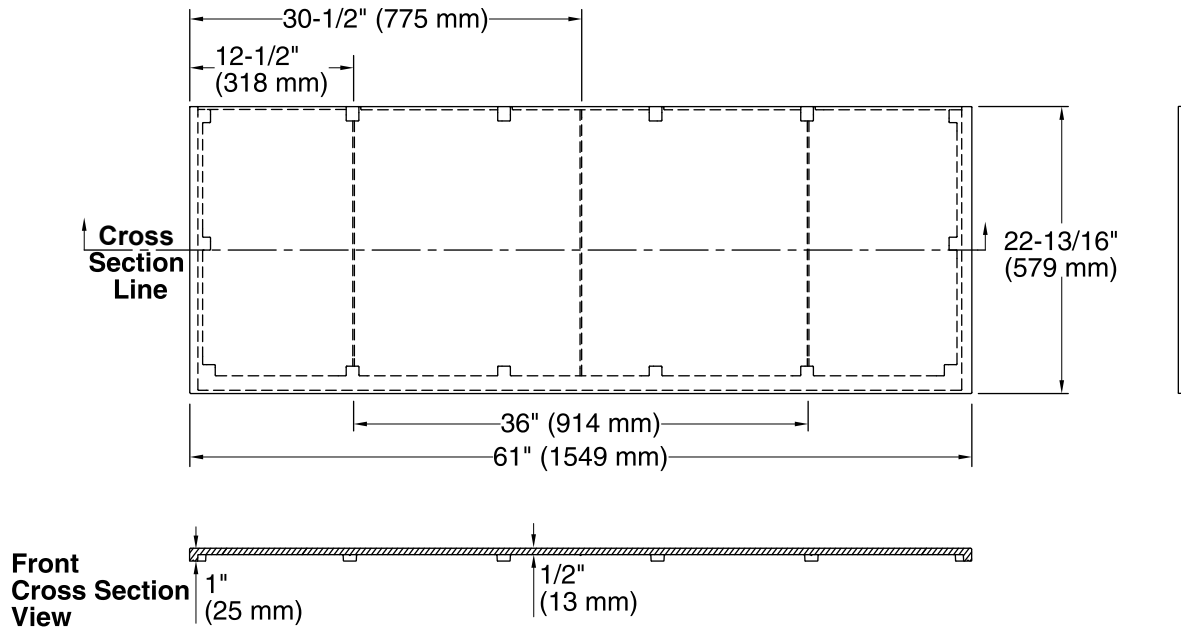

Solid/Expressions®
Bathroom Vanity Top
K-5441

Features

- Solid Surface
- 61" (1549 mm) x 22-3/8" (568 mm)
- Above-Counter or Drop-In bathroom sink required

Codes/Standards

None Applicable

KOHLER® One-Year Limited Warranty

See website for detailed warranty information.

Available Color/Finishes

Color tiles intended for reference only.

Color	Code	Description
	S33	White Expressions
	S34	Almond Expressions
	S35	Biscuit Expressions
	S36	Ice Grey Expressions

Technical Information

All product dimensions are nominal.

Installation: Vanity top

Notes

Install this product according to the installation instructions.

Observe all local plumbing and building codes.

This countertop is designed to be installed with a KOHLER or standard-size vanity.