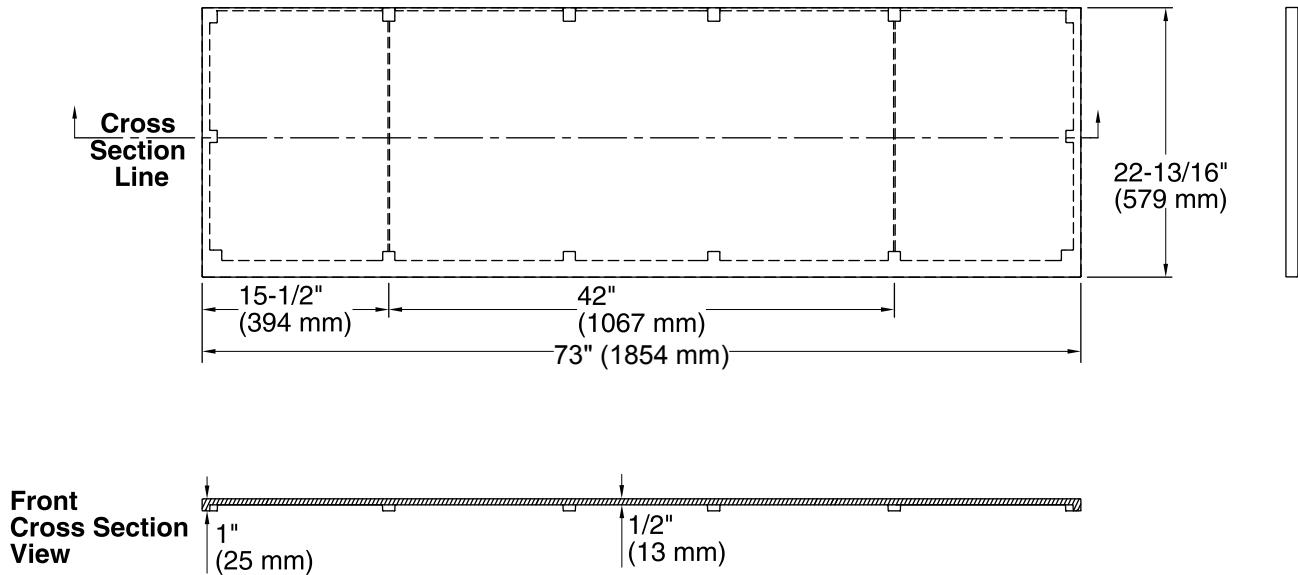

**Solid/Expressions®**  
Bathroom Vanity Top  
**K-5442**

**Features**

- Solid Surface
- 73" (1854 mm) x 22-3/8" (568 mm)
- Above-Counter or Drop-In bathroom sink required

**Codes/Standards**

None Applicable

#### Technical Information

All product dimensions are nominal.

Installation: Vanity top

#### Notes

Install this product according to the installation instructions.

Observe all local plumbing and building codes.

This countertop is designed to be installed with a KOHLER or standard-size vanity.