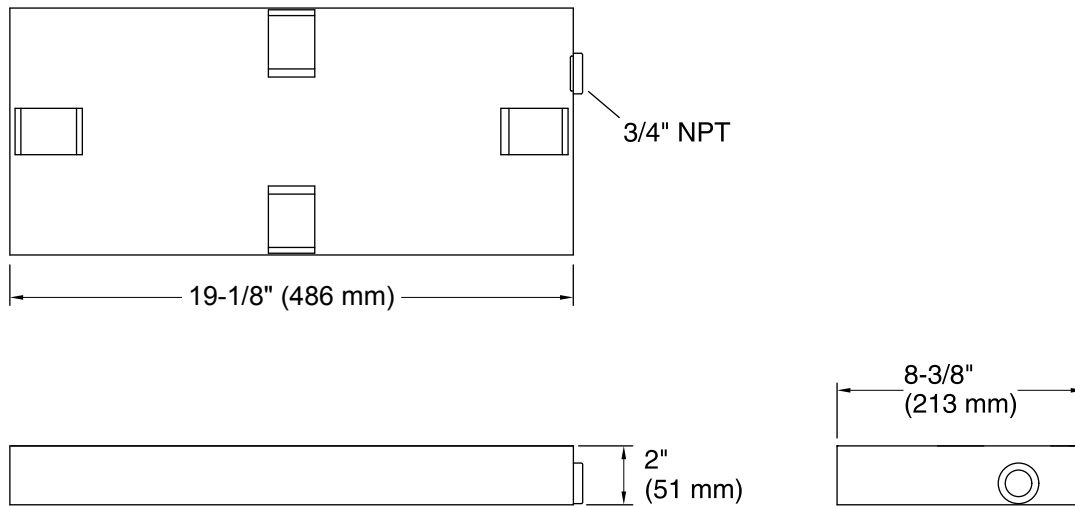

- Recommended for Invigoration™ Series Steam Generators sizes 5kW, 7kW, 9kW, 11kW, 18kW, and 22kW
- Tandem Generators 18kW and 22kW require two drain pans.
- 3/4" NPT Outlet for drain connection.
- Durable stainless steel construction is corrosion resistant.
- Protects against water damage from leaks or pressure relief.

Codes/Standards

None Applicable

See website for detailed warranty information.

Technical Information

All product dimensions are nominal.

Notes

Install this product according to the installation guide.