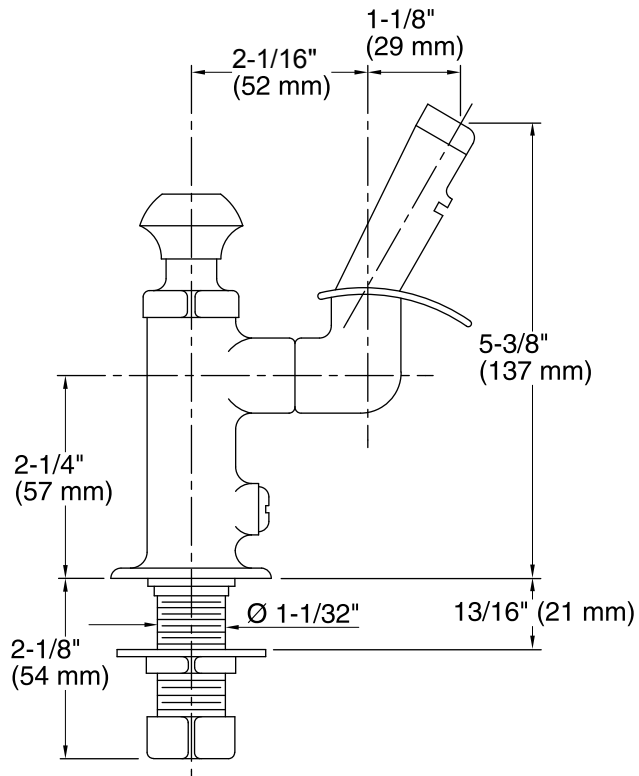

Features

- Brass construction.
- Push button self-closing valve.
- 3-3/16" (81 mm) spout.
- Flow regulator.
- Less drain.

Codes/Standards

ASME A112.18.1/CSA B125.1
NSF 61
NSF 372

KOHLER® One-Year Limited Warranty

Technical Information

All product dimensions are nominal.

Spout:

Spout reach: 3-3/16" (81 mm)

Notes

Install this product according to the installation guide.