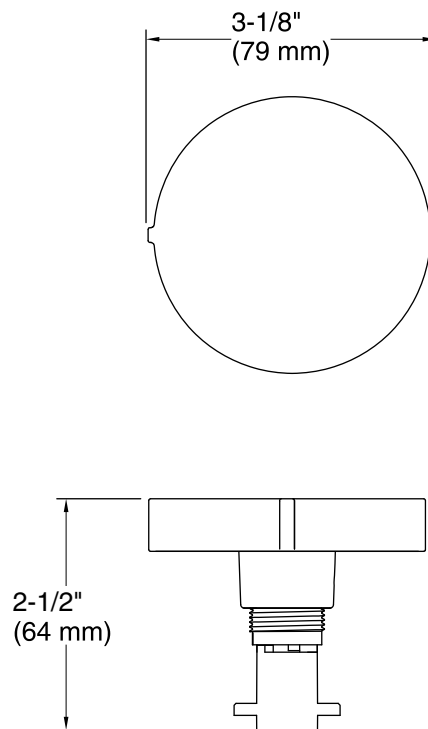

Technical Information

All product dimensions are nominal.

Notes

Install this product according to the installation guide.