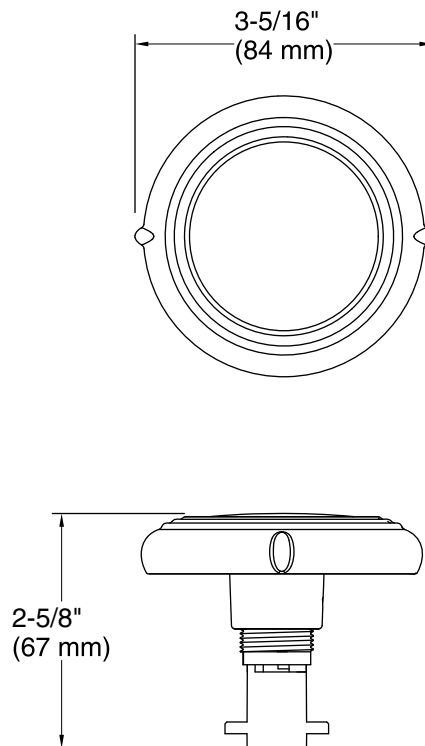

Technical Information

All product dimensions are nominal.

Notes

Install this product according to the installation guide.