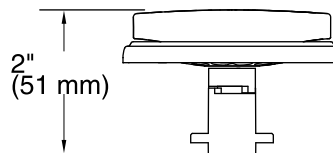

Technical Information

All product dimensions are nominal.

Notes

Install this product according to the installation guide.