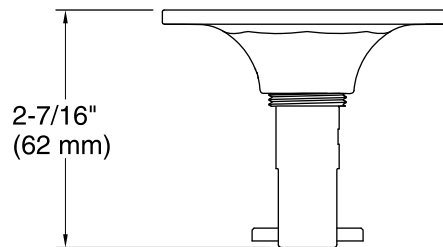

Technical Information

All product dimensions are nominal.

Notes

Install this product according to the installation guide.