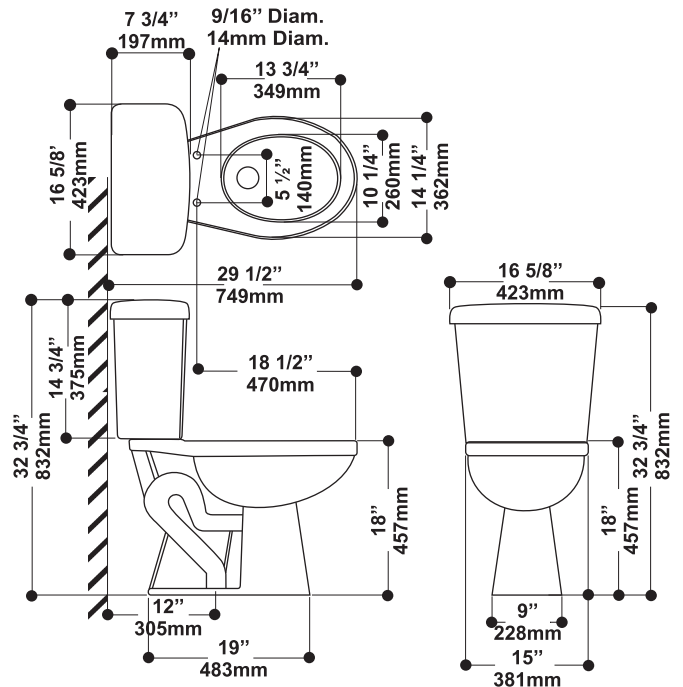

#7668

McKINLEY Elongated front toilet

1.6 gpf / 6.0 lpf VITREOUS CHINA

#7668

McKINLEY

ELONGATED FRONT TOILET

* Toilet John in a box (JIB) includes:

- Elongated Bowl.
- Seat and cover
- Wax ring
- Mounting bolts.

(also available in separated pieces)

- * **2" glazed trap way passes a 1-7/8" ball** which results in smooth discharges without clogging after each flush.
- * **Low profile toilet height 32 3/4"** ideal for retrofit applications.
- * **Large footprint 19" x 9"** ideal for retrofit applications.
- * **Elongated front bowl** for comfortable use and improved hygiene.
- * **Rim Height 18-7/8"** with seat on for comfortable use (ADA)
- * **12" Rough in**
- * **Vitreous china** for easy cleaning.
- * **Easy installation.**
- * **2 bolt cap covers.**
- * **Limited 5 years warranty** - on vitreous china and one year warranty on tank fittings.

* **Colors Available: White, Biscuit and Bone**
 * **Recommended seats: Bemis 1950 (closed front, with cover)**

Model numbers:

- #668 Bowl
- # 7 Tank

Nominal Dimensions:

29-1/2" x 16-5/8" x 32-3/4"

NOTES:

- *THIS TOILET IS DESIGNED FOR A 12" (305 MM) ROUGH INSTALLATION.
- *ALL FIXTURE DIMENSIONS SHOWN ARE NOMINAL AND MAY VARY WITHIN INDUSTRY ACCEPTED TOLERANCES ESTABLISHED BY ASME / CSA STANDARD.
- *FIXTURE ONLY, SEAT AND COVER, AND WAX RING NOT INCLUDED.
- *INFORMATION AND MEASUREMENTS SHOWN ARE SUBJECT TO CHANGES OR CANCELLATION.
- *PEERLESS POTTERY ASSUMES NO RESPONSIBILITY OR LIABILITY FOR LOCAL OR STATE REGULATIONS DIFFERENT FROM FEDERAL STANDARDS.
- *IT IS THE RESPONSIBILITY OF THE INSTALLER TO COMPLY WITH LOCAL CODES AND STANDARDS PRIOR TO INSTALLATION OF BATHROOM FIXTURES.