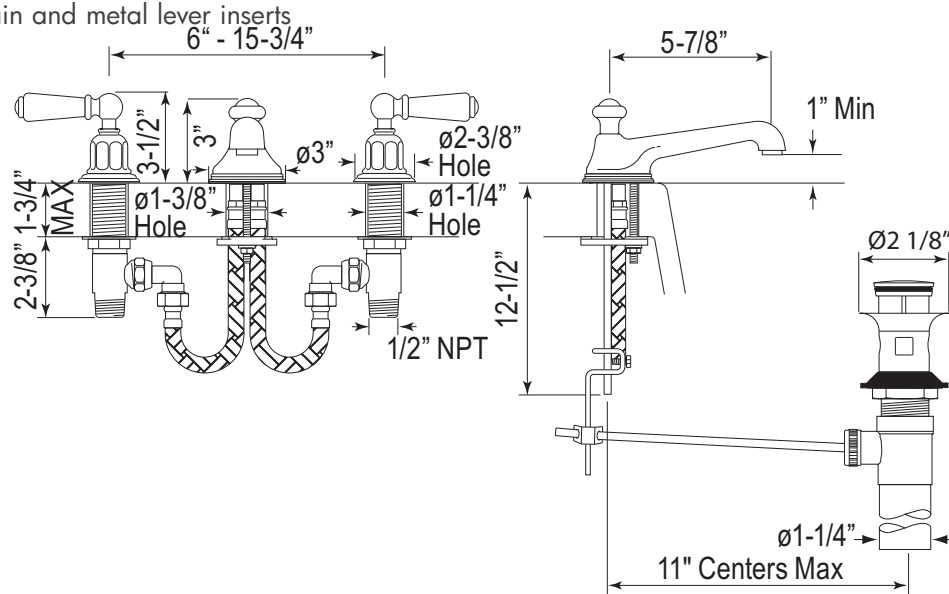

Three Hole Low Level Spout Widespread Lavatory Faucet with Lever Handles

ROHL Perrin & Rowe® Bath

U.3705L*

FEATURES

- Has aerated spout that meets code requirements of 2.2 GPM
- Lever handle design
- Fixed spout
- Spout, valve housing, and pop-up made from solid brass
- 2 x 1 1/8" hole cutouts, 1 x 1 3/8" hole cutout
- 1/4-turn ceramic disc valves
- Pop-up drain, 1 1/4" pipe
- Unique handle fixing clip, engineered to increase the life of the valve
- Innovative valve hose connection, complete with flexible stainless steel hose and 90° elbow
- 1/2" NPT connections
- Includes both porcelain and metal lever inserts

COLORS/FINISHES

- Polished Chrome
- Polished Nickel
- Satin Nickel
- Inca Brass
- English Bronze

WARRANTY

- Limited Lifetime

* For CA/VT, place a "2" at end of model number for code compliant product. (Example A3608LMAPC-2)